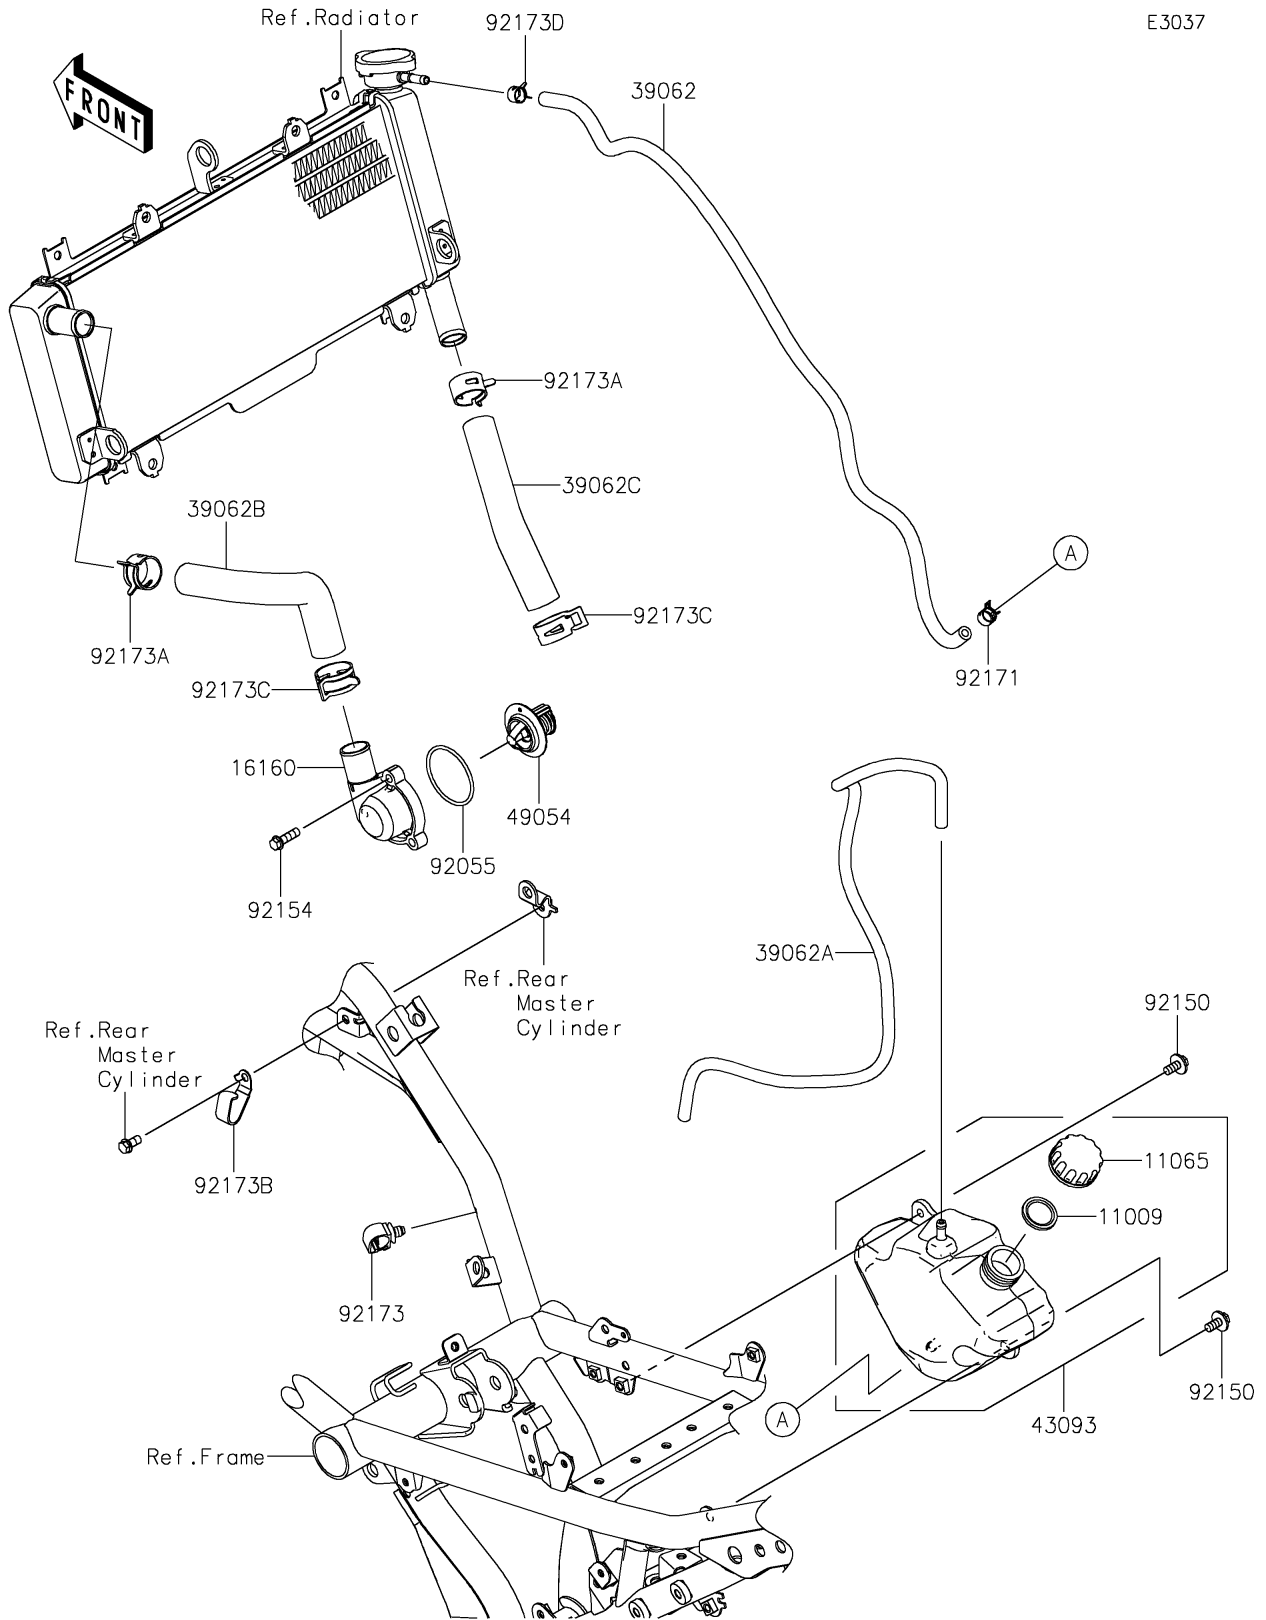

2025 Ninja 650 PARTS DIAGRAM

Water Pipe

E3037

2025 Ninja 650 PARTS LIST

Water Pipe

ITEM NAME	PART NUMBER	QUANTITY
GASKET,RESERVOIR TANK CAP (Ref # 11009)	11009-1145	1
CAP (Ref # 11065)	11065-0962	1
BODY,THERMOSTAT (Ref # 16160)	16160-0830	1
HOSE-COOLING,RADI.-RESERVOIR (Ref # 39062)	39062-0745	1
HOSE-COOLING,BREATHER (Ref # 39062A)	39062-0746	1
HOSE-COOLING,HEAD-RADIATOR (Ref # 39062B)	39062-0747	1
HOSE-COOLING,RADIATOR-PUMP (Ref # 39062C)	39062-0748	1
RESERVOIR-ASSY-TANK (Ref # 43093)	43093-0003	1
THERMOSTAT (Ref # 49054)	49054-0001	1
RING-O,46.7X2.4 (Ref # 92055)	92055-1811	1
BOLT,6X14 (Ref # 92150)	92150-1340	2
BOLT,FLANGED,6X20 (Ref # 92154)	92154-1778	3
CLAMP,10.5X8X0.7 (Ref # 92171)	92171-1992	1
CLAMP,12MM DIA. (Ref # 92173)	92173-0736	1
CLAMP (Ref # 92173A)	92173-1567	2
CLAMP (Ref # 92173B)	92173-1592	1
CLAMP (Ref # 92173C)	92173-1688	2
CLAMP (Ref # 92173D)	92173-2425	1