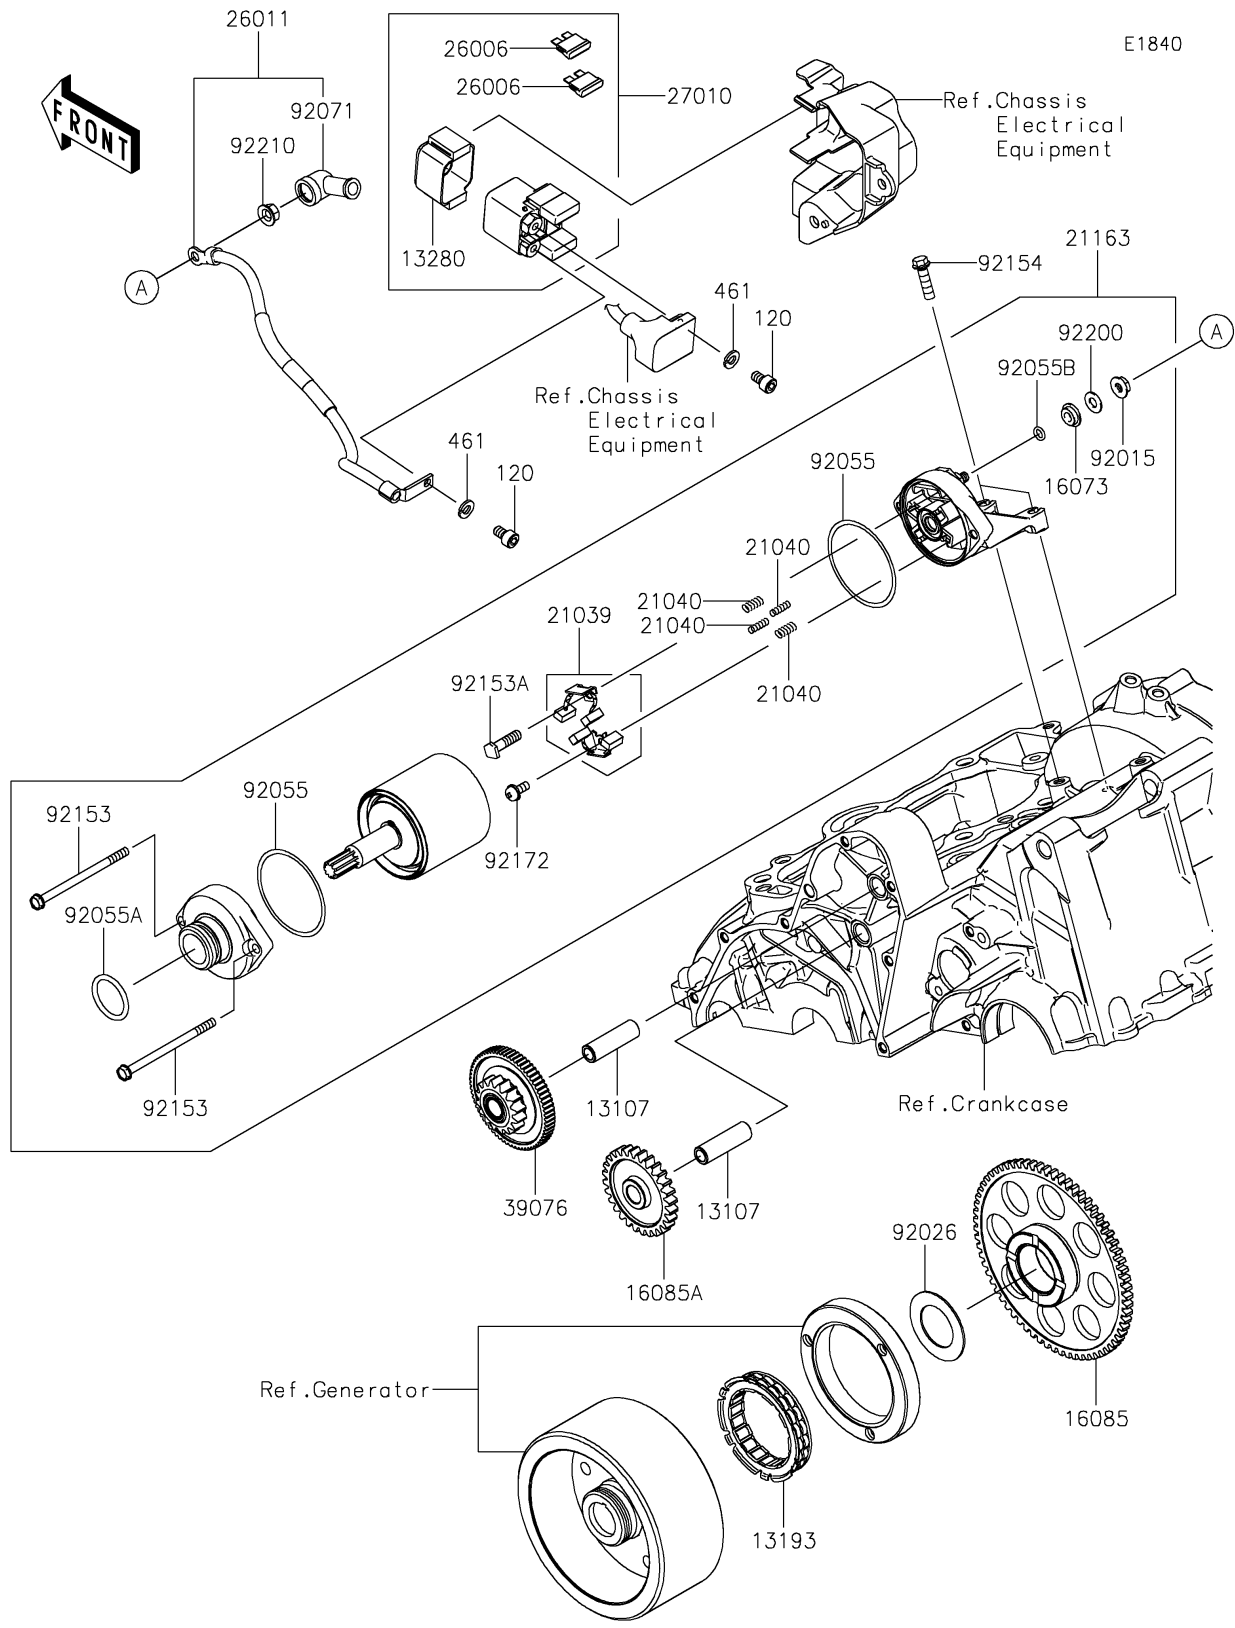

# 2025 Ninja 650 PARTS DIAGRAM

## Starter Motor

## 2025 Ninja 650 PARTS LIST

### Starter Motor

ITEM NAME	PART NUMBER	QUANTITY
SHAFT,IDLE GEAR (Ref # 13107)	13107-1106	2
CLUTCH-ASSY-ONEWAY (Ref # 13193)	13193-0006	1
HOLDER (Ref # 13280)	13280-0710	1
INSULATOR (Ref # 16073)	16073-0053	1
GEAR,67T (Ref # 16085)	16085-0076	1
GEAR,IDLE,28T (Ref # 16085A)	16085-0148	1
BRUSH,CARBON (Ref # 21039)	21039-0004	1
SPRING-BRUSH (Ref # 21040)	21040-0003	4
STARTER-ELECTRIC (Ref # 21163)	21163-0746	1
FUSE,BLADE,30A,GREEN (Ref # 26006)	26006-1006	2
WIRE-LEAD (Ref # 26011)	26011-0939	1
SWITCH,MAGNETIC (Ref # 27010)	27010-0709	1
LIMITER,16T&66T (Ref # 39076)	39076-0034	1
NUT,STARTER MOTOR (Ref # 92015)	92015-1476	1
SPACER,29.1X47.5X1.2 (Ref # 92026)	92026-087	1
RING-O (Ref # 92055)	92055-0136	2
RING-O (Ref # 92055A)	92055-1276	1
RING-O,4.5X2.0 (Ref # 92055B)	92055-1370	1
GROMMET (Ref # 92071)	92071-0024	1
BOLT (Ref # 92153)	92153-1850	2
BOLT (Ref # 92153A)	92153-1866	1
BOLT,FLANGED,6X22 (Ref # 92154)	92154-0504	2
SCREW (Ref # 92172)	92172-0334	1
WASHER (Ref # 92200)	92200-0386	1
NUT,6MM (Ref # 92210)	92210-0188	1
BOLT-SOCKET,6X10 (Ref # 120)	120CB0610	2
WASHER-SPRING,6MM (Ref # 461)	461DB0600	2