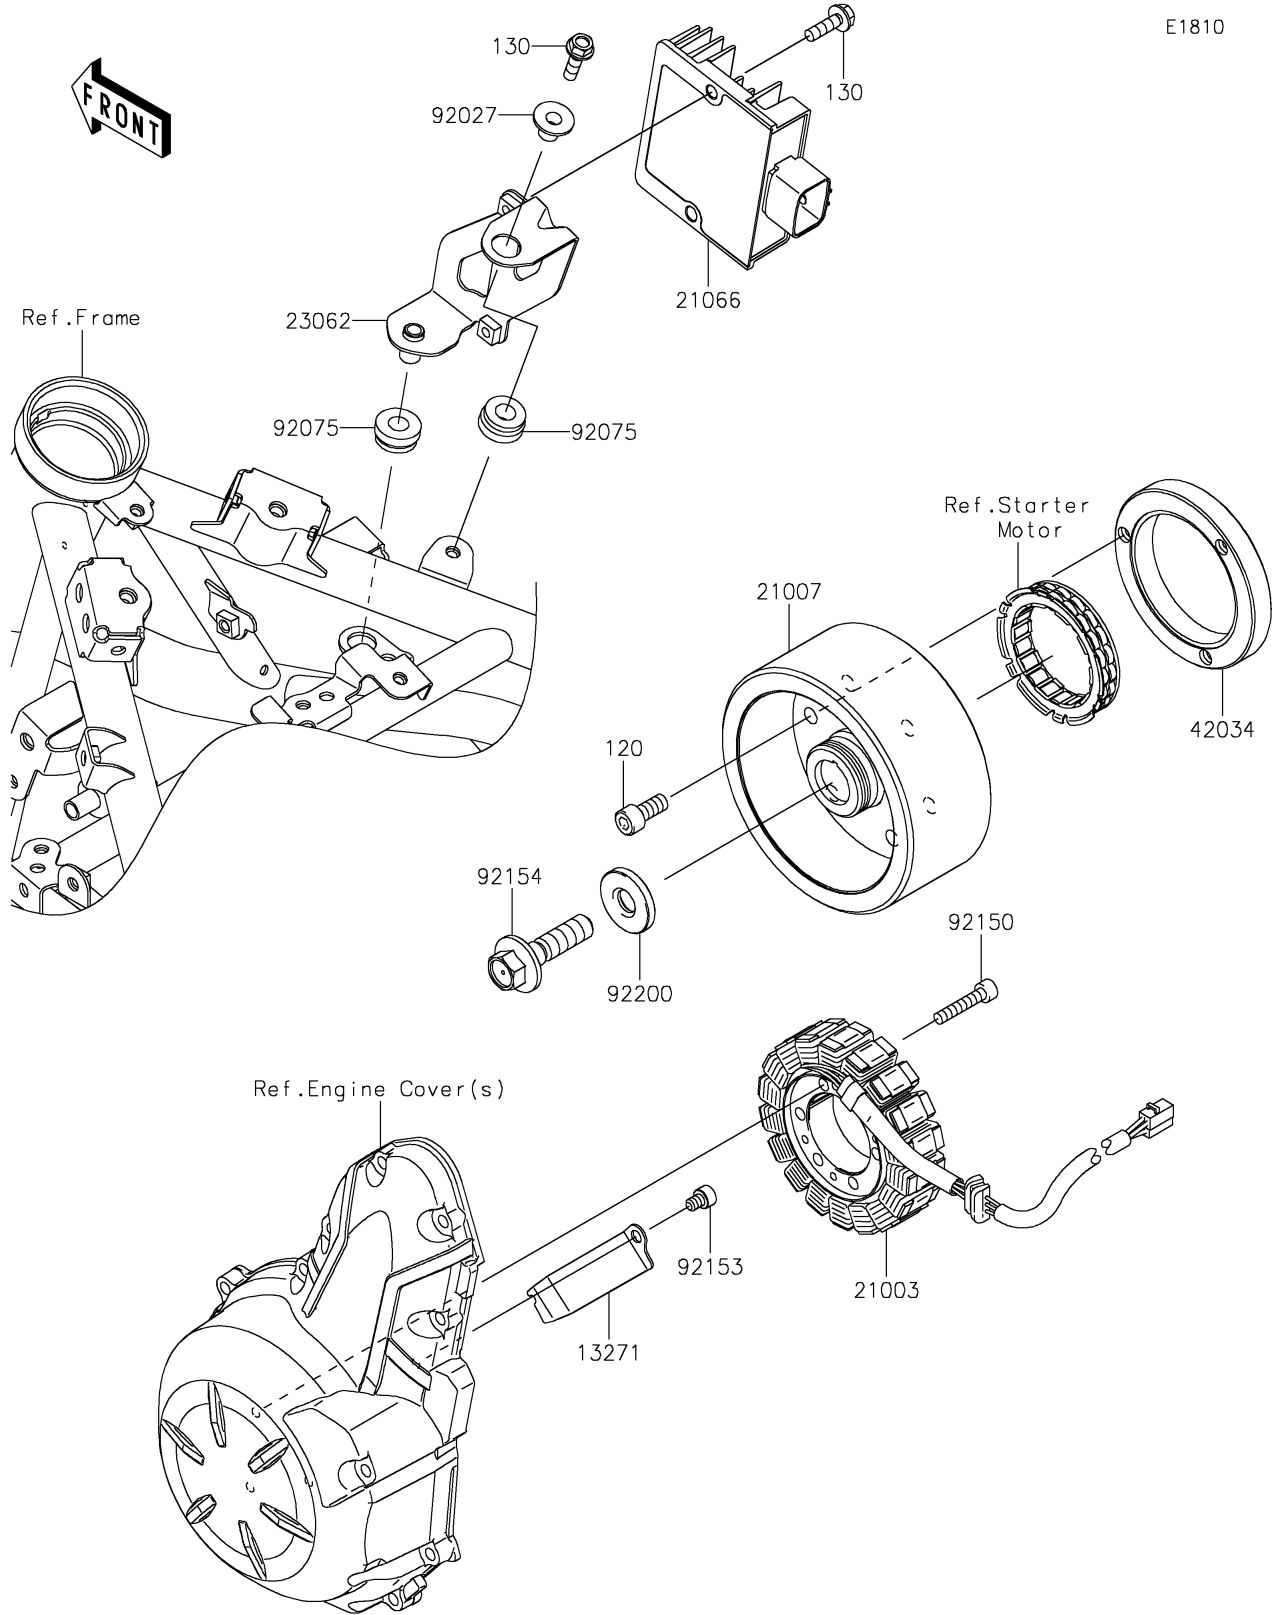

2025 Ninja 650 PARTS DIAGRAM

Generator

2025 Ninja 650 PARTS LIST

Generator

ITEM NAME	PART NUMBER	QUANTITY
PLATE (Ref # 13271)	13271-0952	1
STATOR (Ref # 21003)	21003-0206	1
ROTOR (Ref # 21007)	21007-0601	1
REGULATOR-VOLTAGE (Ref # 21066)	21066-0750	1
BRACKET-COMP,REGULATOR (Ref # 23062)	23062-0906	1
COUPLING (Ref # 42034)	42034-1143	1
COLLAR,FLANGED,L=12.1,BLACK (Ref # 92027)	92027-1651	1
DAMPER (Ref # 92075)	92075-277	2
BOLT,SOCKET,6X30 (Ref # 92150)	92150-1433	3
BOLT,SOCKET,6X8 (Ref # 92153)	92153-1414	1
BOLT,FLANGED,12X45 (Ref # 92154)	92154-1812	1
WASHER,12X33X5 (Ref # 92200)	92200-0220	1
BOLT-SOCKET,8X18 (Ref # 120)	120CA0818	3
BOLT-FLANGED,6X20 (Ref # 130)	130BA0620	3