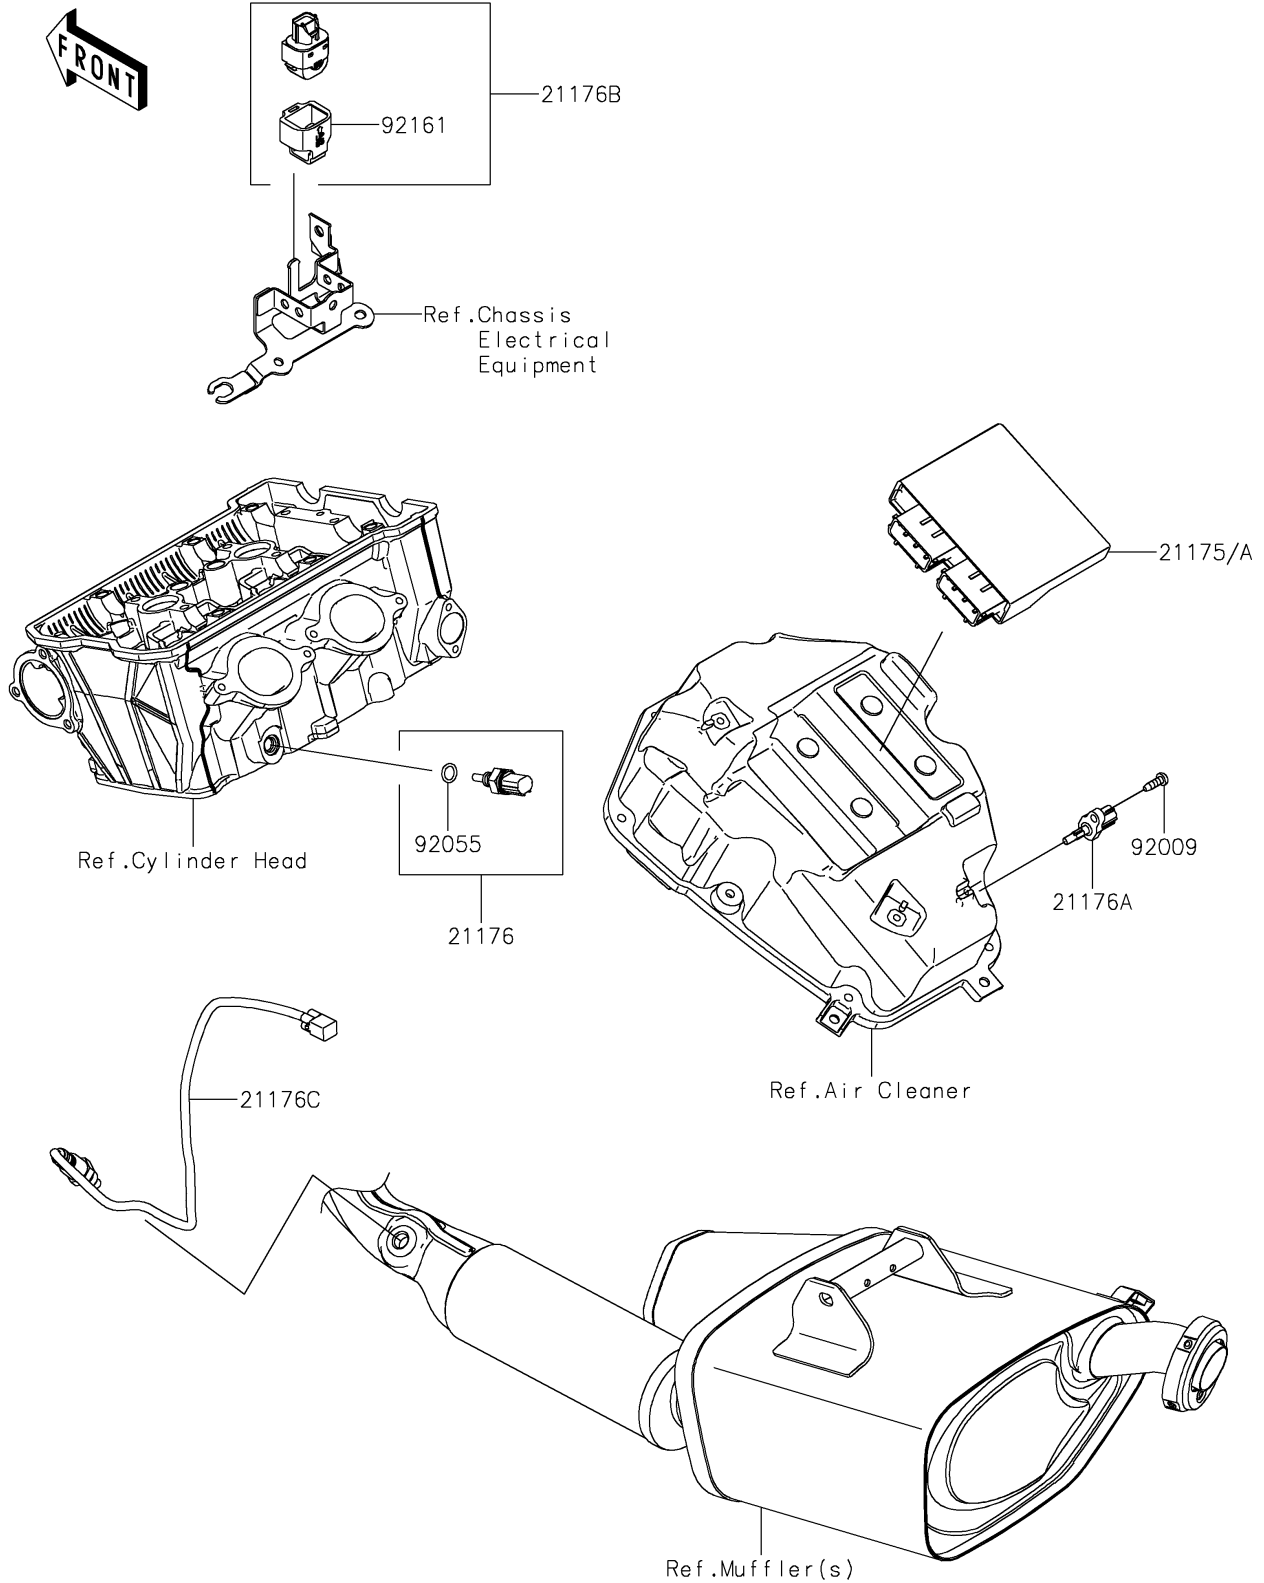

2025 Ninja 650 PARTS DIAGRAM

Fuel Injection

E1530

2025 Ninja 650 PARTS LIST

Fuel Injection

ITEM NAME	PART NUMBER	QUANTITY
CONTROL UNIT-ELECTRONIC (Ref # 21175)	21175-1951	1
SENSOR,WATER TEMP (Ref # 21176)	21176-0009	1
SENSOR,AIR TEMPERATURE (Ref # 21176A)	21176-0048	1
SENSOR,VEHICLE-DOWN (Ref # 21176B)	21176-0704	1
SENSOR,OXYGEN (Ref # 21176C)	21176-0967	1
SCREW,TAPPING,5X16 (Ref # 92009)	92009-1984	1
RING-O,9.5X1.9 (Ref # 92055)	92055-0016	1
DAMPER (Ref # 92161)	92161-0951	1