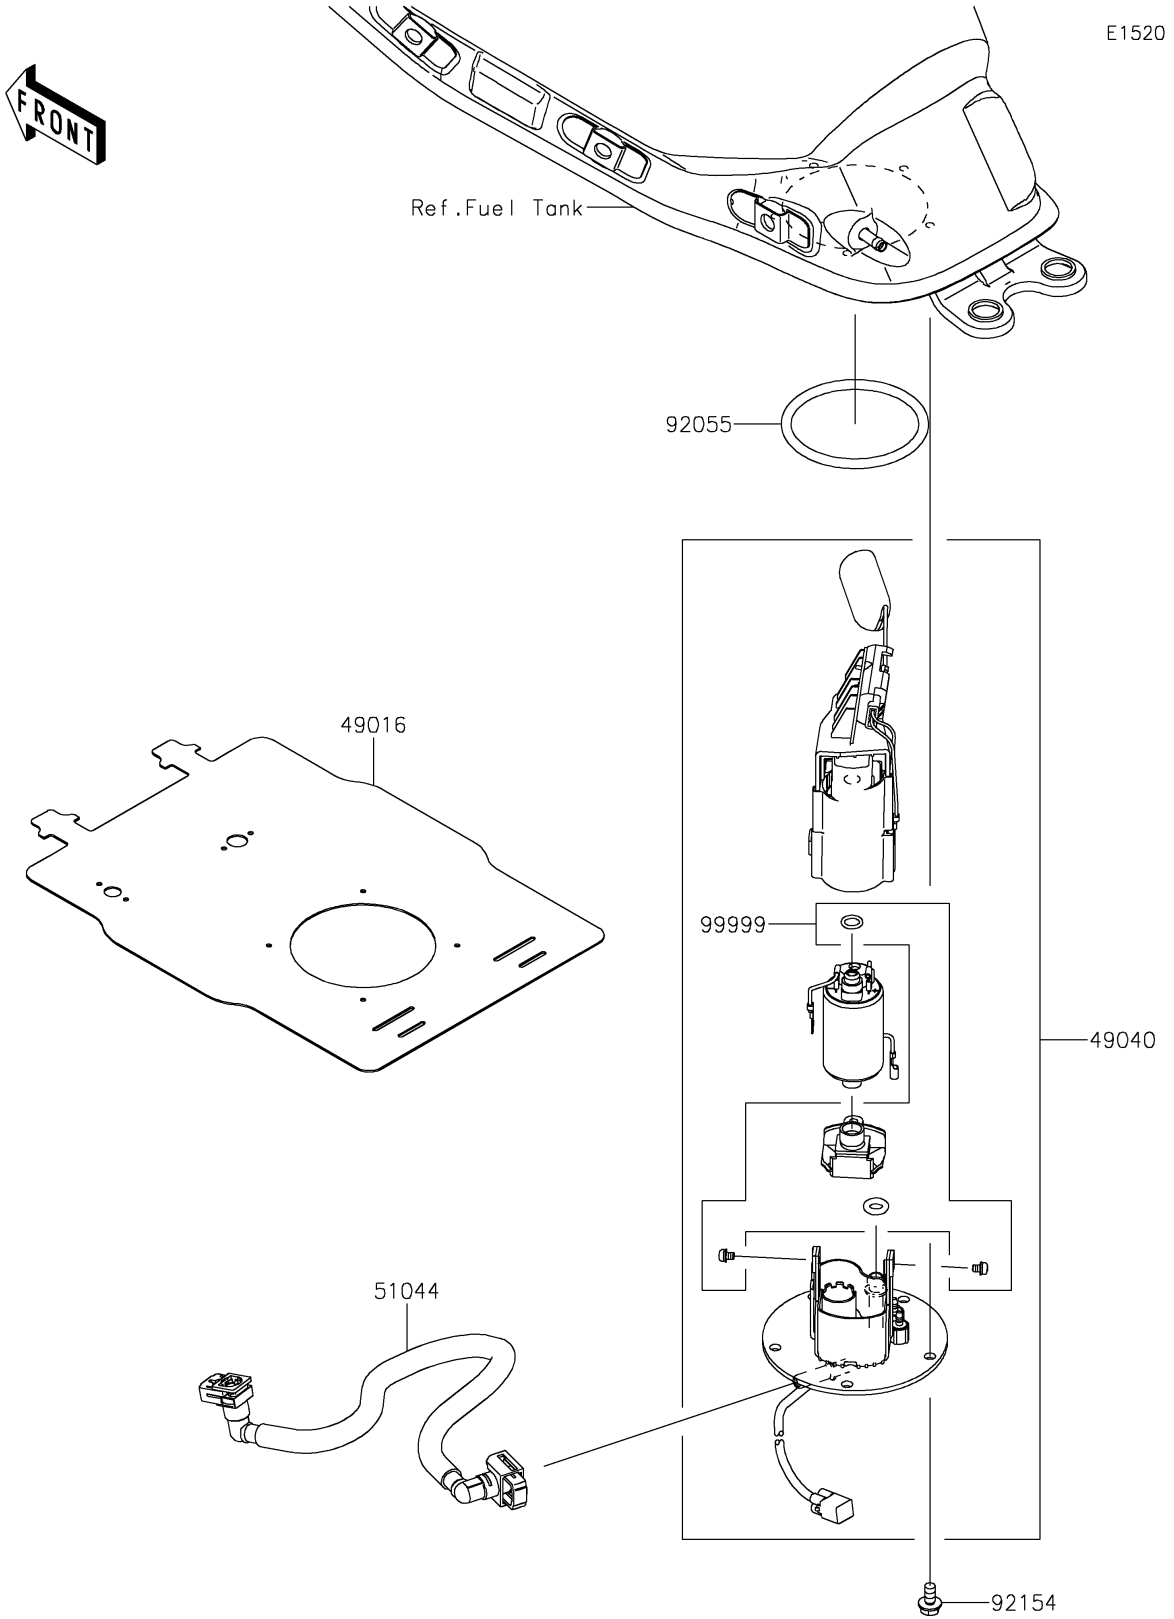

# 2025 Ninja 650 PARTS DIAGRAM

## Fuel Pump

### Fuel Pump

ITEM NAME	PART NUMBER	QUANTITY
COVER-SEAL (Ref # 49016)	49016-0641	1
PUMP-FUEL (Ref # 49040)	49040-0754	1
TUBE-ASSY,FUEL (Ref # 51044)	51044-0847	1
RING-O,74.6X5.7 (Ref # 92055)	92055-0728	1
BOLT,FLANGED,6X12 (Ref # 92154)	92154-2335	5
KIT,FUEL FILTER (Ref # 99999)	99999-0525	1