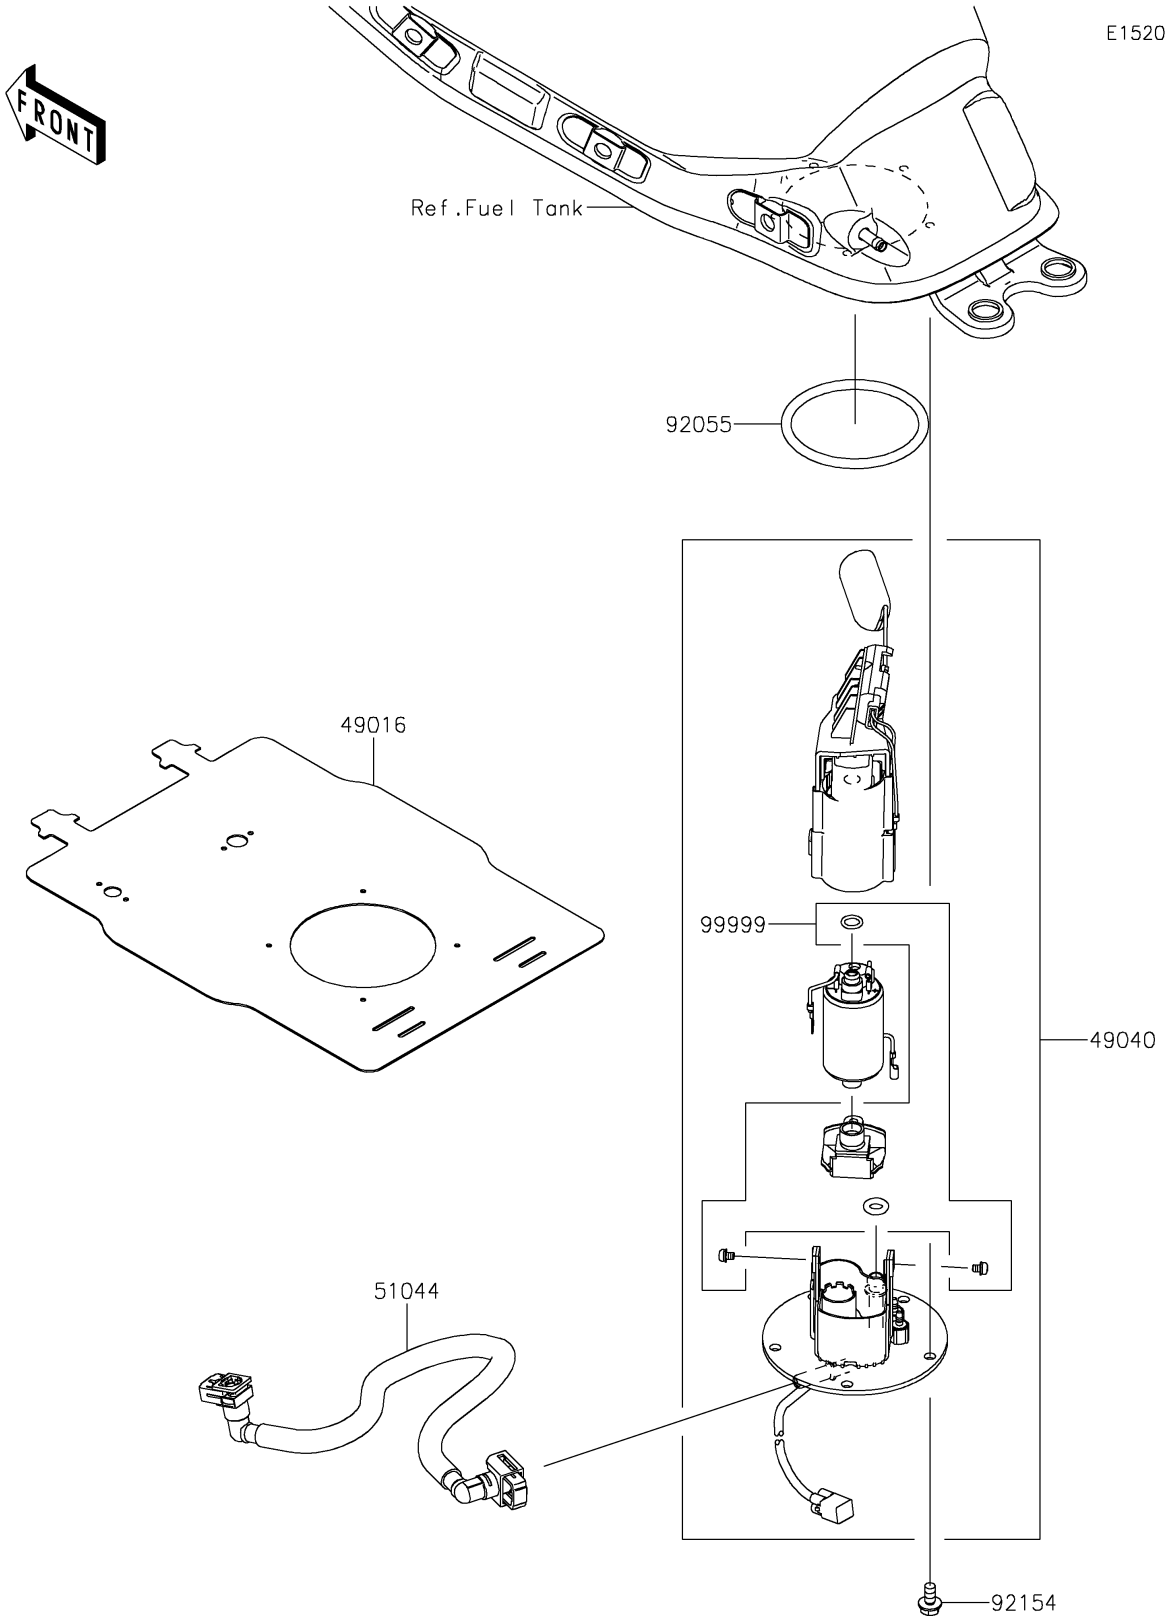

2025 Ninja 650 PARTS DIAGRAM

Fuel Pump

2025 Ninja 650 PARTS LIST

Fuel Pump

| ITEM NAME | PART NUMBER | QUANTITY |
|---------------------------------|-------------|----------|
| COVER-SEAL (Ref # 49016) | 49016-0641 | 1 |
| PUMP-FUEL (Ref # 49040) | 49040-0754 | 1 |
| TUBE-ASSY,FUEL (Ref # 51044) | 51044-0847 | 1 |
| RING-O,74.6X5.7 (Ref # 92055) | 92055-0728 | 1 |
| BOLT,FLANGED,6X12 (Ref # 92154) | 92154-2335 | 5 |
| KIT,FUEL FILTER (Ref # 99999) | 99999-0525 | 1 |