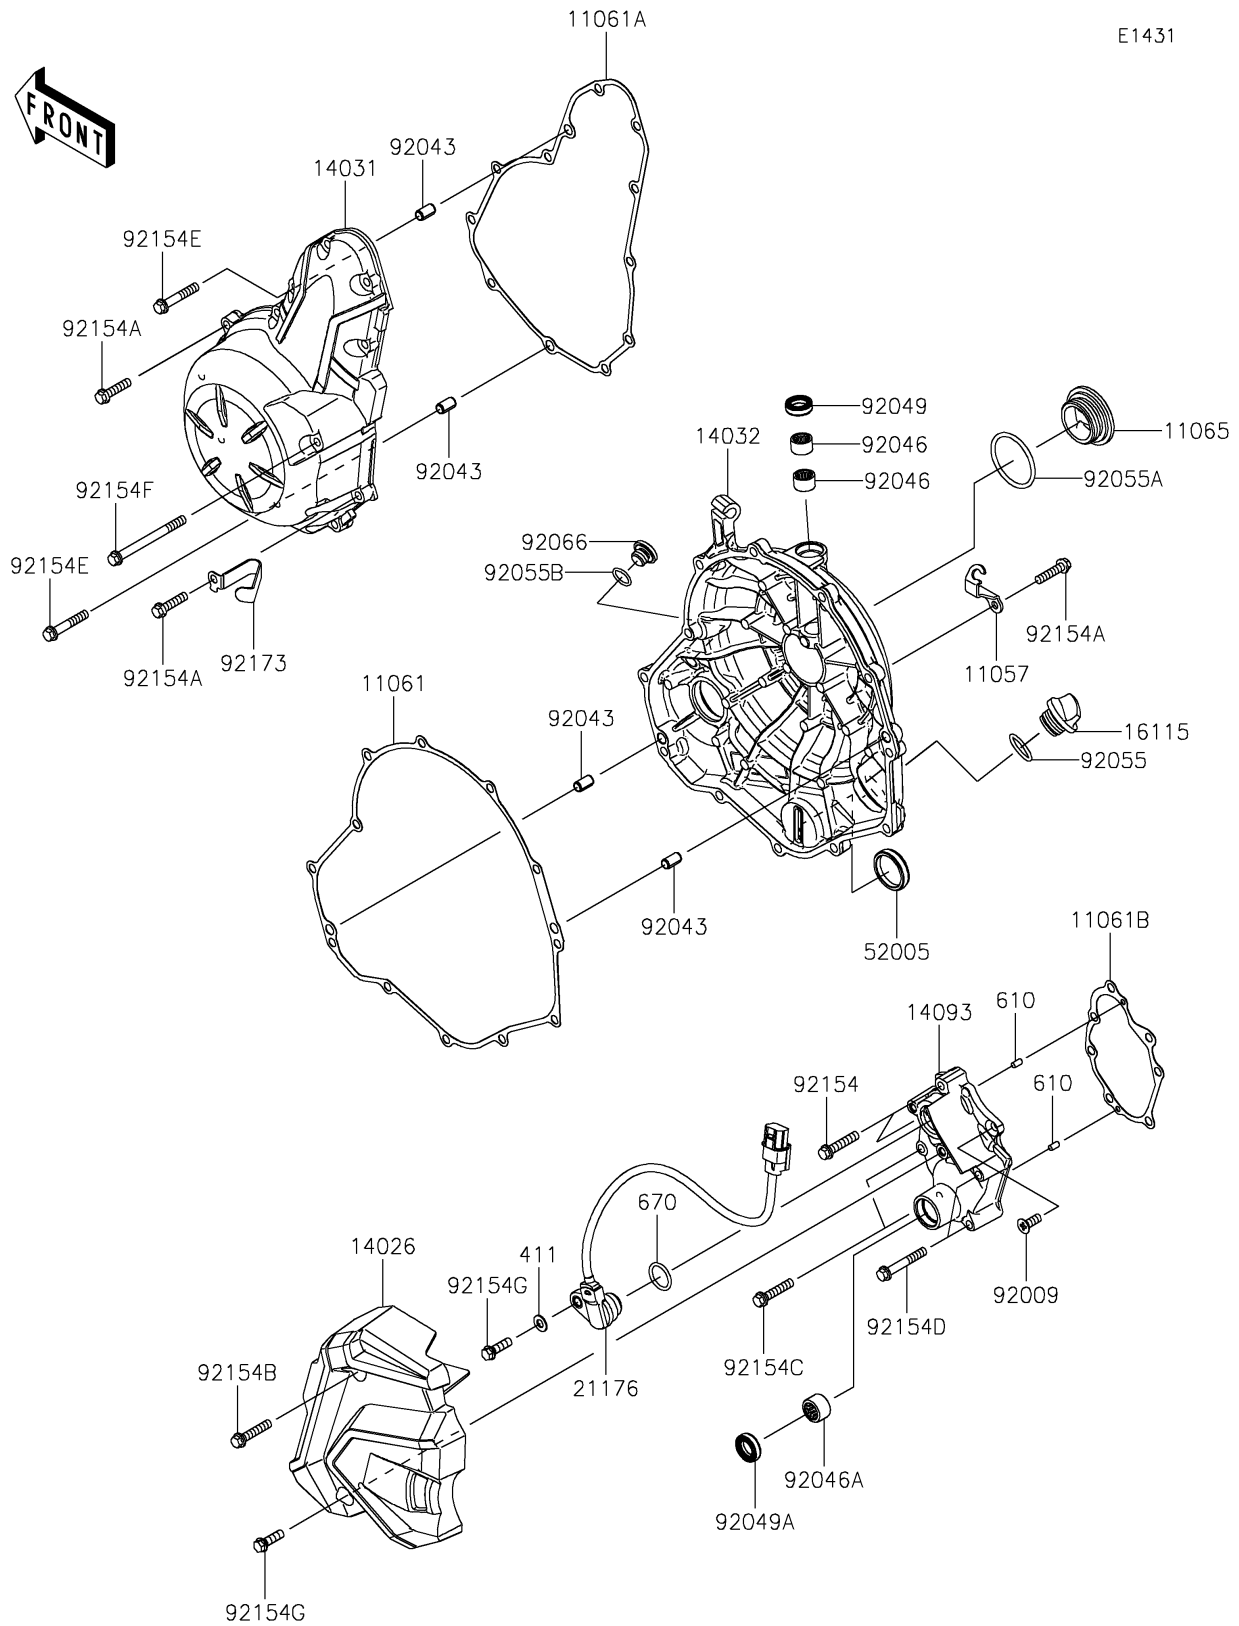

2025 Ninja 650 PARTS DIAGRAM

Engine Cover(s)

2025 Ninja 650 PARTS LIST

Engine Cover(s)

ITEM NAME	PART NUMBER	QUANTITY
BRACKET (Ref # 11057)	11057-0482	1
GASKET,CLUTCH COVER (Ref # 11061)	11061-0164	1
GASKET,GENERATOR COVER (Ref # 11061A)	11061-0165	1
GASKET,TRANSMISSION COVER (Ref # 11061B)	11061-0166	1
CAP (Ref # 11065)	11065-1325	1
COVER-CHAIN (Ref # 14026)	14026-0128	1
COVER-GENERATOR (Ref # 14031)	14031-0609	1
COVER-CLUTCH (Ref # 14032)	14032-0629	1
COVER,TRANSMISSION (Ref # 14093)	14093-0463	1
CAP-OIL FILLER (Ref # 16115)	16115-1053	1
SENSOR,GEAR POSITION (Ref # 21176)	21176-0820	1
GAUGE,OIL LEVEL (Ref # 52005)	52005-0071	1
SCREW,6X16 (Ref # 92009)	92009-1360	1
PIN,6.2X8X14 (Ref # 92043)	92043-1263	4
BEARING-NEEDLE,HK1210FM (Ref # 92046)	92046-0034	2
BEARING-NEEDLE,HK1312 (Ref # 92046A)	92046-1148	1
SEAL-OIL,CLUTCH RELEASE (Ref # 92049)	92049-1475	1
SEAL-OIL,TC13225.5 (Ref # 92049A)	92049-1519	1
RING-O,19.8MM (Ref # 92055)	92055-0844	1
RING-O,39.4MM (Ref # 92055A)	92055-0849	1
RING-O,13.0X1.9 (Ref # 92055B)	92055-1011	1
PLUG,12X9.1 (Ref # 92066)	92066-0937	1
BOLT,FLANGED,6X30 (Ref # 92154)	92154-0727	2
BOLT,FLANGED,6X25 (Ref # 92154A)	92154-0819	21
BOLT,FLANGED,6X30 (Ref # 92154B)	92154-1772	1
BOLT,FLANGED,6X30 (Ref # 92154C)	92154-1773	2
BOLT,FLANGED,6X40 (Ref # 92154D)	92154-1774	2
BOLT,FLANGED,6X35 (Ref # 92154E)	92154-1779	2
BOLT,FLANGED,6X70 (Ref # 92154F)	92154-1780	1

2025 Ninja 650 PARTS LIST

Engine Cover(s)

ITEM NAME	PART NUMBER	QUANTITY
BOLT,FLANGED,6X20 (Ref # 92154G)	92154-2130	2
CLAMP (Ref # 92173)	92173-1689	1
WASHER-PLAIN,6MM (Ref # 411)	411AA0600	1
ROLLER,4X8 (Ref # 610)	610A0408	2
O RING,18MM (Ref # 670)	670D2018	1