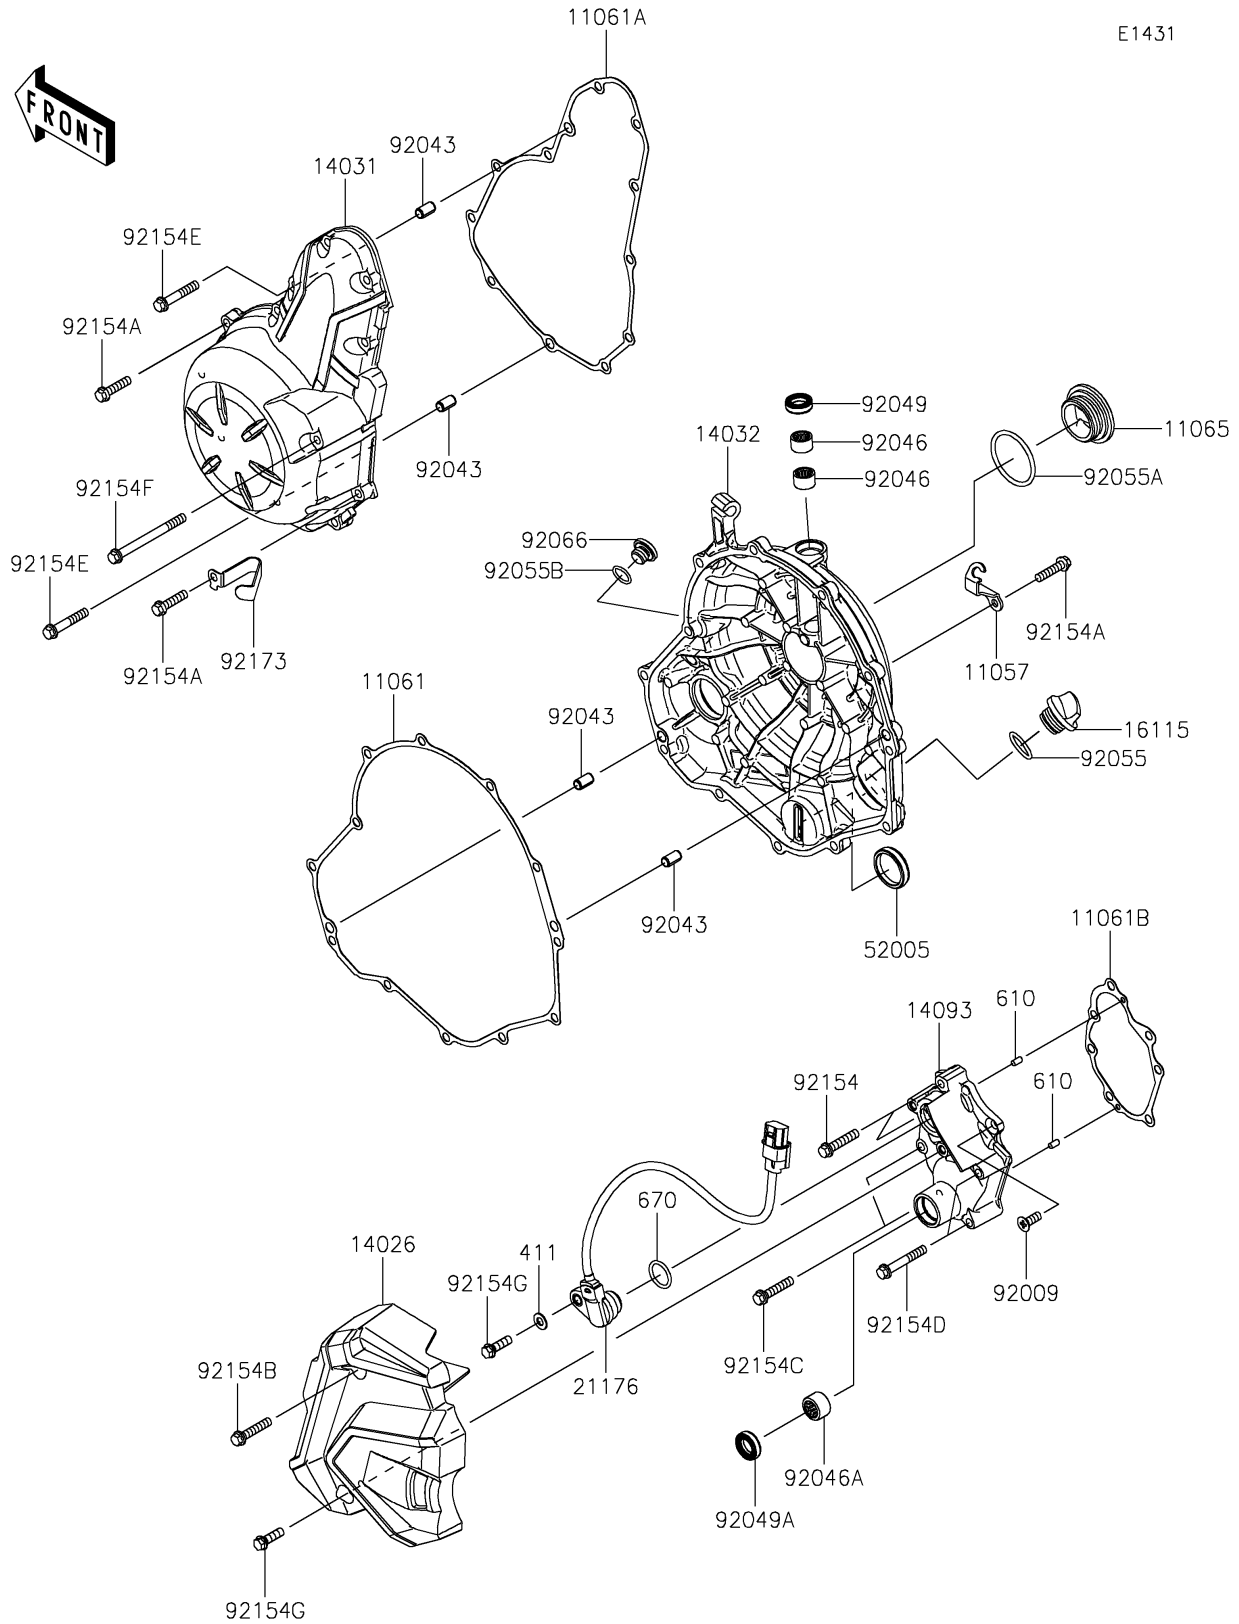

2025 Ninja 650 PARTS DIAGRAM

Engine Cover(s)

2025 Ninja 650 PARTS LIST

Engine Cover(s)

ITEM NAME	PART NUMBER	QUANTITY
BRACKET (Ref # 11057)	11057-0482	1
GASKET,CLUTCH COVER (Ref # 11061)	11061-0164	1
GASKET,GENERATOR COVER (Ref # 11061A)	11061-0165	1
GASKET,TRANSMISSION COVER (Ref # 11061B)	11061-0166	1
CAP (Ref # 11065)	11065-1325	1
COVER-CHAIN (Ref # 14026)	14026-0128	1
COVER-GENERATOR (Ref # 14031)	14031-0609	1
COVER-CLUTCH (Ref # 14032)	14032-0629	1
COVER,TRANSMISSION (Ref # 14093)	14093-0463	1
CAP-OIL FILLER (Ref # 16115)	16115-1053	1
SENSOR,GEAR POSITION (Ref # 21176)	21176-0820	1
GAUGE,OIL LEVEL (Ref # 52005)	52005-0071	1
SCREW,6X16 (Ref # 92009)	92009-1360	1
PIN,6.2X8X14 (Ref # 92043)	92043-1263	4
BEARING-NEEDLE,HK1210FM (Ref # 92046)	92046-0034	2
BEARING-NEEDLE,HK1312 (Ref # 92046A)	92046-1148	1
SEAL-OIL,CLUTCH RELEASE (Ref # 92049)	92049-1475	1
SEAL-OIL,TC13225.5 (Ref # 92049A)	92049-1519	1
RING-O,19.8MM (Ref # 92055)	92055-0844	1
RING-O,39.4MM (Ref # 92055A)	92055-0849	1
RING-O,13.0X1.9 (Ref # 92055B)	92055-1011	1
PLUG,12X9.1 (Ref # 92066)	92066-0937	1
BOLT,FLANGED,6X30 (Ref # 92154)	92154-0727	2
BOLT,FLANGED,6X25 (Ref # 92154A)	92154-0819	21
BOLT,FLANGED,6X30 (Ref # 92154B)	92154-1772	1
BOLT,FLANGED,6X30 (Ref # 92154C)	92154-1773	2
BOLT,FLANGED,6X40 (Ref # 92154D)	92154-1774	2
BOLT,FLANGED,6X35 (Ref # 92154E)	92154-1779	2
BOLT,FLANGED,6X70 (Ref # 92154F)	92154-1780	1

2025 Ninja 650 PARTS LIST

Engine Cover(s)

ITEM NAME	PART NUMBER	QUANTITY
BOLT,FLANGED,6X20 (Ref # 92154G)	92154-2130	2
CLAMP (Ref # 92173)	92173-1689	1
WASHER-PLAIN,6MM (Ref # 411)	411AA0600	1
ROLLER,4X8 (Ref # 610)	610A0408	2
O RING,18MM (Ref # 670)	670D2018	1