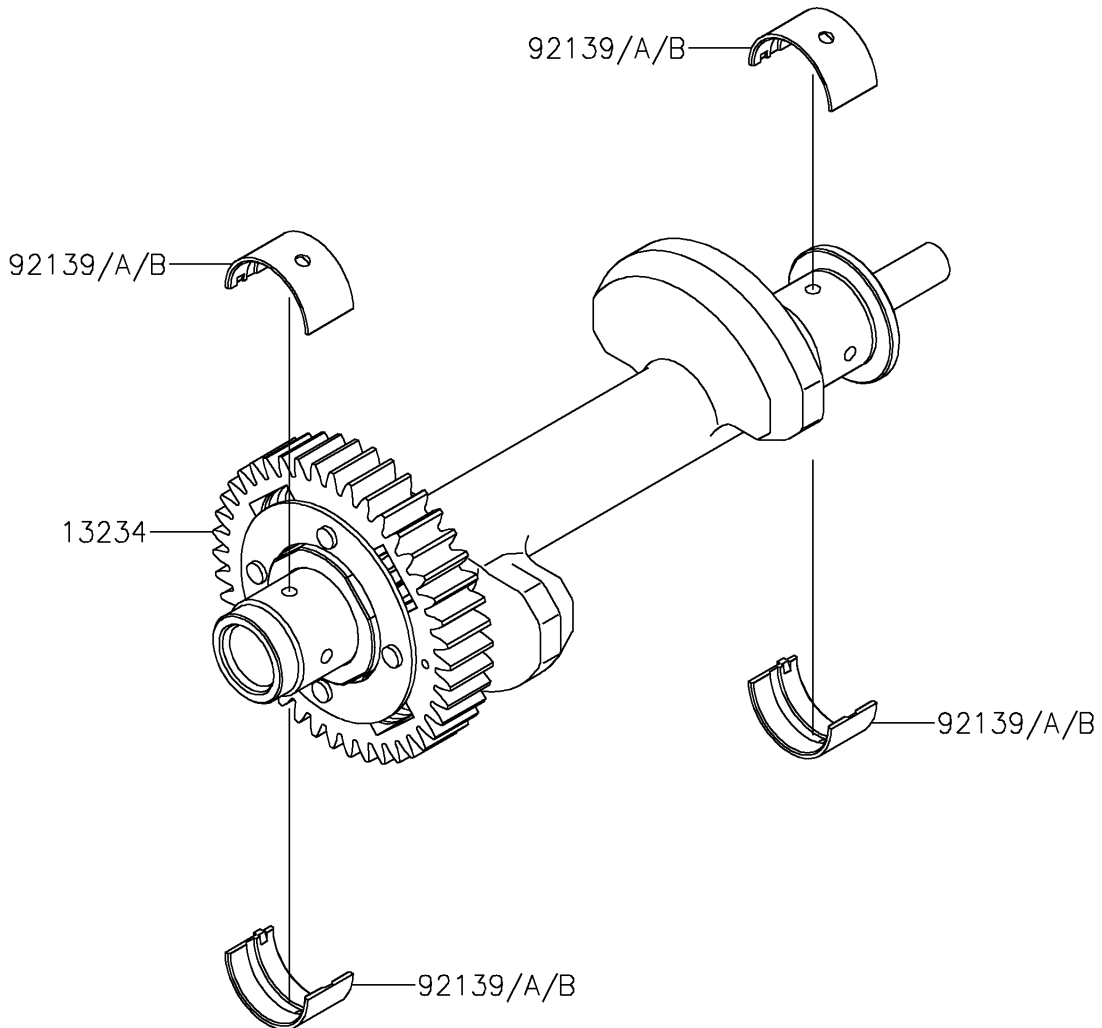

2025 Ninja 650 PARTS DIAGRAM

Balancer

E1323

2025 Ninja 650 PARTS LIST

Balancer

ITEM NAME	PART NUMBER	QUANTITY
SHAFT-COMP,BALANCER (Ref # 13234)	13234-0602	1
BUSHING,BALANCER,BLUE (Ref # 92139)	92139-0117	4
BUSHING,BALANCER,BLACK (Ref # 92139A)	92139-0118	AR
BUSHING,BALANCER,BROWN (Ref # 92139B)	92139-0119	AR