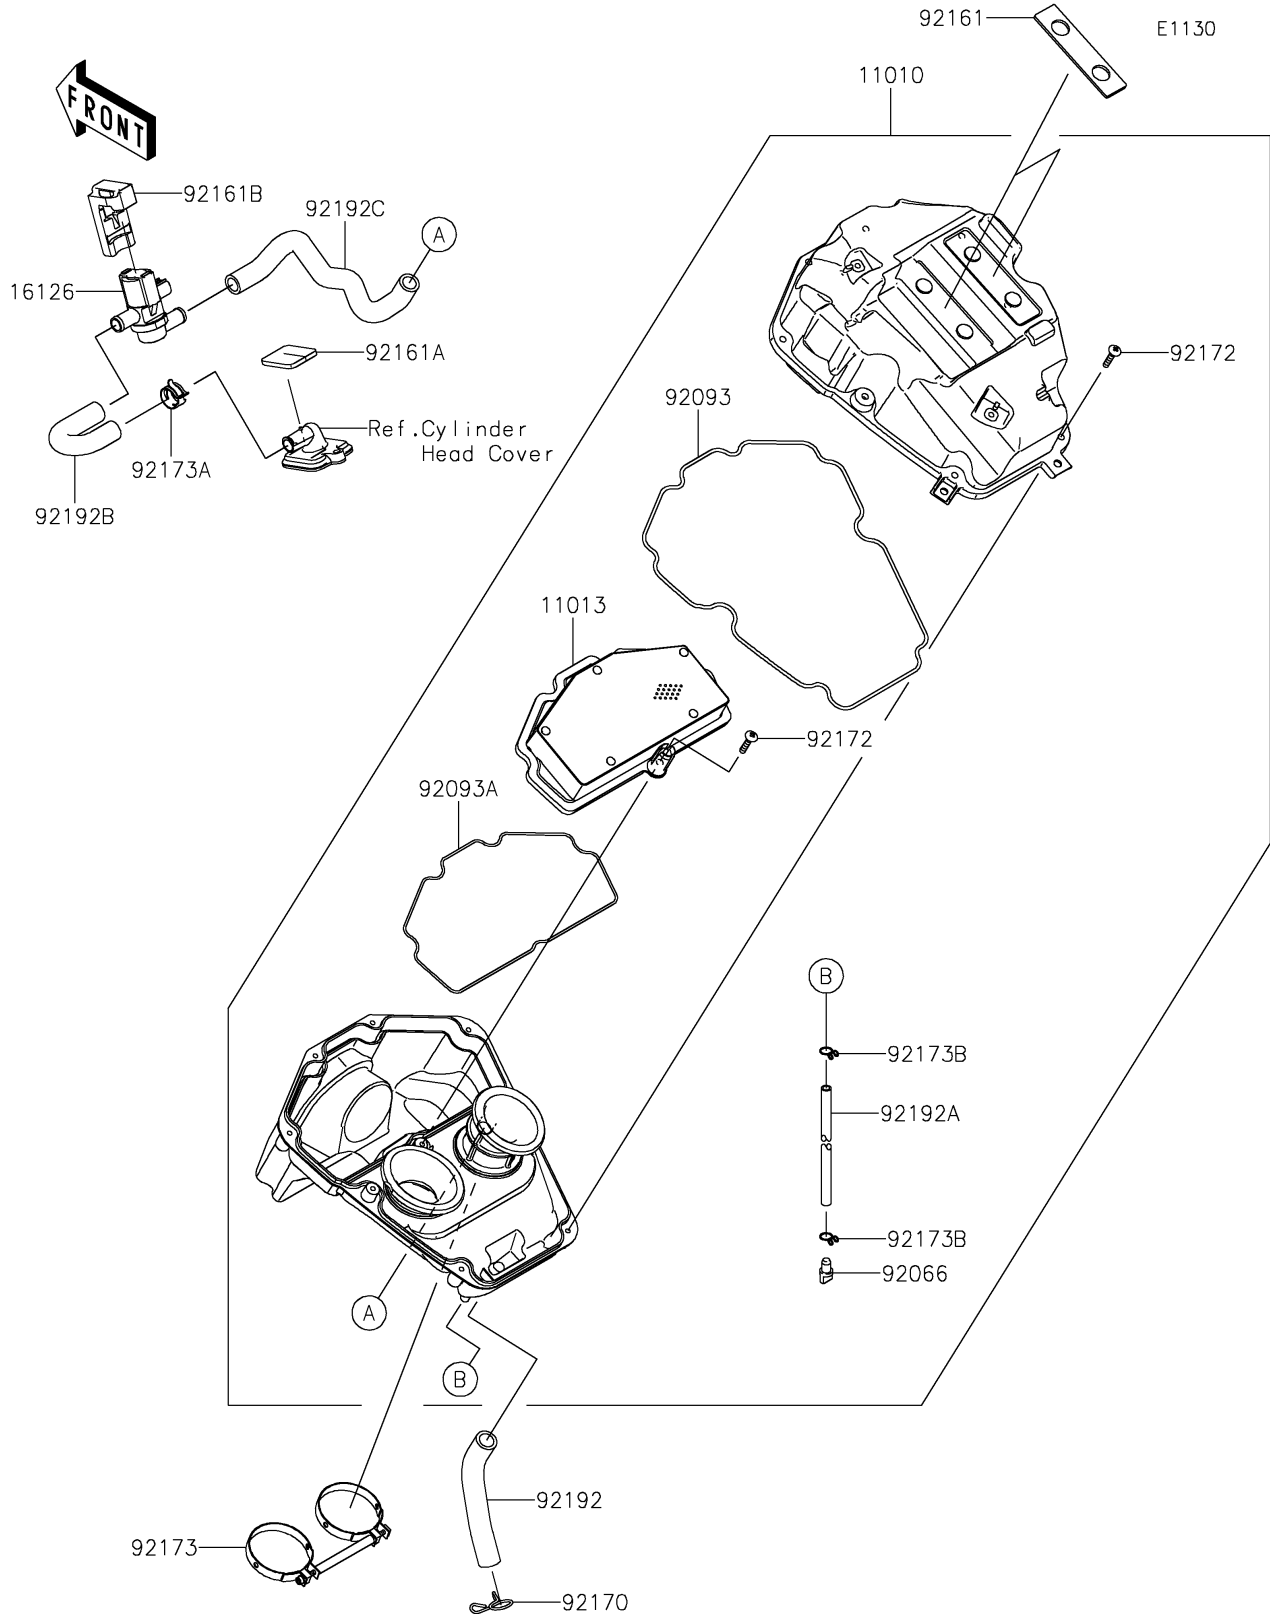

2025 Ninja 650 PARTS DIAGRAM

Air Cleaner

2025 Ninja 650 PARTS LIST

Air Cleaner

ITEM NAME	PART NUMBER	QUANTITY
FILTER-ASSY-AIR (Ref # 11010)	11010-0950	1
ELEMENT-AIR FILTER (Ref # 11013)	11013-0745	1
VALVE,AIR SWITCHING (Ref # 16126)	16126-0743	1
PLUG,DRAIN (Ref # 92066)	92066-0782	1
SEAL (Ref # 92093)	92093-0610	1
SEAL,ELEMENT (Ref # 92093A)	92093-0611	1
DAMPER (Ref # 92161)	92161-1428	2
DAMPER (Ref # 92161A)	92161-1899	1
DAMPER (Ref # 92161B)	92161-1933	1
CLAMP (Ref # 92170)	92170-1017	1
SCREW,5X25 (Ref # 92172)	92172-0891	9
CLAMP (Ref # 92173)	92173-1698	1
CLAMP (Ref # 92173A)	92173-2344	1
CLAMP,10MM (Ref # 92173B)	92173-2400	2
TUBE,BREATHER (Ref # 92192)	92192-0958	1
TUBE,DRAIN,L=245 (Ref # 92192A)	92192-1380	1
TUBE,ASV-HEAD (Ref # 92192B)	92192-1698	1
TUBE,A/C-ASV (Ref # 92192C)	92192-1699	1