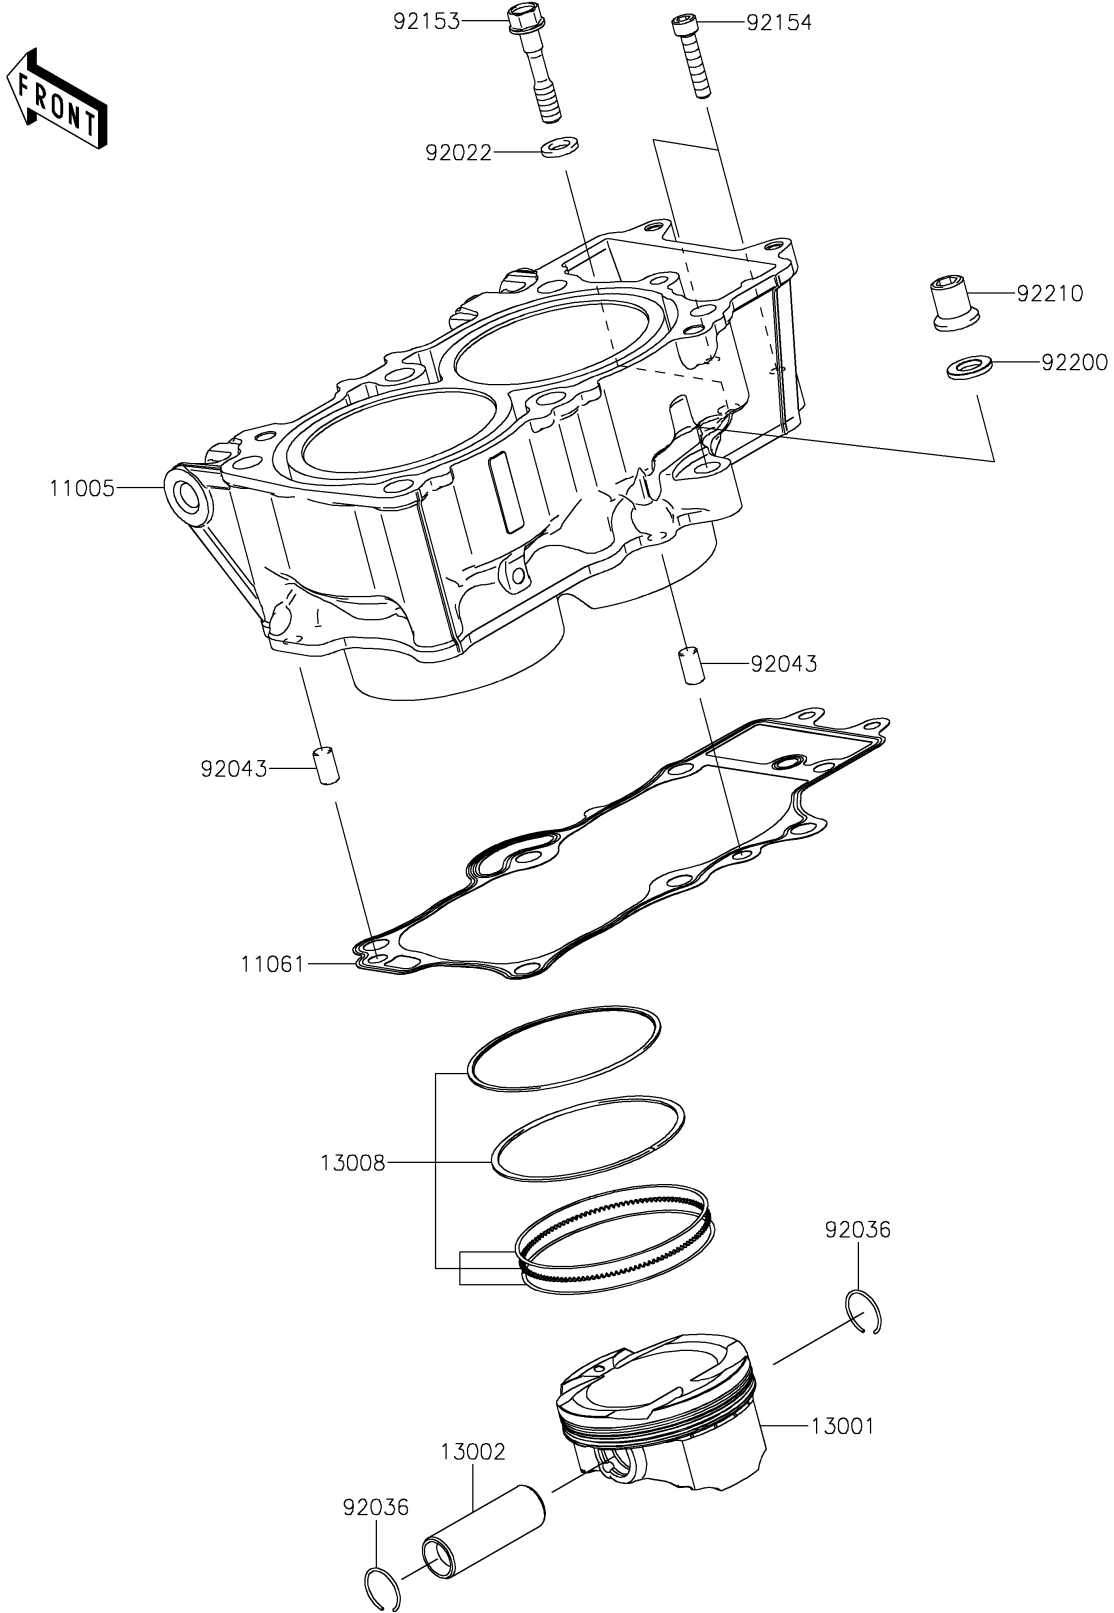

# 2025 Ninja 650 PARTS DIAGRAM

Cylinder/Piston(s)

E1120

## 2025 Ninja 650 PARTS LIST

Cylinder/Piston(s)

ITEM NAME	PART NUMBER	QUANTITY
CYLINDER-ENGINE (Ref # 11005)	11005-0666	1
GASKET,CYLINDER BASE (Ref # 11061)	11061-1207	1
PISTON-ENGINE (Ref # 13001)	13001-0786	2
PIN-PISTON (Ref # 13002)	13002-0007	2
RING-SET-PISTON (Ref # 13008)	13008-1196	2
WASHER,9X15.5X2 (Ref # 92022)	92022-1401	1
RING-SNAP,PISTON PIN (Ref # 92036)	92036-008	4
PIN,8X14 (Ref # 92043)	92043-1567	2
BOLT,8X43 (Ref # 92153)	92153-1011	1
BOLT,SOCKET,6X30 (Ref # 92154)	92154-0116	2
WASHER,10.5X19X2.3 (Ref # 92200)	92200-0363	1
NUT (Ref # 92210)	92210-0223	1