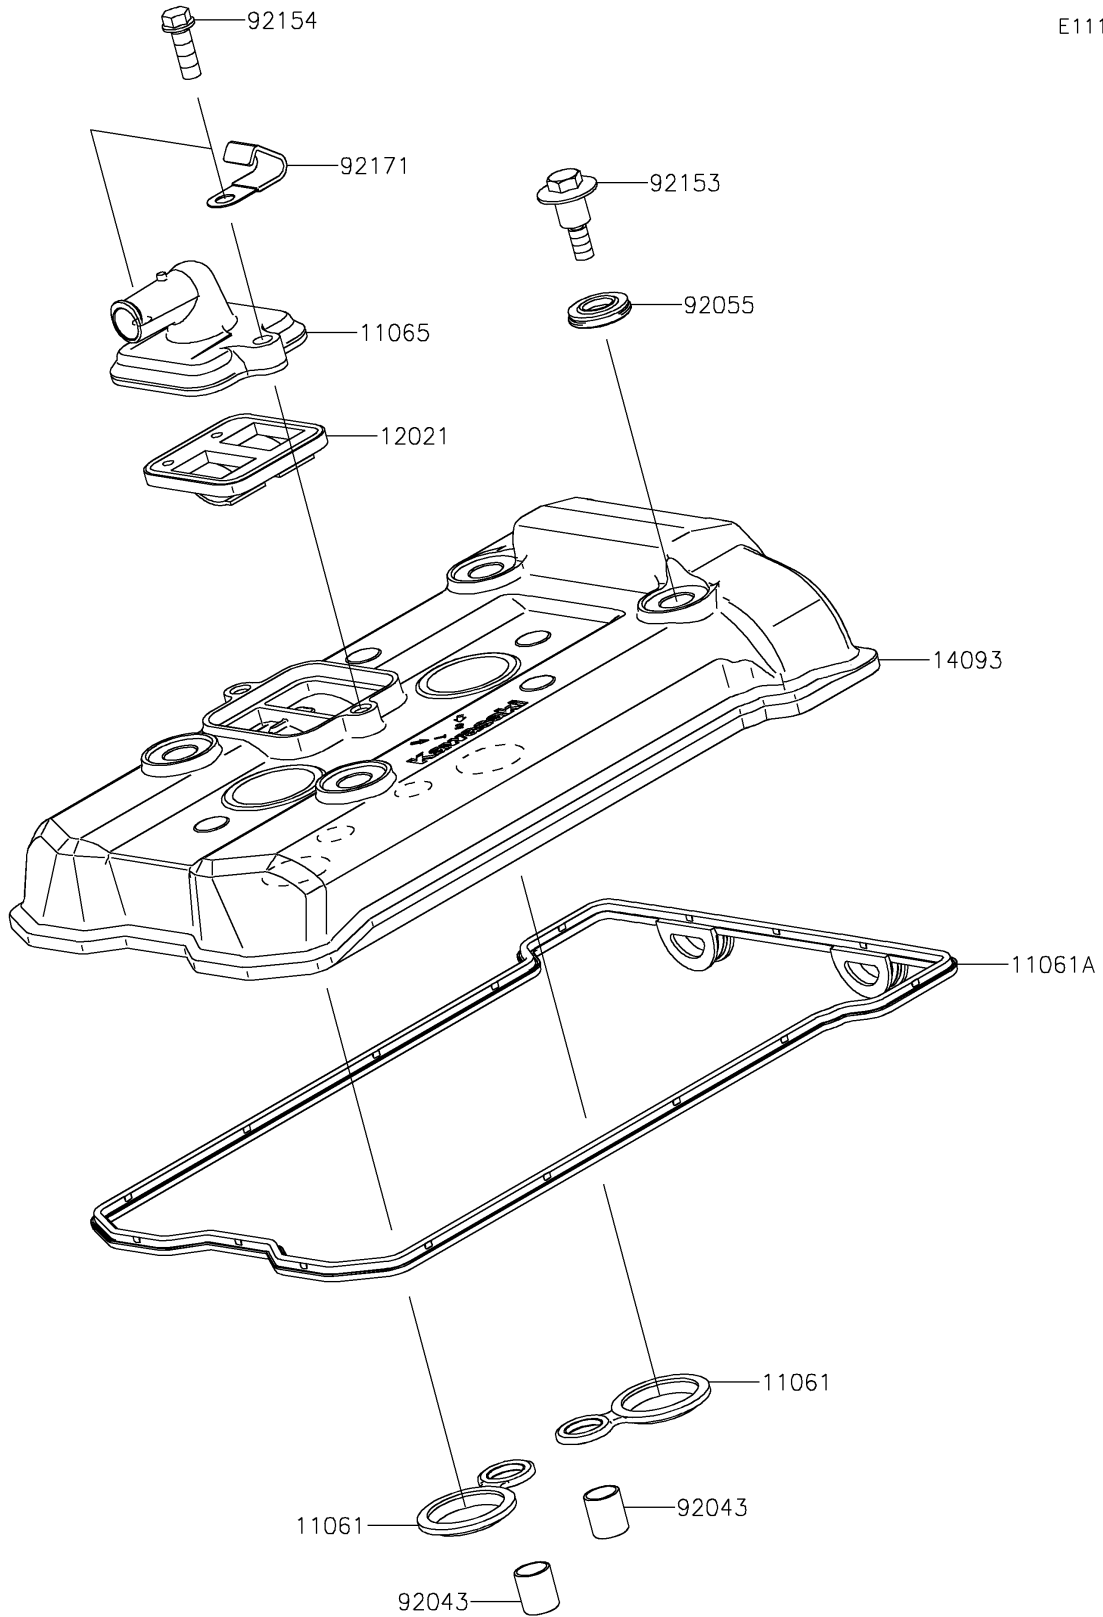

2025 Ninja 650 PARTS DIAGRAM

Cylinder Head Cover

E1112

2025 Ninja 650 PARTS LIST

Cylinder Head Cover

ITEM NAME	PART NUMBER	QUANTITY
GASKET,SPARK PLUG HOLE (Ref # 11061)	11061-0105	2
GASKET,HEAD COVER (Ref # 11061A)	11061-1184	1
CAP (Ref # 11065)	11065-1320	1
VALVE-ASSY-REED (Ref # 12021)	12021-0708	1
COVER,HEAD (Ref # 14093)	14093-0501	1
PIN,10.1X12X14 (Ref # 92043)	92043-4009	2
RING-O (Ref # 92055)	92055-0187	4
BOLT,HEAD COVER (Ref # 92153)	92153-0793	4
BOLT,FLANGED,6X18 (Ref # 92154)	92154-1775	2
CLAMP (Ref # 92171)	92171-0813	1