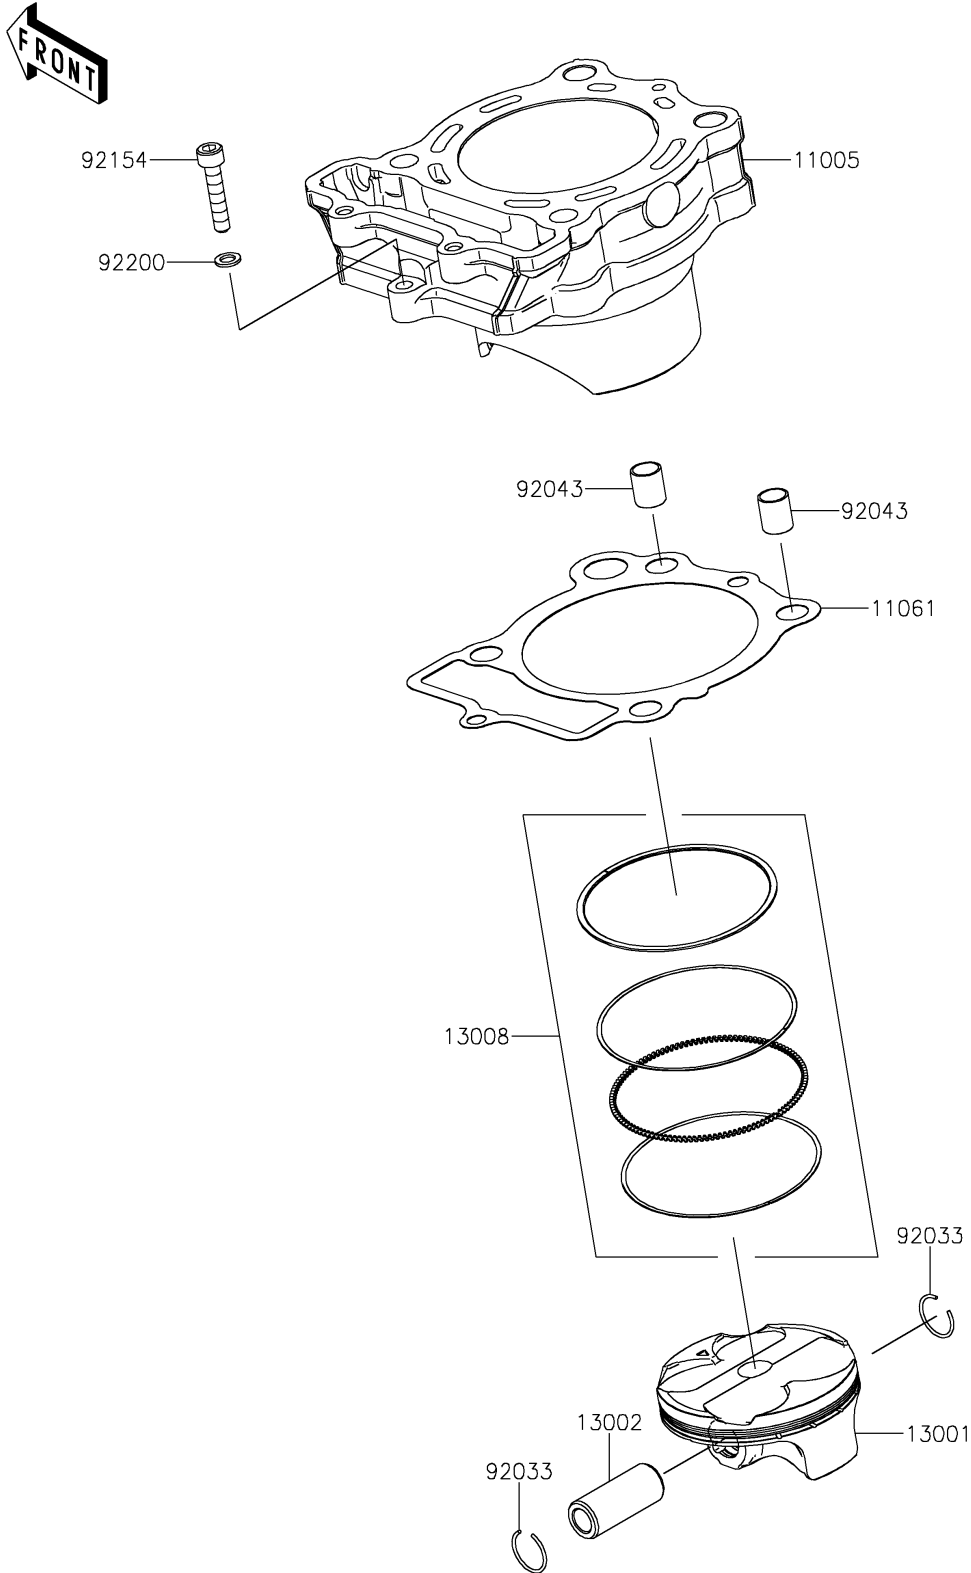

2025 KX™ 250X PARTS DIAGRAM

Cylinder/Piston(s)

E1120

2025 KX™ 250X PARTS LIST

Cylinder/Piston(s)

ITEM NAME	PART NUMBER	QUANTITY
CYLINDER-ENGINE (Ref # 11005)	11005-0717	1
GASKET,CYLINDER BASE (Ref # 11061)	11061-1639	1
PISTON-ENGINE (Ref # 13001)	13001-0856	1
PIN-PISTON (Ref # 13002)	13002-0721	1
RING-SET-PISTON (Ref # 13008)	13008-0585	1
RING-SNAP,PISTON PIN (Ref # 92033)	92033-1161	2
PIN,10.1X12X14 (Ref # 92043)	92043-4009	2
BOLT,SOCKET,6X30 (Ref # 92154)	92154-4181	1
WASHER,6.1X10.0X1.0 (Ref # 92200)	92200-0190	1