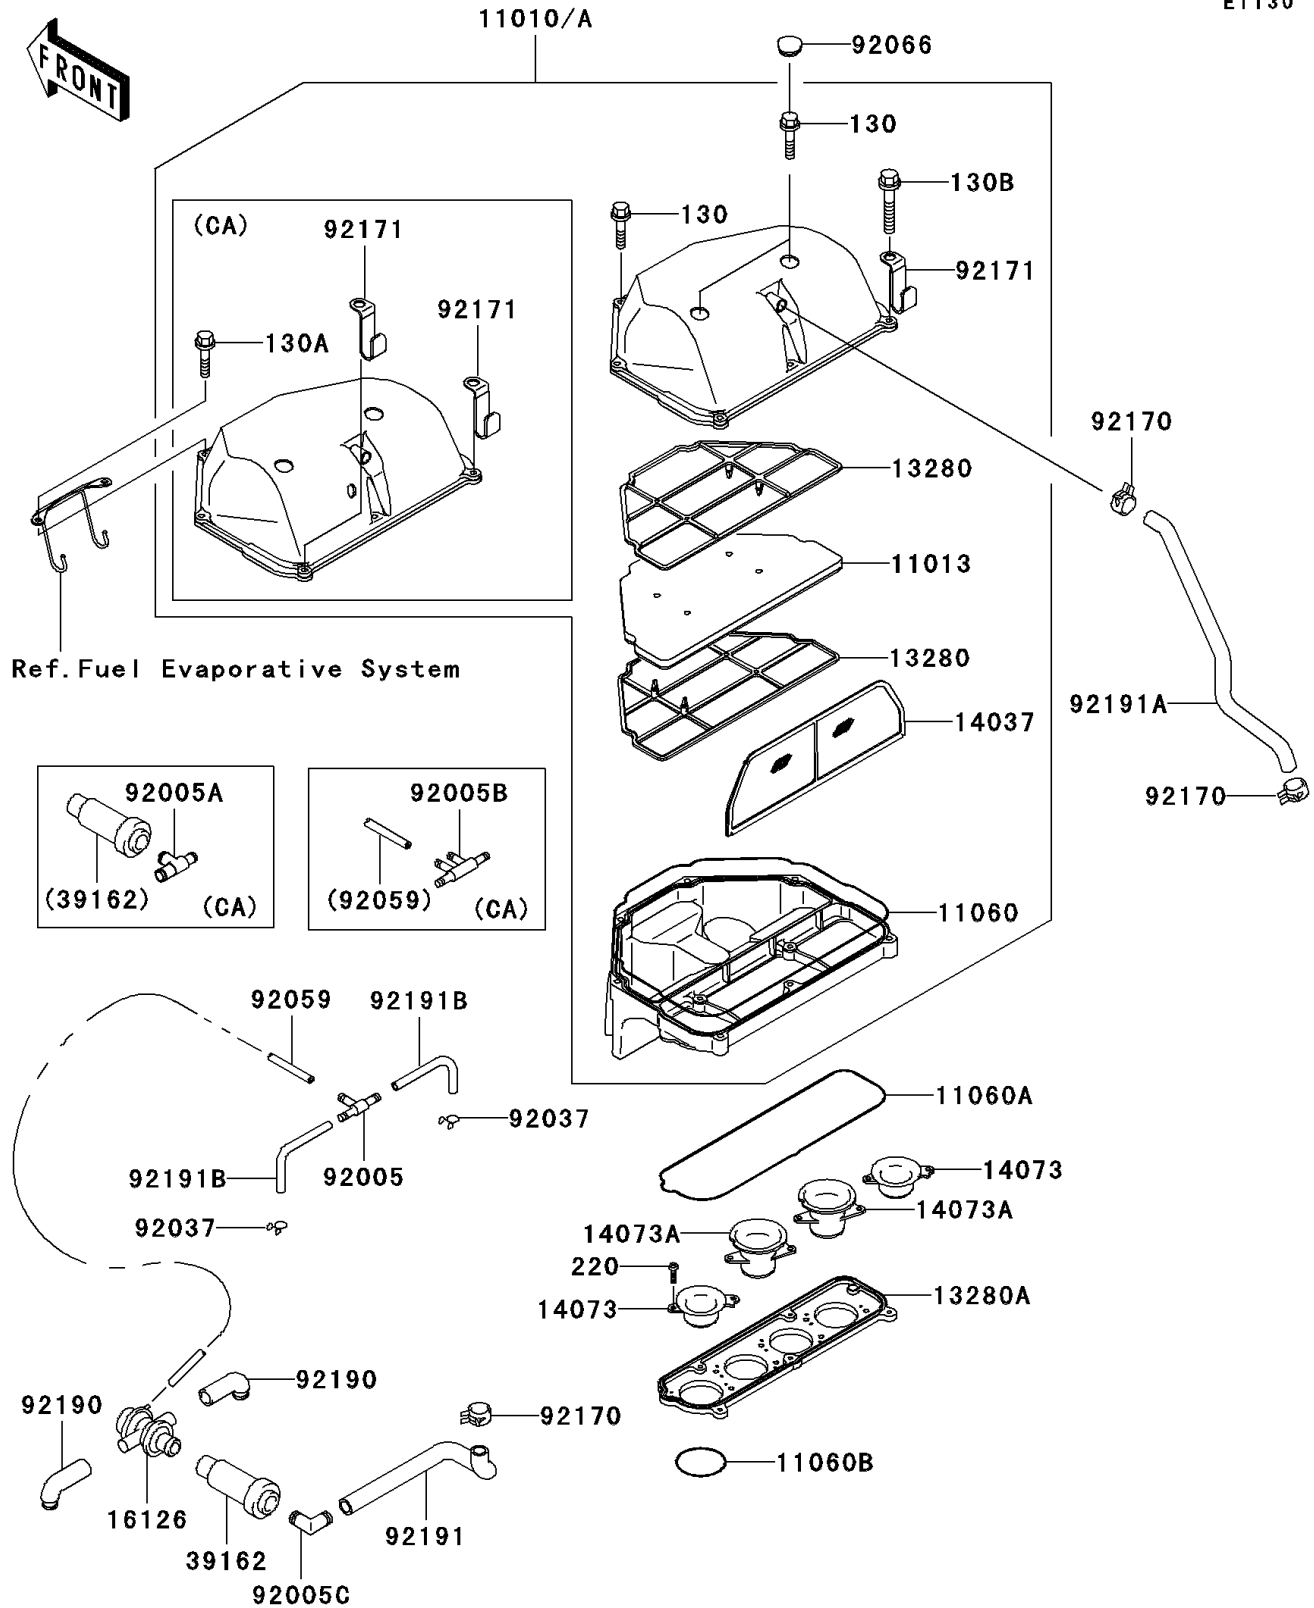

2000 Ninja® ZX™-6R PARTS DIAGRAM

Air Cleaner

E1130

2000 Ninja® ZX™-6R PARTS LIST

Air Cleaner

ITEM NAME	PART NUMBER	QUANTITY
BOLT-FLANGED (Ref # 130B)	130H0645	1
SCREW-PAN-CROSS (Ref # 220)	220D0520	1
ELEMENT-AIR FILTER (Ref # 11013)	11013-1274	1
GASKET,AIR FILTER (Ref # 11060)	11060-1845	1
GASKET,AIR FILTER (Ref # 11060A)	11060-1846	1
GASKET,CARBURETOR (Ref # 11060B)	11060-1847	1
HOLDER,AIR FILTER ELEMENT (Ref # 13280)	13280-1072	1
HOLDER,AIR FILTER (Ref # 13280A)	13280-1203	1
SCREEN,AIR FILTER (Ref # 14037)	14037-1193	1
DUCT,#1 (Ref # 14073)	14073-1715	1
DUCT,#2 (Ref # 14073A)	14073-1716	1
VALVE,AIR SWITCH (Ref # 16126)	16126-1361	1
SILENCER-INTAKE (Ref # 39162)	39162-1091	1
CLAMP (Ref # 92037)	92037-1712	1
TUBE,FUEL,4X9X140 (Ref # 92059)	92059-1230	1
PLUG (Ref # 92066)	92066-1389	1
CLAMP (Ref # 92170)	92170-1060	1
TUBE,AIR FILTER-VALVE (Ref # 92190)	92190-1581	1
TUBE,AIR FILTER-SWITCH (Ref # 92191)	92191-1230	1
TUBE,BLOWBY (Ref # 92191A)	92191-1242	1
TUBE (Ref # 92191B)	92191-1262	1
BOLT-FLANGED,6X25 (Ref # 130)	130H0625	2
BOLT-FLANGED,6X30 (Ref # 130A)	130H0630	1
FILTER-ASSY-AIR (Ref # 11010)	11010-1736	1
FILTER-ASSY-AIR (Ref # 11010A)	11010-1737	1
FITTING,TUBE,T-TYPE (Ref # 92005)	92005-1017	1
FITTING,T-TYPE (Ref # 92005A)	92005-1252	1
FITTING (Ref # 92005B)	92005-1307	1
FITTING (Ref # 92005C)	92005-1309	1

2000 Ninja® ZX™-6R PARTS LIST

Air Cleaner

ITEM NAME	PART NUMBER	QUANTITY
CLAMP (Ref # 92171)	92171-1230	2