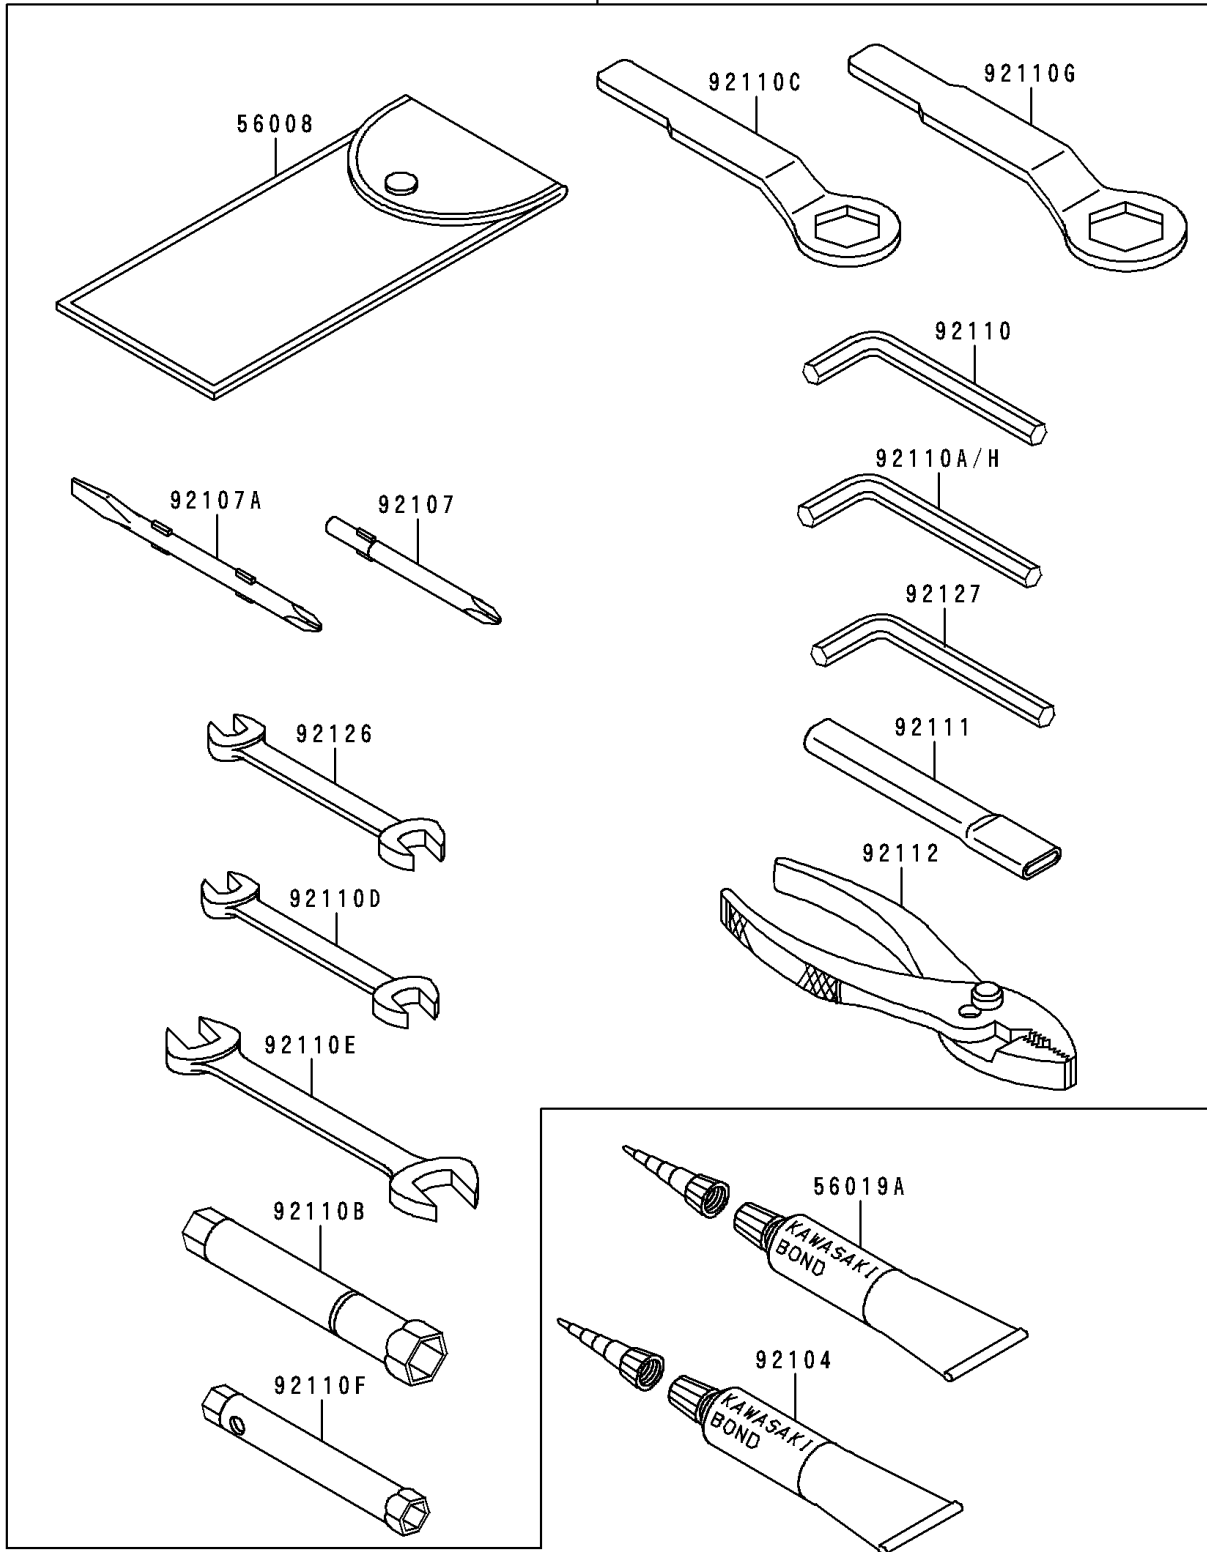

1999 Ninja® ZX™-6R PARTS DIAGRAM

Owner's Tools

56007

F2810

1999 Ninja® ZX™-6R PARTS LIST

Owner's Tools

ITEM NAME	PART NUMBER	QUANTITY
TOOL-KIT (Ref # 56007)	56007-1418	1
BAG,TOOL (Ref # 56008)	56008-1075	1
THREE BOND TB1211,HT/RS,WHITE (Ref # 56019A)	56019-120	1
GASKET-LIQUID,TUBE,100G,BLACK (Ref # 92104)	92104-1003	1
TOOL-DRIVER,#3PHILLIPS (Ref # 92107)	92107-005	1
TOOL-DRIVER,#2PHILLIPS&SLOT (Ref # 92107A)	92107-1051	1
TOOL-WRENCH,ALLEN,5MM (Ref # 92110)	92110-1015	1
TOOL-WRENCH,ALLEN,3MM (Ref # 92110A)	92110-1140	1
TOOL-WRENCH,BOX,16MM (Ref # 92110B)	92110-1146	1
TOOL-WRENCH,BOX END,27MM (Ref # 92110C)	92110-1147	1
TOOL-WRENCH,OPEN END,10X12 (Ref # 92110D)	92110-1152	1
TOOL-WRENCH,OPEN END,14X17 (Ref # 92110E)	92110-1153	1
TOOL-WRENCH,BOX,8&10MM (Ref # 92110F)	92110-1160	1
TOOL-WRENCH,BOX END,32MM (Ref # 92110G)	92110-1161	1
TOOL-WRENCH,ALLEN,4MM (Ref # 92110H)	92110-3703	1
TOOL-BAR,BOX END WRENCH (Ref # 92111)	92111-1051	1
TOOL-PLIERS (Ref # 92112)	92112-003	1
TOOL-WRENCH,OPEN END,8X10 (Ref # 92126)	92126-001	1
TOOL-WRENCH,ALLEN,6MM (Ref # 92127)	92127-003	1