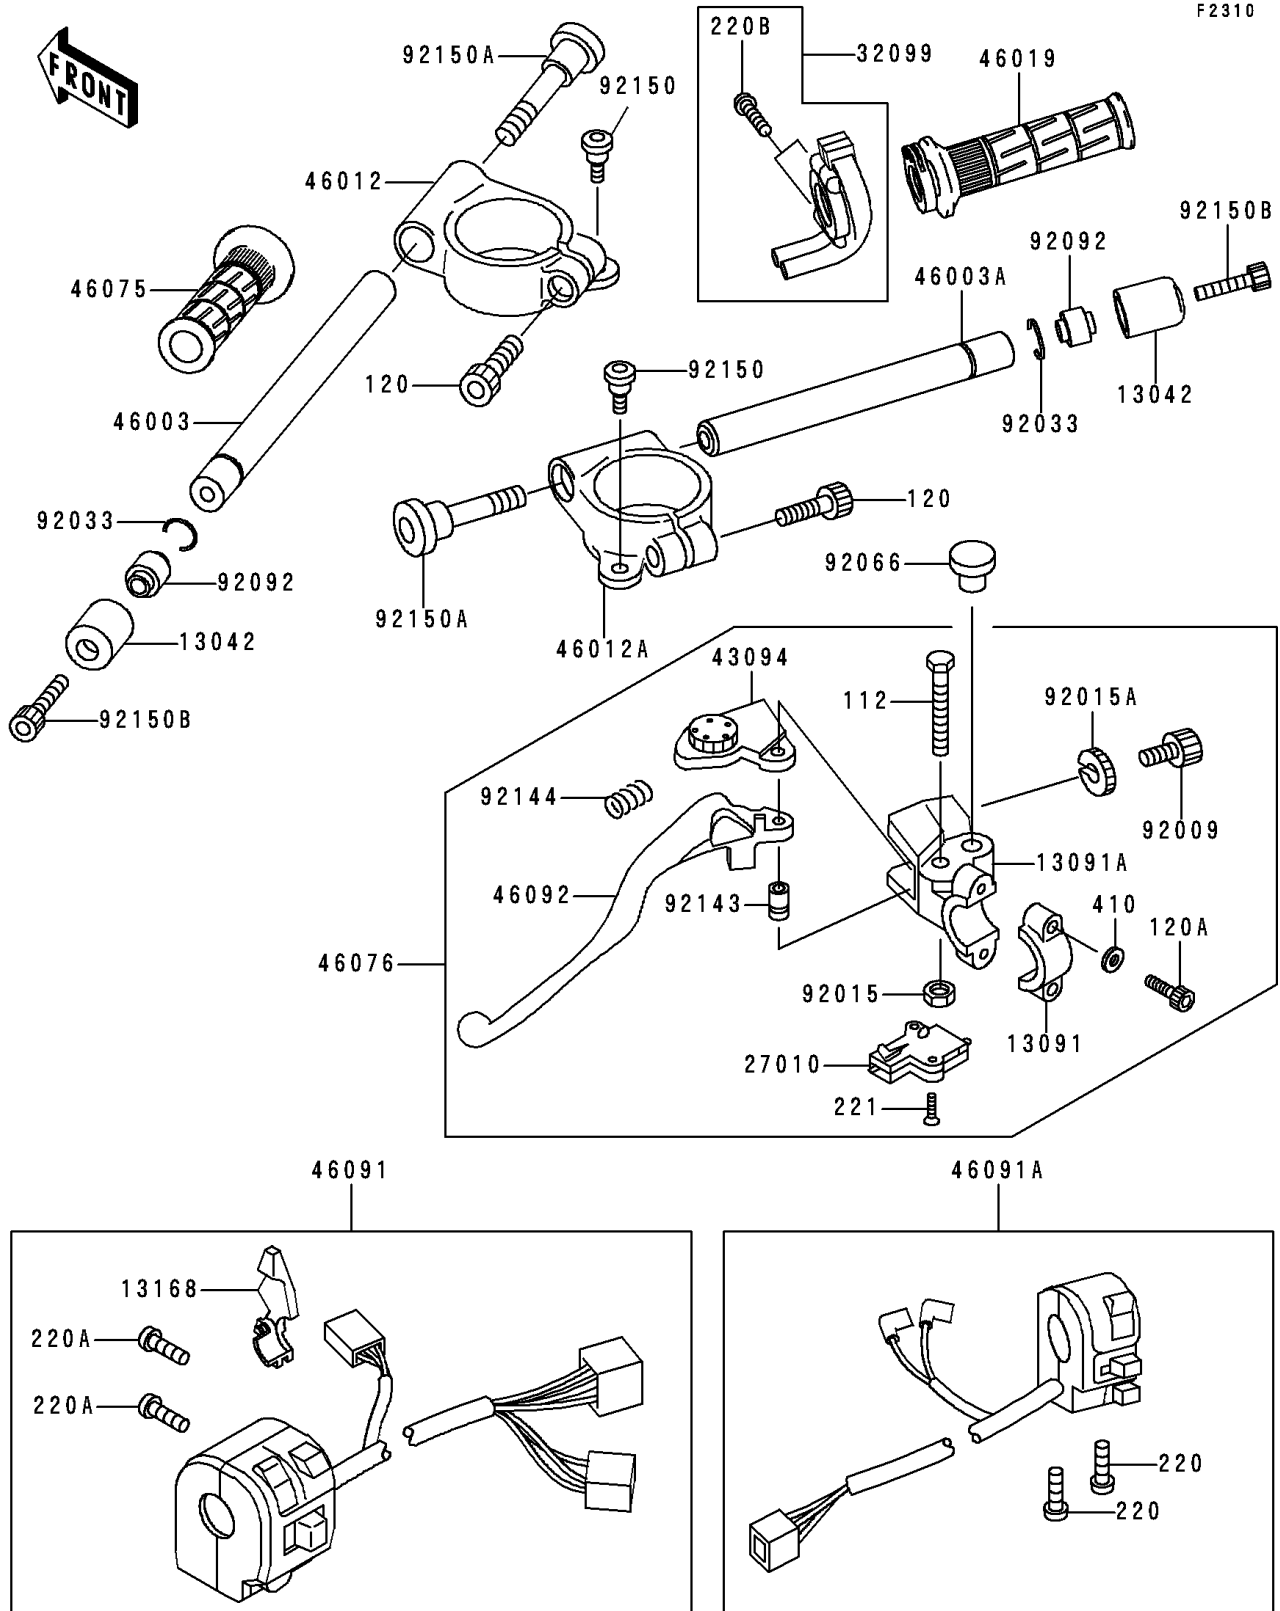

1998 Ninja® ZX™-6R PARTS DIAGRAM

Handlebar

1998 Ninja® ZX™-6R PARTS LIST

Handlebar

ITEM NAME	PART NUMBER	QUANTITY
BOLT-UPSET (Ref # 112)	112C0640	1
BOLT-SOCKET,8X30 (Ref # 120)	120P0830	2
BOLT-SOCKET,6X20 (Ref # 120A)	120S0620	2
SCREW-PAN-CROS (Ref # 220)	220C0522	2
SCREW-PAN-CROS (Ref # 220A)	220C0525	2
SCREW-PAN-CROS (Ref # 220B)	220C0535	2
SCREW-CSK-CROS (Ref # 221)	221C0316	2
WASHER-PLAIN-SMALL,6MM,BLACK (Ref # 410)	410F0600	2
WEIGHT,HANDLE (Ref # 13042)	13042-1133	2
HOLDER,CLUTCH LEVER (Ref # 13091)	13091-1624	1
HOLDER,CLUTCH LEVER (Ref # 13091A)	13091-1652	1
LEVER,CHOKE (Ref # 13168)	13168-1516	1
SWITCH,CLUTCH,BLACK (Ref # 27010)	27010-1094	1
CASE,THROTTLE CABLE (Ref # 32099)	32099-1193	1
ADJUSTER,CLUTCH LEVER (Ref # 43094)	43094-1053	1
HANDLE,LH (Ref # 46003)	46003-1480	1
HANDLE,RH (Ref # 46003A)	46003-1481	1
HOLDER-HANDLE,LH (Ref # 46012)	46012-1278	1
HOLDER-HANDLE,RH (Ref # 46012A)	46012-1279	1
GRIP-ASSY,THROTTLE (Ref # 46019)	46019-1095	1
GRIP,LH (Ref # 46075)	46075-1144	1
LEVER-ASSY-GRIP,CLUTCH (Ref # 46076)	46076-1180	1
HOUSING-ASSY-CONTROL,LH (Ref # 46091)	46091-1716	1
HOUSING-ASSY-CONTROL,RH (Ref # 46091A)	46091-1728	1
LEVER-GRIP,CLUTCH (Ref # 46092)	46092-1162	1
SCREW,CABLE ADJUST,8MM,BLACK (Ref # 92009)	92009-1134	1
NUT,LOCK,6MM,BLACK (Ref # 92015)	92015-1191	1
NUT,CABLE ADJUST LOCK,8MM,BLK (Ref # 92015A)	92015-1197	1
RING-SNAP,OD=22.2 (Ref # 92033)	92033-1102	2

1998 Ninja® ZX™-6R PARTS LIST

Handlebar

ITEM NAME	PART NUMBER	QUANTITY
PLUG,9.5X8,POLYETHYLENE (Ref # 92066)	92066-1077	1
BUSHING-RUBBER,HANDLE (Ref # 92092)	92092-1075	2
COLLAR (Ref # 92143)	92143-1379	1
SPRING (Ref # 92144)	92144-1467	1
BOLT,6MM (Ref # 92150)	92150-1090	2
BOLT,SOCKET,10X37 (Ref # 92150A)	92150-1469	2
BOLT,SOCKET,8X30 (Ref # 92150B)	92150-1604	2