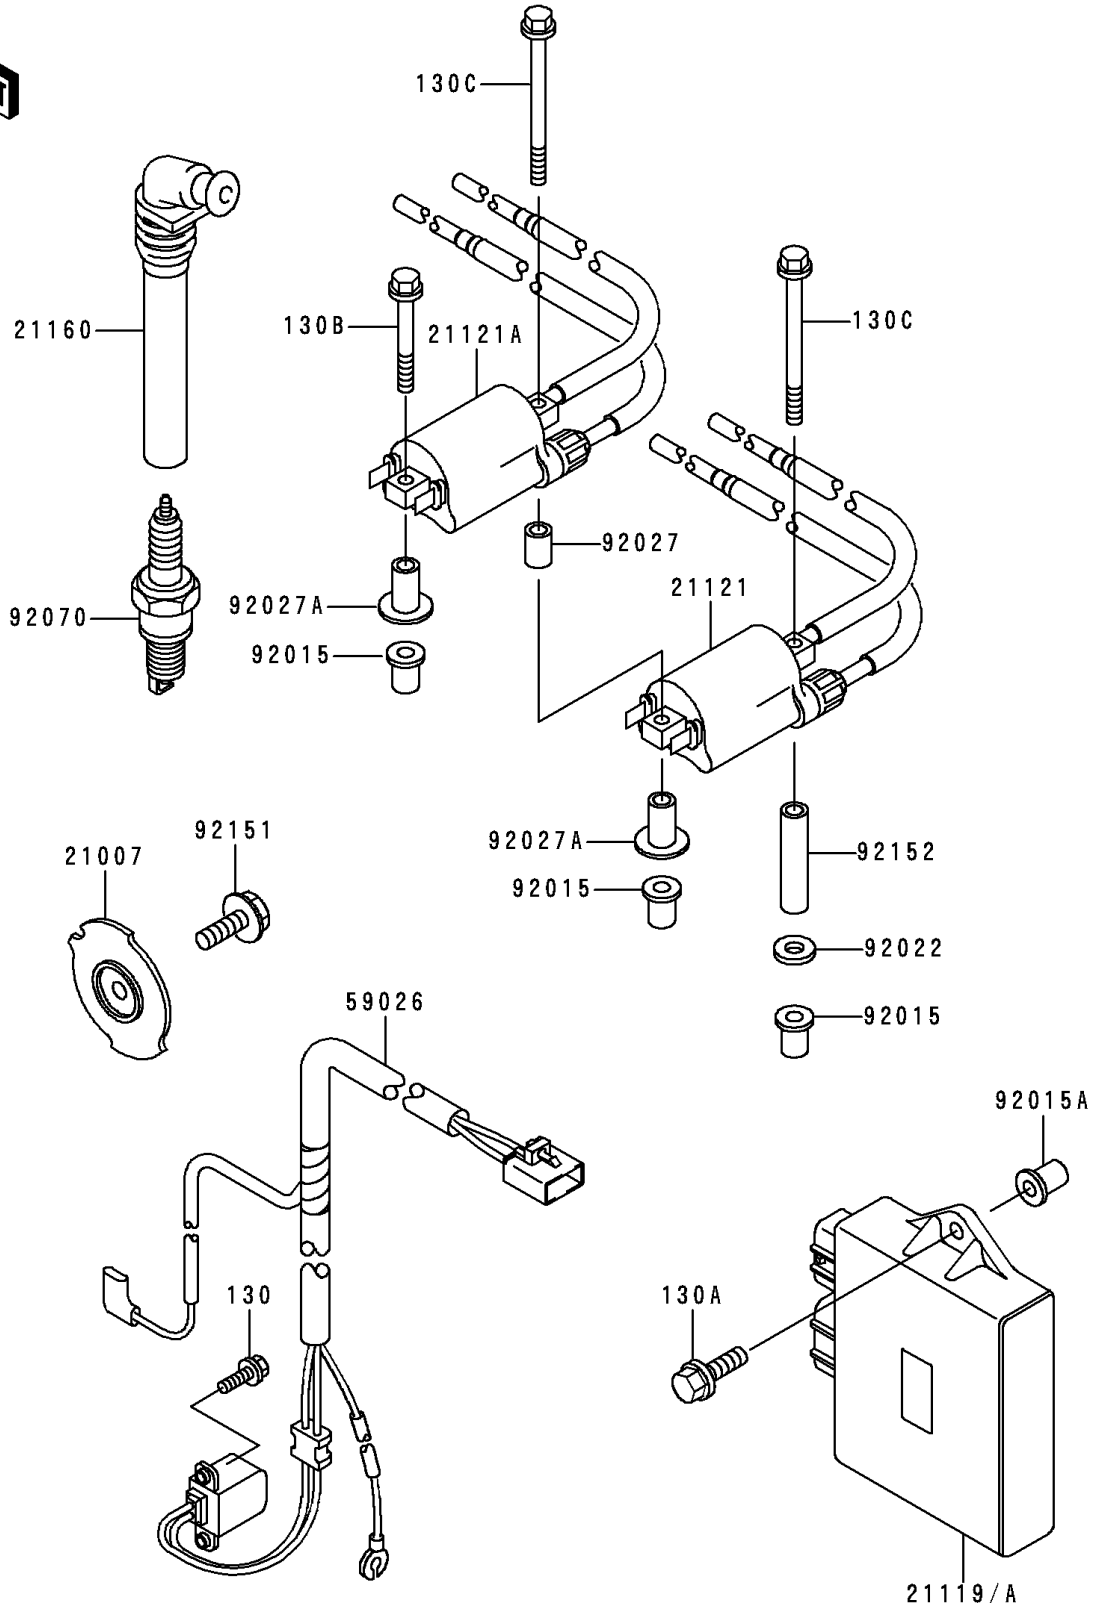

1998 Ninja® ZX™-6R PARTS DIAGRAM

Ignition System

E1830

1998 Ninja® ZX™-6R PARTS LIST

Ignition System

ITEM NAME	PART NUMBER	QUANTITY
BOLT-FLANGED (Ref # 130)	130G0512	2
BOLT-FLANGED (Ref # 130A)	130J0620	2
BOLT-FLANGED (Ref # 130B)	130R0650	1
BOLT-FLANGED (Ref # 130C)	130R0675	2
ROTOR (Ref # 21007)	21007-1331	1
COIL-IGNITION,#1 (Ref # 21121)	21121-1277	1
COIL-IGNITION,#2 (Ref # 21121A)	21121-1280	1
CAP-ASSY-PLUG (Ref # 21160)	21160-1088	4
COIL-PULSING (Ref # 59026)	59026-1129	1
NUT (Ref # 92015)	92015-1692	3
NUT (Ref # 92015A)	92015-1700	2
WASHER,6.5X16X2 (Ref # 92022)	92022-1342	1
COLLAR,6.3X10X14 (Ref # 92027)	92027-1453	1
COLLAR,L=21 (Ref # 92027A)	92027-195	2
PLUG-SPARK,CR9E(NGK) (Ref # 92070)	92070-1143	4
BOLT,8X23 (Ref # 92151)	92151-1308	1
COLLAR (Ref # 92152)	92152-1094	1
IGNITER (Ref # 21119)	21119-1513	1
IGNITER (Ref # 21119A)	21119-1514	1