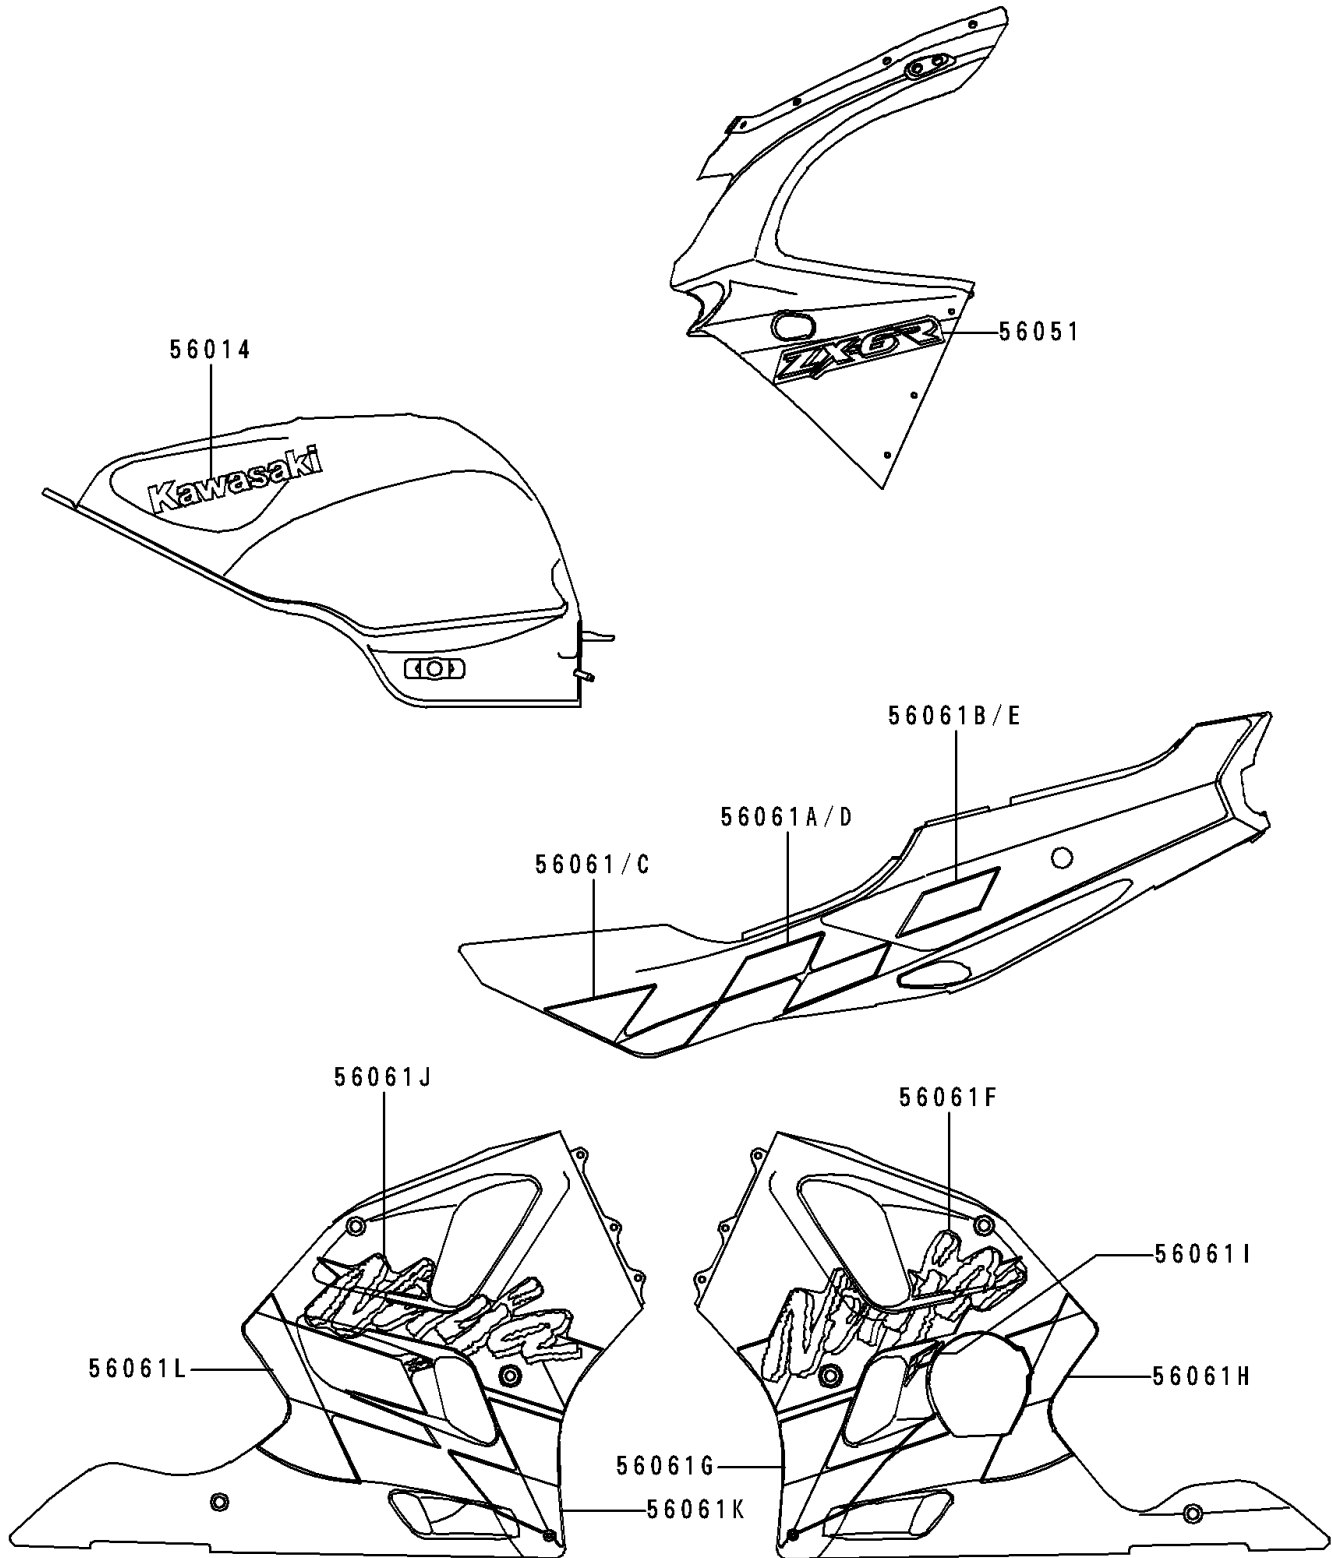

1997 Ninja® ZX™-6R PARTS DIAGRAM

Decals(Green)(ZX600-F3)

F2861E

1997 Ninja® ZX™-6R PARTS LIST

Decals(Green)(ZX600-F3)

ITEM NAME	PART NUMBER	QUANTITY
EMBLEM,FUEL TANK,KAWASAKI (Ref # 56014)	56014-1316	2
MARK,UPP COWLING,ZX-6R (Ref # 56051)	56051-1582	2
PATTERN,SIDE COVER,FR,LH (Ref # 56061)	56061-1895	1
PATTERN,SIDE COVER,CNT,LH (Ref # 56061A)	56061-1896	1
PATTERN,SIDE COVER,RR,LH (Ref # 56061B)	56061-1897	1
PATTERN,SIDE COVER,FR,RH (Ref # 56061C)	56061-1898	1
PATTERN,SIDE COVER,CNT,RH (Ref # 56061D)	56061-1899	1
PATTERN,SIDE COVER,RR,RH (Ref # 56061E)	56061-1900	1
PATTERN,LWR COWLING,FR,UPP,LH (Ref # 56061F)	56061-1901	1
PATTERN,LWR COWLING,FR,LWR,LH (Ref # 56061G)	56061-1902	1
PATTERN,LWR COWLING,RR,LH (Ref # 56061H)	56061-1903	1
PATTERN,LWR COWLING,FR,CNT,LH (Ref # 56061I)	56061-1904	1
PATTERN,LWR COWLING,FR,UPP,RH (Ref # 56061J)	56061-1905	1
PATTERN,LWR COWLING,FR,LWR,RH (Ref # 56061K)	56061-1906	1
PATTERN,LWR COWLING,RR,RH (Ref # 56061L)	56061-1907	1