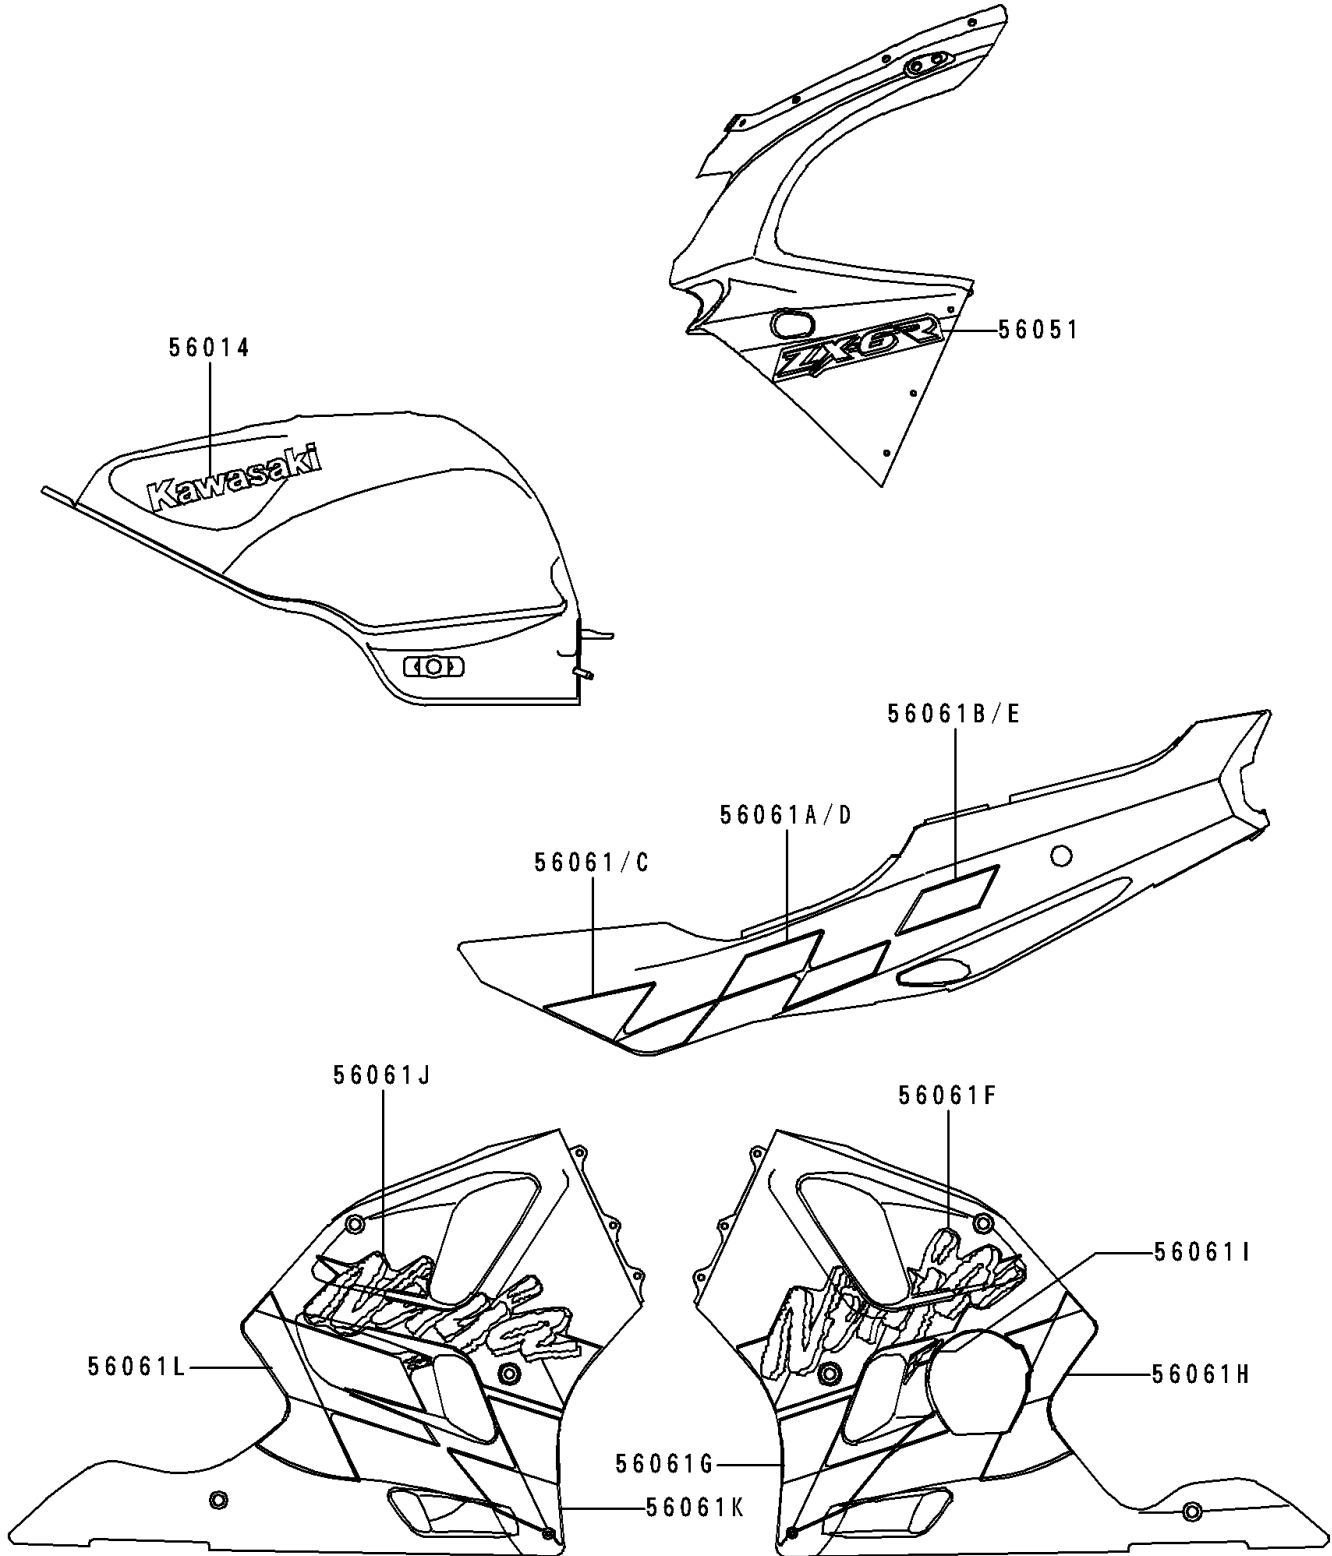

1997 Ninja® ZX™-6R PARTS DIAGRAM

Decals(Red)(ZX600-F3)

F2861D

1997 Ninja® ZX™-6R PARTS LIST

Decals(Red)(ZX600-F3)

ITEM NAME	PART NUMBER	QUANTITY
EMBLEM,FUEL TANK,KAWASAKI (Ref # 56014)	56014-1328	2
MARK,UPP COWLING,ZX-6R (Ref # 56051)	56051-1583	2
PATTERN,SIDE COVER,FR,LH (Ref # 56061)	56061-1908	1
PATTERN,SIDE COVER,CNT,LH (Ref # 56061A)	56061-1909	1
PATTERN,SIDE COVER,RR,LH (Ref # 56061B)	56061-1910	1
PATTERN,SIDE COVER,FR,RH (Ref # 56061C)	56061-1911	1
PATTERN,SIDE COVER,CNT,RH (Ref # 56061D)	56061-1912	1
PATTERN,SIDE COVER,RR,RH (Ref # 56061E)	56061-1913	1
PATTERN,LWR COWLING,FR,UPP,LH (Ref # 56061F)	56061-1914	1
PATTERN,LWR COWLING,FR,LWR,LH (Ref # 56061G)	56061-1915	1
PATTERN,LWR COWLING,RR,LH (Ref # 56061H)	56061-1916	1
PATTERN,LWR COWLING,FR,CNT,LH (Ref # 56061I)	56061-1917	1
PATTERN,LWR COWLING,FR,UPP,RH (Ref # 56061J)	56061-1918	1
PATTERN,LWR COWLING,FR,LWR,RH (Ref # 56061K)	56061-1919	1
PATTERN,LWR COWLING,RR,RH (Ref # 56061L)	56061-1920	1