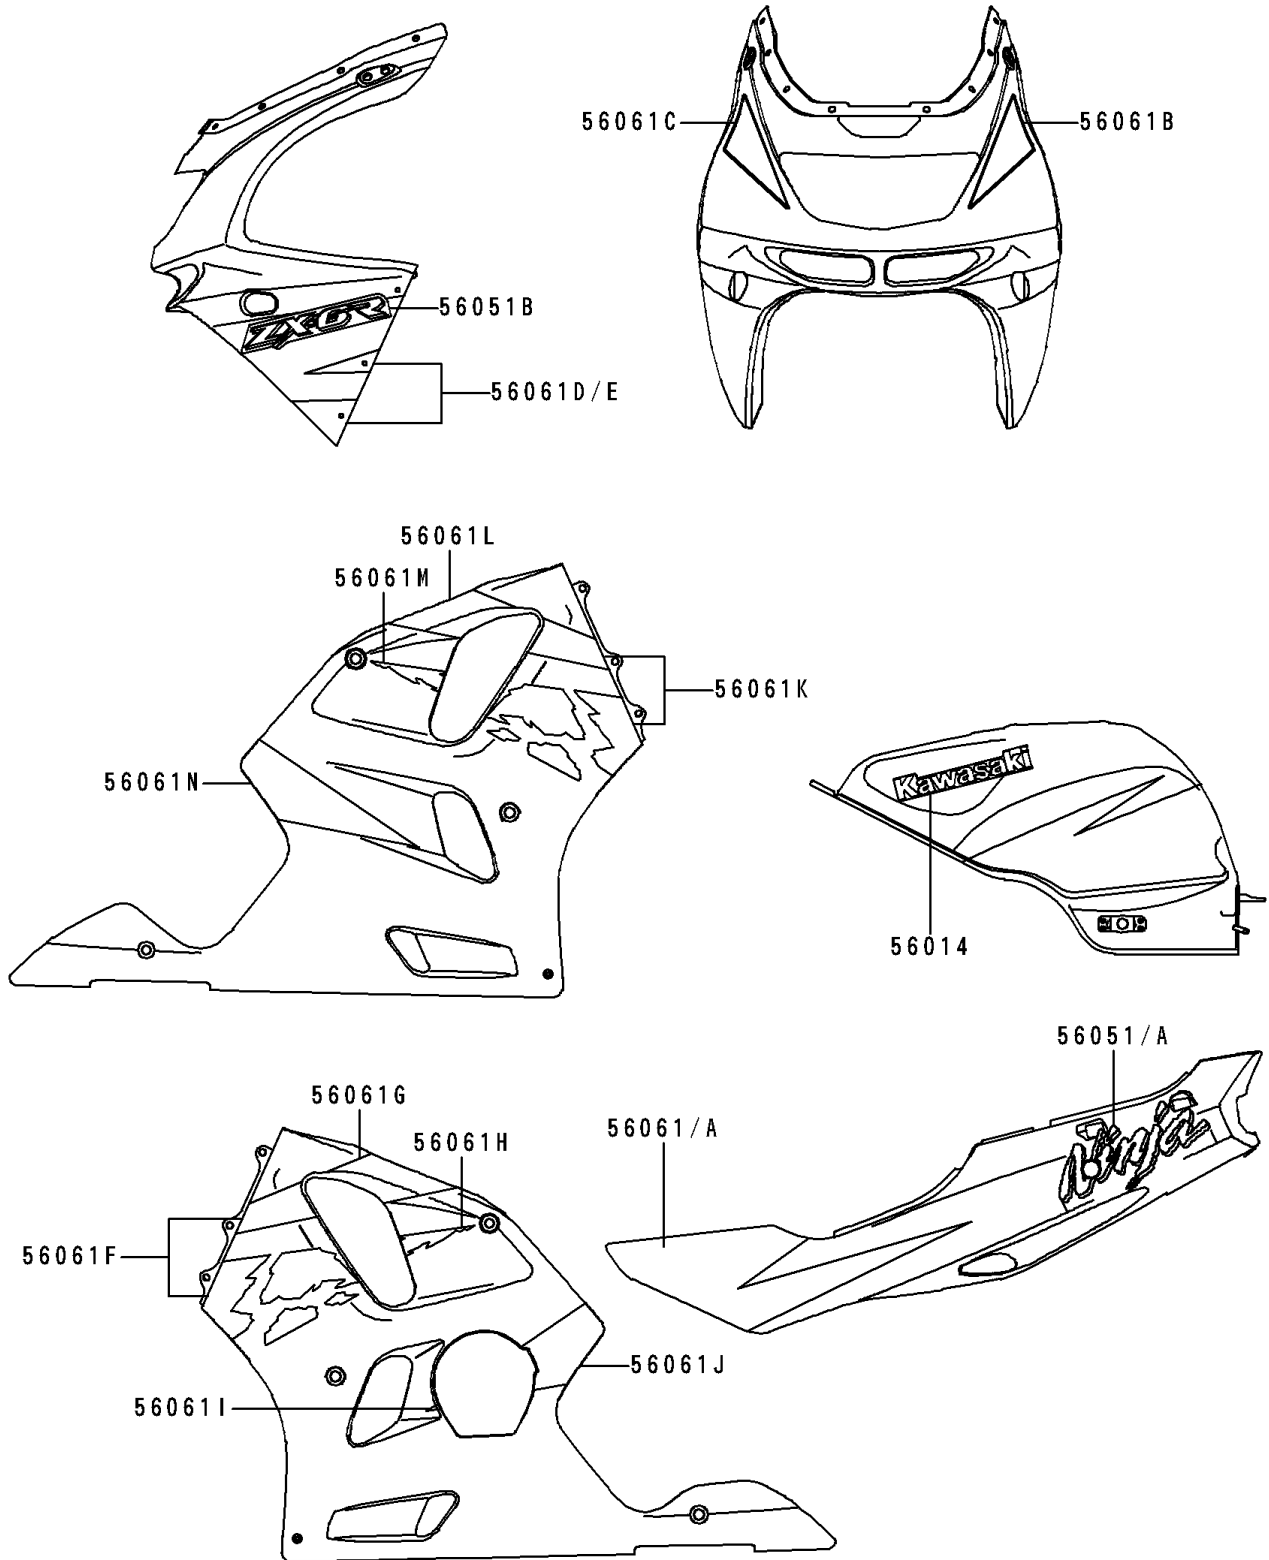

1996 Ninja® ZX™-6R PARTS DIAGRAM

Decals(Green/White)(ZX600-F2)

F2861C

1996 Ninja® ZX™-6R PARTS LIST

Decals(Green/White)(ZX600-F2)

ITEM NAME	PART NUMBER	QUANTITY
EMBLEM,FUEL TANK,KAWASAKI (Ref # 56014)	56014-1316	2
MARK,SIDE COVER,LH,NINJA (Ref # 56051)	56051-1390	1
MARK,SIDE COVER,RH,NINJA (Ref # 56051A)	56051-1391	1
MARK,UPP COWLING,ZX-6R (Ref # 56051B)	56051-1392	2
PATTERN,SIDE COVER,LH (Ref # 56061)	56061-1577	1
PATTERN,SIDE COVER,RH (Ref # 56061A)	56061-1578	1
PATTERN,UPP COWLING,LH (Ref # 56061B)	56061-1579	1
PATTERN,UPP COWLING,RH (Ref # 56061C)	56061-1580	1
PATTERN,UPP COWLING,SIDE,LH (Ref # 56061D)	56061-1581	1
PATTERN,UPP COWLING,SIDE,RH (Ref # 56061E)	56061-1582	1
PATTERN,LWR COWLING,UPP,FR,LH (Ref # 56061F)	56061-1583	1
PATTERN,LWR COWLING,UPP,RR,LH (Ref # 56061G)	56061-1584	1
PATTERN,LWR COWLING,UPP,RR,LH (Ref # 56061H)	56061-1585	1
PATTERN,LWR COWLING,CNT,FR,LH (Ref # 56061I)	56061-1586	1
PATTERN,LWR COWLING,CNT,RR,LH (Ref # 56061J)	56061-1587	1
PATTERN,LWR COWLING,UPP,FR,RH (Ref # 56061K)	56061-1588	1
PATTERN,LWR COWLING,UPP,RR,RH (Ref # 56061L)	56061-1589	1
PATTERN,LWR COWLING,UPP,RR,RH (Ref # 56061M)	56061-1590	1
PATTERN,LWR COWLING,CNT,RH (Ref # 56061N)	56061-1591	1