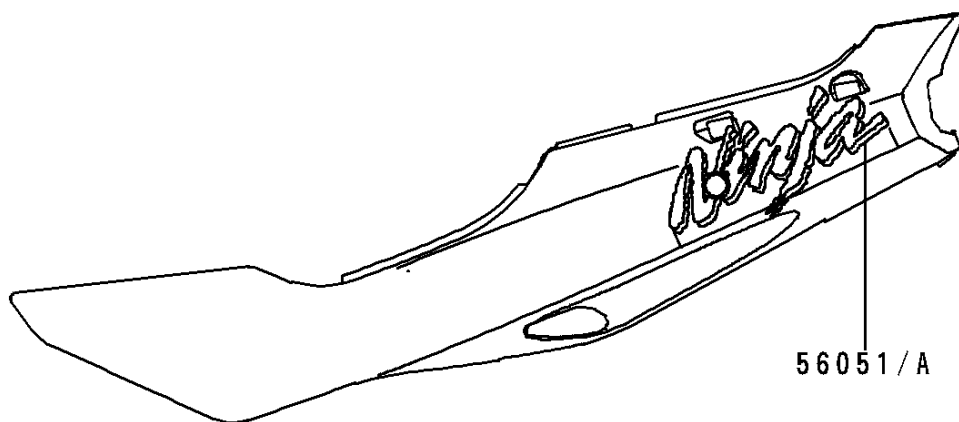

1996 Ninja® ZX™-6R PARTS DIAGRAM

Decals(Red)(ZX600-F2)

F 2 8 6 1 B

1996 Ninja® ZX™-6R PARTS LIST

Decals(Red)(ZX600-F2)

ITEM NAME	PART NUMBER	QUANTITY
EMBLEM,FUEL TANK,KAWASAKI (Ref # 56014)	56014-1330	1
MARK,SIDE COVER,LH,NINJA (Ref # 56051)	56051-1386	1
MARK,SIDE COVER,RH,NINJA (Ref # 56051A)	56051-1387	1
MARK,UPP COWLING,ZX-6R (Ref # 56051B)	56051-1388	1