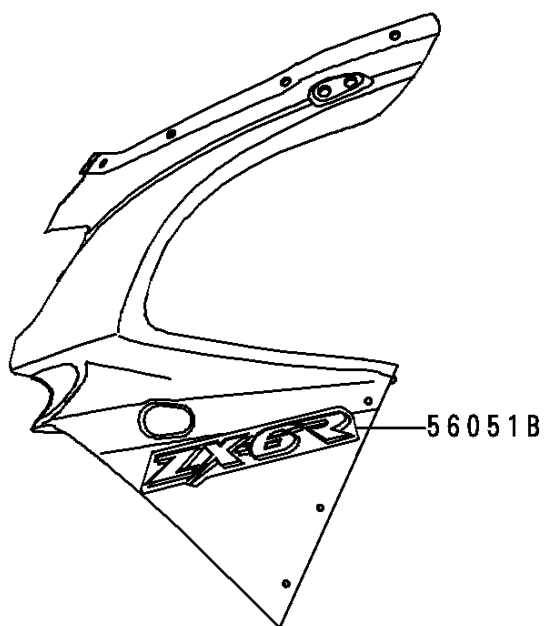

1996 Ninja® ZX™-6R PARTS DIAGRAM

Decals(Red)(ZX600-F2)

F 2 8 6 1 B

1996 Ninja® ZX™-6R PARTS LIST

Decals(Red)(ZX600-F2)

ITEM NAME	PART NUMBER	QUANTITY
EMBLEM,FUEL TANK,KAWASAKI (Ref # 56014)	56014-1330	1
MARK,SIDE COVER,LH,NINJA (Ref # 56051)	56051-1386	1
MARK,SIDE COVER,RH,NINJA (Ref # 56051A)	56051-1387	1
MARK,UPP COWLING,ZX-6R (Ref # 56051B)	56051-1388	1