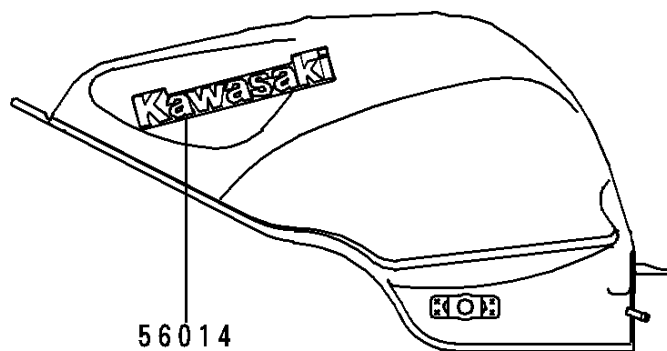

1996 Ninja® ZX™-6R PARTS DIAGRAM

Decals(Red)(ZX600-F2)

F 2 8 6 1 B

1996 Ninja® ZX™-6R PARTS LIST

Decals(Red)(ZX600-F2)

ITEM NAME	PART NUMBER	QUANTITY
EMBLEM,FUEL TANK,KAWASAKI (Ref # 56014)	56014-1330	1
MARK,SIDE COVER,LH,NINJA (Ref # 56051)	56051-1386	1
MARK,SIDE COVER,RH,NINJA (Ref # 56051A)	56051-1387	1
MARK,UPP COWLING,ZX-6R (Ref # 56051B)	56051-1388	1