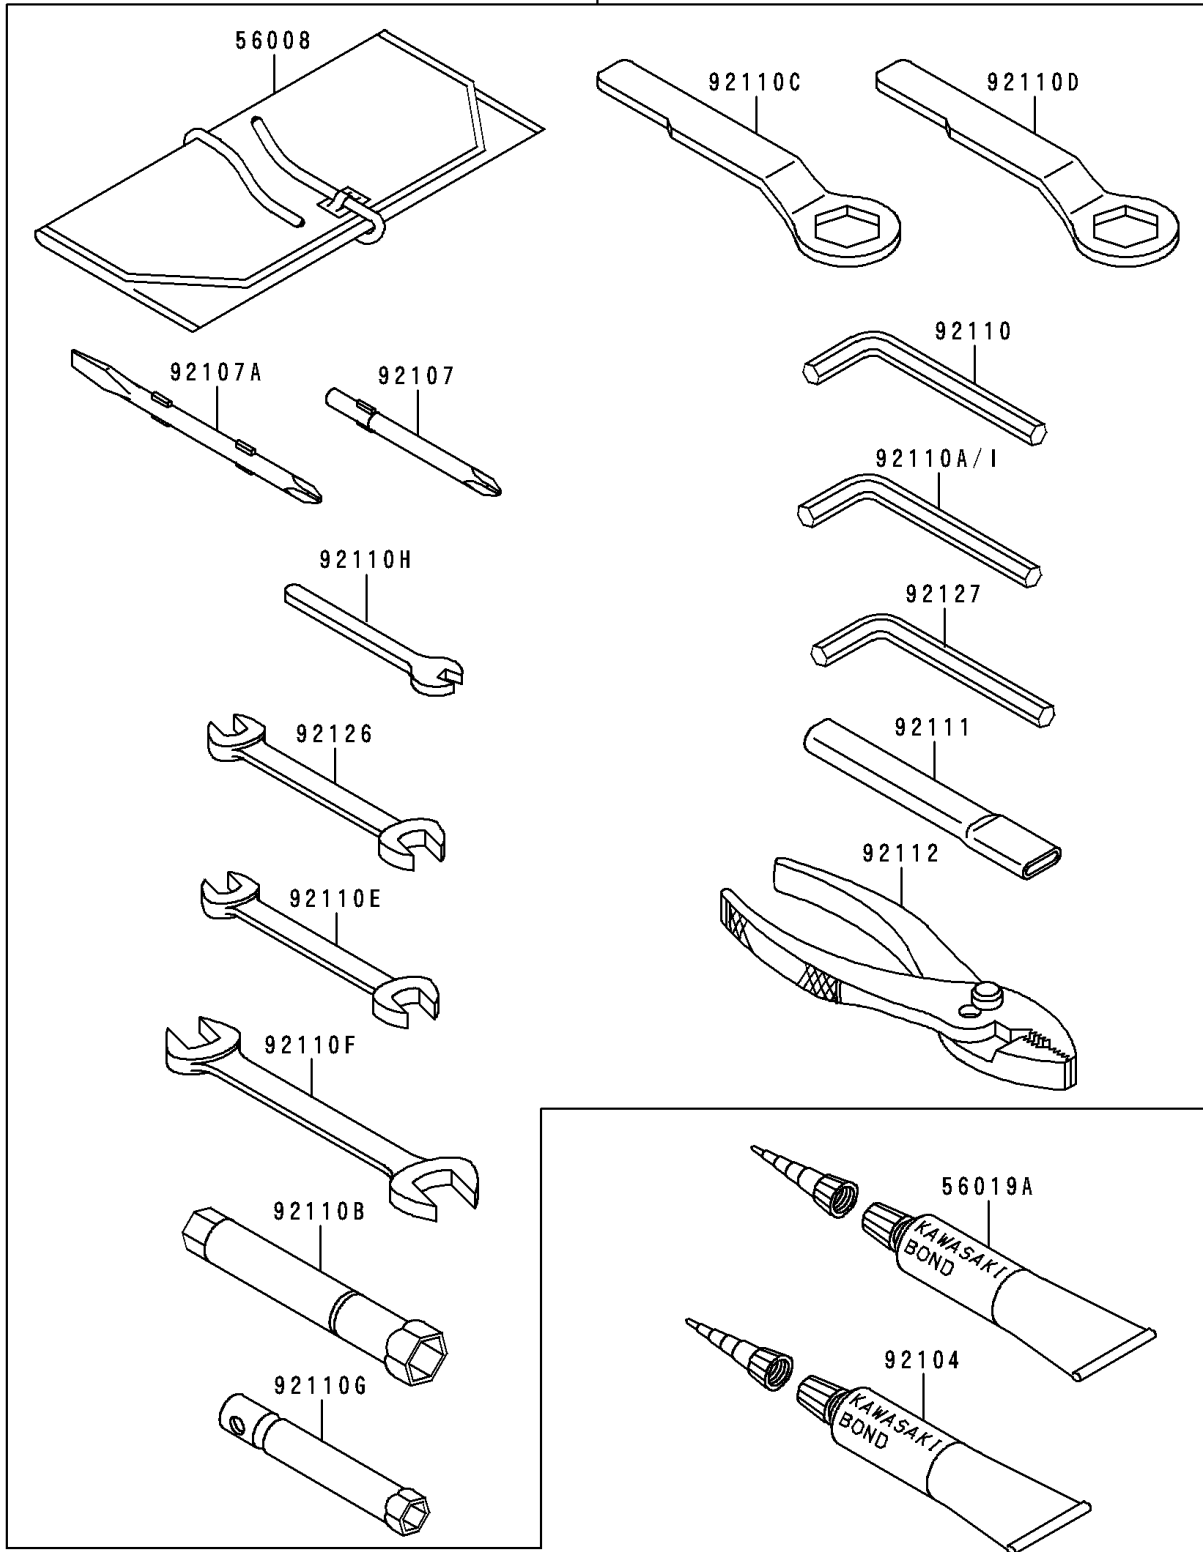

1997 Ninja® ZX™-6R PARTS DIAGRAM

Owner's Tools

56007

F2810

1997 Ninja® ZX™ -6R PARTS LIST

Owner's Tools

ITEM NAME	PART NUMBER	QUANTITY
TOOL-KIT (Ref # 56007)	56007-1399	1
BAG,TOOL (Ref # 56008)	56008-1077	1
THREE BOND TB1211,HT/RS,WHITE (Ref # 56019A)	56019-120	1
GASKET-LIQUID,TUBE,100G,BLACK (Ref # 92104)	92104-1003	1
TOOL-DRIVER,#3PHILLIPS (Ref # 92107)	92107-005	1
TOOL-DRIVER,#2PHILLIPS&SLOT (Ref # 92107A)	92107-1051	1
TOOL-WRENCH,ALLEN,5MM (Ref # 92110)	92110-1015	1
TOOL-WRENCH,ALLEN,3MM (Ref # 92110A)	92110-1140	1
TOOL-WRENCH,BOX,16MM (Ref # 92110B)	92110-1146	1
TOOL-WRENCH,BOX END,27MM (Ref # 92110C)	92110-1147	1
TOOL-WRENCH,BOX END,22MM (Ref # 92110D)	92110-1148	1
TOOL-WRENCH,OPEN END,10X12 (Ref # 92110E)	92110-1152	1
TOOL-WRENCH,OPEN END,14X17 (Ref # 92110F)	92110-1153	1
TOOL-WRENCH,BOX,10MM (Ref # 92110G)	92110-1156	1
TOOL-WRENCH,OPEN END,6MM (Ref # 92110H)	92110-1157	1
TOOL-WRENCH,ALLEN,4MM (Ref # 92110I)	92110-3703	1
TOOL-BAR,BOX END WRENCH (Ref # 92111)	92111-1051	1
TOOL-PLIERS (Ref # 92112)	92112-003	1
TOOL-WRENCH,OPEN END,8X10 (Ref # 92126)	92126-001	1
TOOL-WRENCH,ALLEN,6MM (Ref # 92127)	92127-003	1