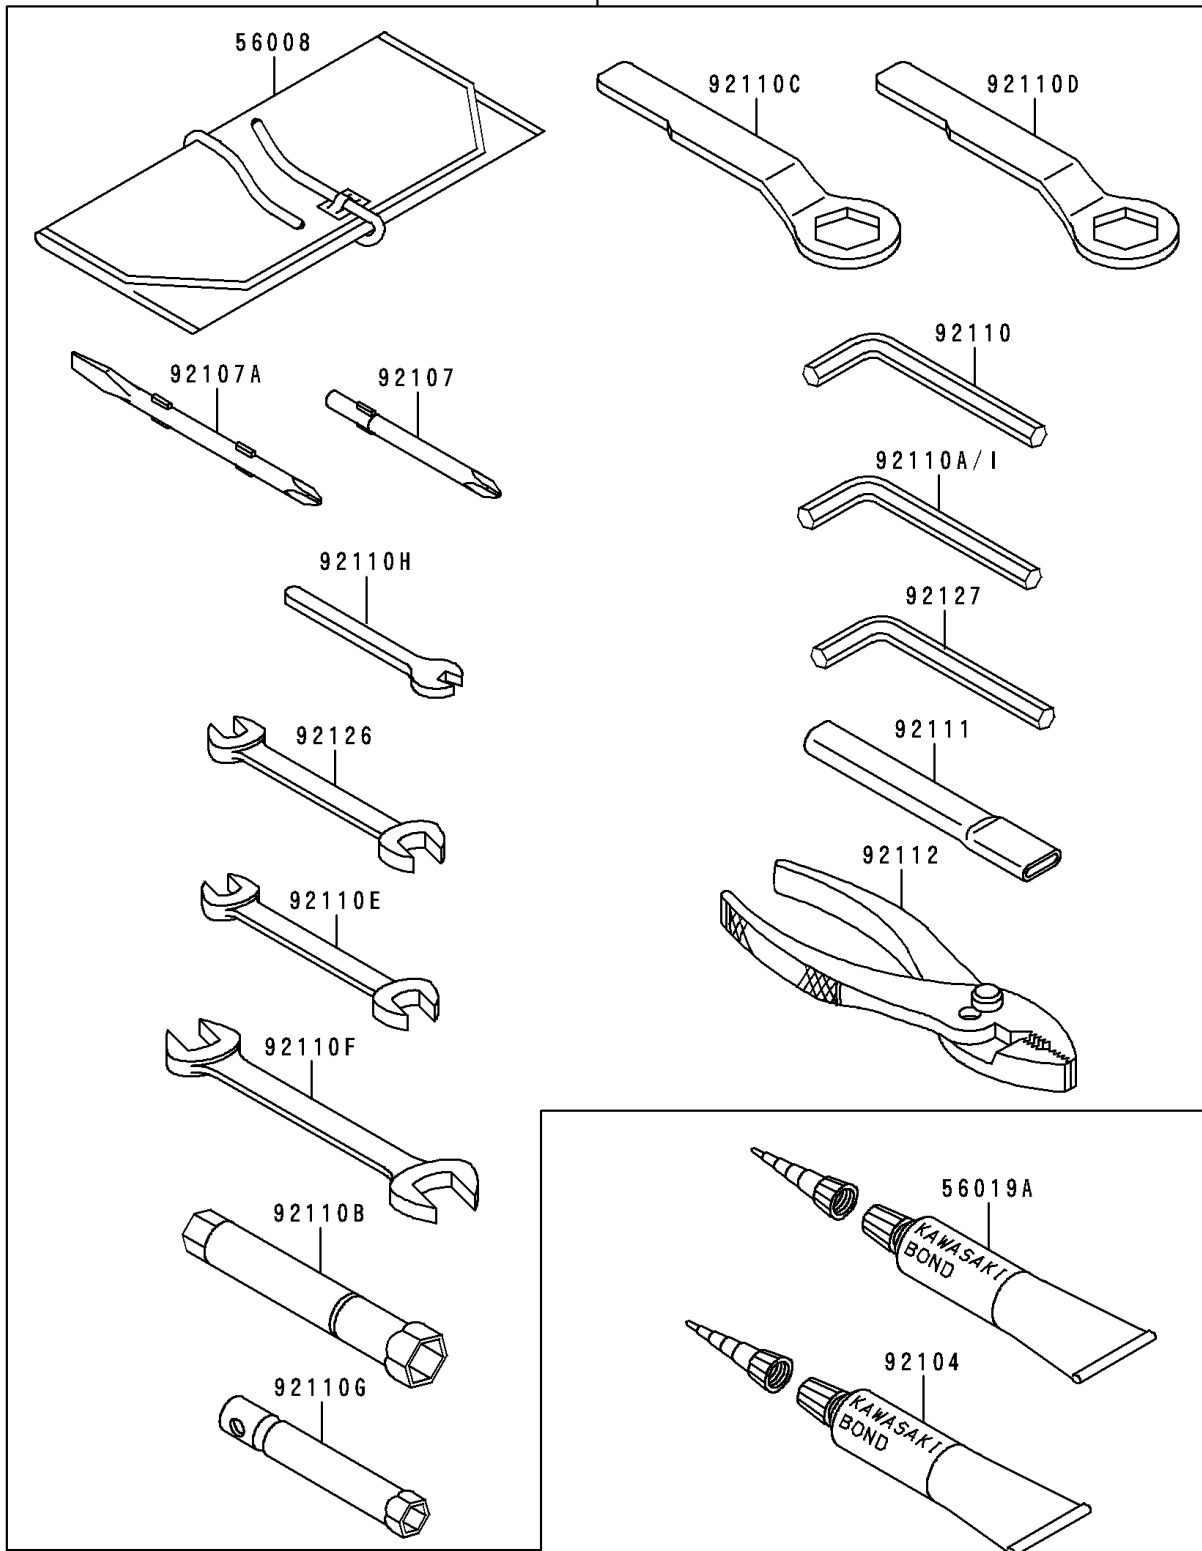

## 1996 Ninja® ZX™-6R PARTS DIAGRAM

Owner's Tools

56007

F2810

## 1996 Ninja® ZX™-6R PARTS LIST

Owner's Tools

ITEM NAME	PART NUMBER	QUANTITY
TOOL-KIT (Ref # 56007)	56007-1399	1
BAG,TOOL (Ref # 56008)	56008-1077	1
THREE BOND TB1211,HT/RS,WHITE (Ref # 56019A)	56019-120	1
GASKET-LIQUID,TUBE,100G,BLACK (Ref # 92104)	92104-1003	1
TOOL-DRIVER,#3PHILLIPS (Ref # 92107)	92107-005	1
TOOL-DRIVER,#2PHILLIPS&SLOT (Ref # 92107A)	92107-1051	1
TOOL-WRENCH,ALLEN,5MM (Ref # 92110)	92110-1015	1
TOOL-WRENCH,ALLEN,3MM (Ref # 92110A)	92110-1140	1
TOOL-WRENCH,BOX,16MM (Ref # 92110B)	92110-1146	1
TOOL-WRENCH,BOX END,27MM (Ref # 92110C)	92110-1147	1
TOOL-WRENCH,BOX END,22MM (Ref # 92110D)	92110-1148	1
TOOL-WRENCH,OPEN END,10X12 (Ref # 92110E)	92110-1152	1
TOOL-WRENCH,OPEN END,14X17 (Ref # 92110F)	92110-1153	1
TOOL-WRENCH,BOX,10MM (Ref # 92110G)	92110-1156	1
TOOL-WRENCH,OPEN END,6MM (Ref # 92110H)	92110-1157	1
TOOL-WRENCH,ALLEN,4MM (Ref # 92110I)	92110-3703	1
TOOL-BAR,BOX END WRENCH (Ref # 92111)	92111-1051	1
TOOL-PLIERS (Ref # 92112)	92112-003	1
TOOL-WRENCH,OPEN END,8X10 (Ref # 92126)	92126-001	1
TOOL-WRENCH,ALLEN,6MM (Ref # 92127)	92127-003	1