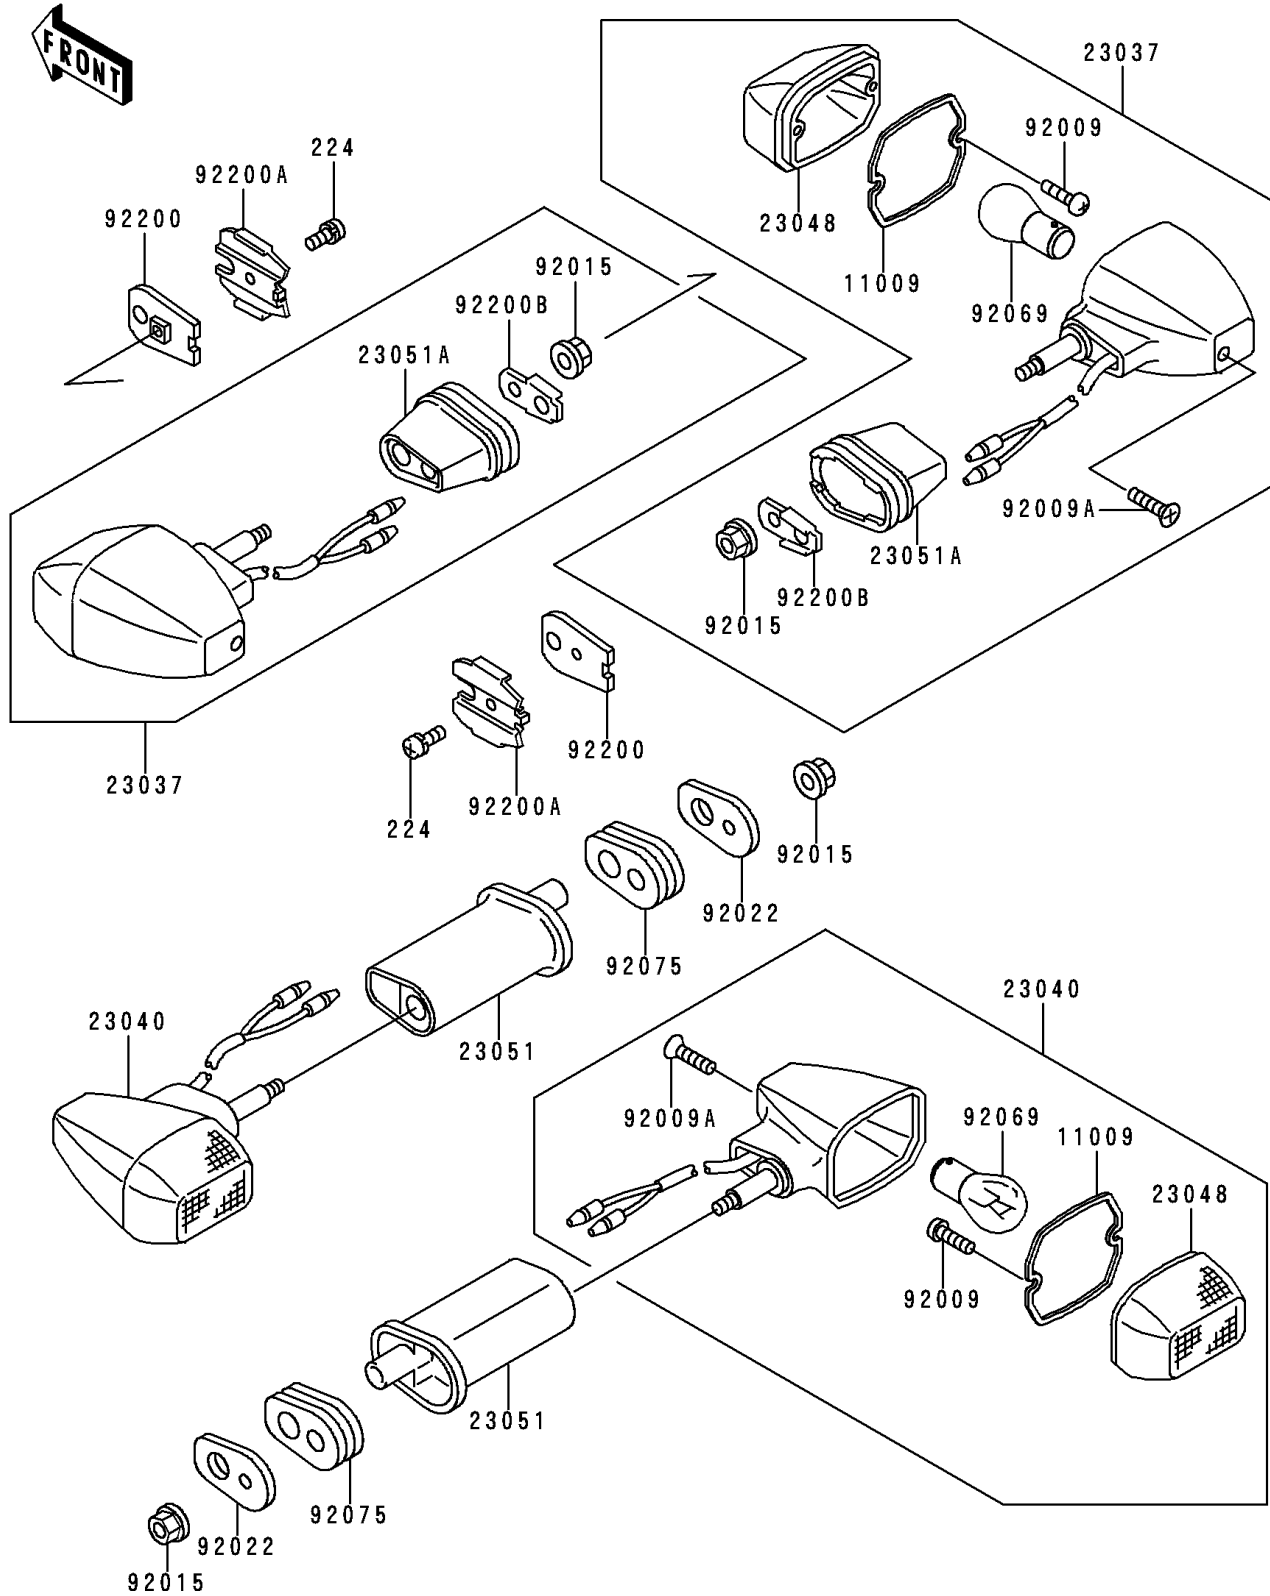

1997 Ninja® ZX™-6R PARTS DIAGRAM

Turn Signals

F2730

1997 Ninja® ZX™ -6R PARTS LIST

Turn Signals

ITEM NAME	PART NUMBER	QUANTITY
SCREW-PAN-WP-CROS,4X8 (Ref # 224)	224C0408	2
GASKET,SIGNAL LAMP (Ref # 11009)	11009-1402	4
LAMP-ASSY-SIGNAL,FR (Ref # 23037)	23037-1257	2
LAMP-SIGNAL,RR (Ref # 23040)	23040-1195	2
LENS-SIGNAL LAMP (Ref # 23048)	23048-1054	4
BRACKET-SIGNAL LAMP (Ref # 23051)	23051-1164	2
BRACKET-SIGNAL LAMP,FR (Ref # 23051A)	23051-1207	2
SCREW,TAPPING,3X16 (Ref # 92009)	92009-1115	8
SCREW,TAPPING,4X20 (Ref # 92009A)	92009-1304	4
NUT,FLANGED,6MM (Ref # 92015)	92015-1367	4
WASHER,SIGNAL LAMP (Ref # 92022)	92022-1672	2
BULB,12V 32CP(23W) (Ref # 92069)	92069-055	4
DAMPER,SIGNAL LAMP (Ref # 92075)	92075-1698	2
WASHER,SIGNAL LAMP (Ref # 92200)	92200-1015	2
WASHER,SIGNAL LAMP (Ref # 92200A)	92200-1016	2
WASHER (Ref # 92200B)	92200-1021	2