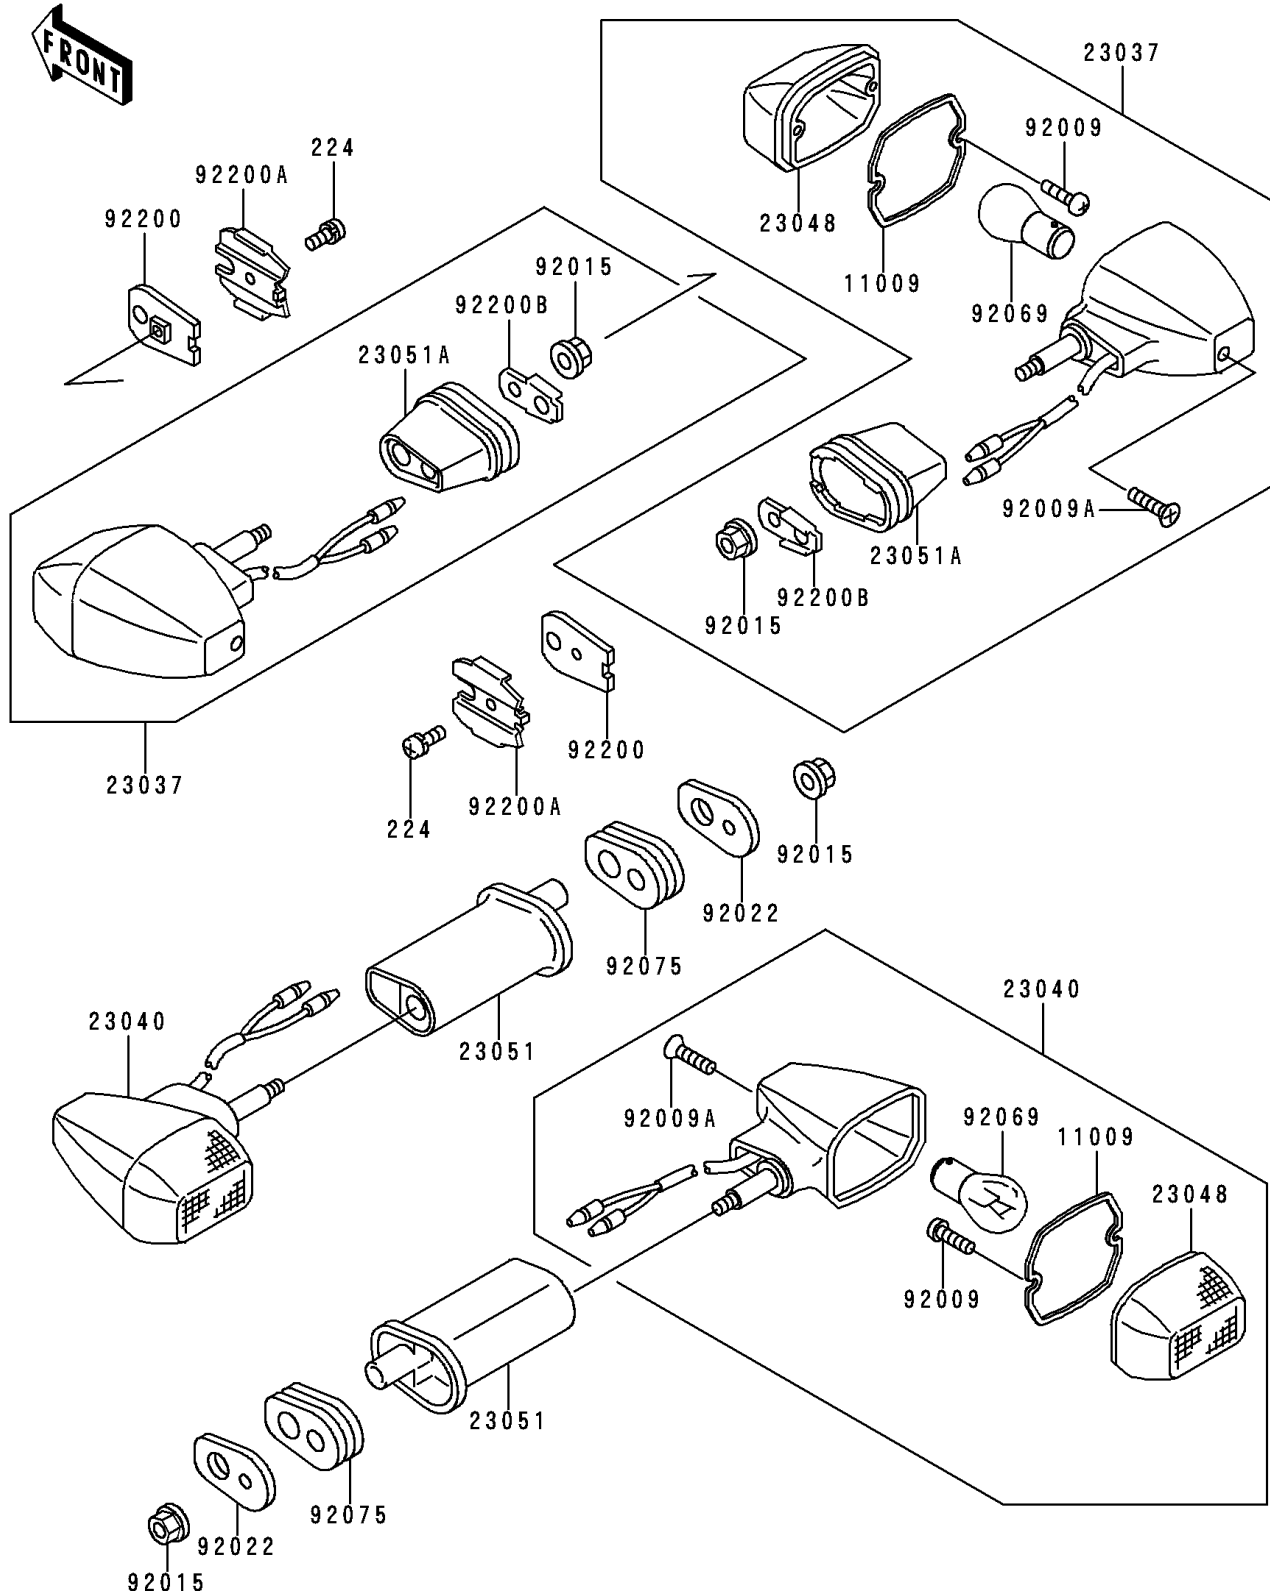

1996 Ninja® ZX™-6R PARTS DIAGRAM

Turn Signals

F2730

1996 Ninja® ZX™-6R PARTS LIST

Turn Signals

ITEM NAME	PART NUMBER	QUANTITY
SCREW-PAN-WP-CROS,4X8 (Ref # 224)	224C0408	1
GASKET,SIGNAL LAMP (Ref # 11009)	11009-1402	1
LAMP-ASSY-SIGNAL,FR (Ref # 23037)	23037-1257	1
LAMP-SIGNAL,RR (Ref # 23040)	23040-1195	1
LENS-SIGNAL LAMP (Ref # 23048)	23048-1054	1
BRACKET-SIGNAL LAMP (Ref # 23051)	23051-1164	1
BRACKET-SIGNAL LAMP,FR (Ref # 23051A)	23051-1207	1
SCREW,TAPPING,3X16 (Ref # 92009)	92009-1115	1
SCREW,TAPPING,4X20 (Ref # 92009A)	92009-1304	1
NUT,FLANGED,6MM (Ref # 92015)	92015-1367	1
WASHER,SIGNAL LAMP (Ref # 92022)	92022-1672	1
BULB,12V 32CP(23W) (Ref # 92069)	92069-055	1
DAMPER,SIGNAL LAMP (Ref # 92075)	92075-1698	1
WASHER,SIGNAL LAMP (Ref # 92200)	92200-1015	1
WASHER,SIGNAL LAMP (Ref # 92200A)	92200-1016	1
WASHER (Ref # 92200B)	92200-1021	1