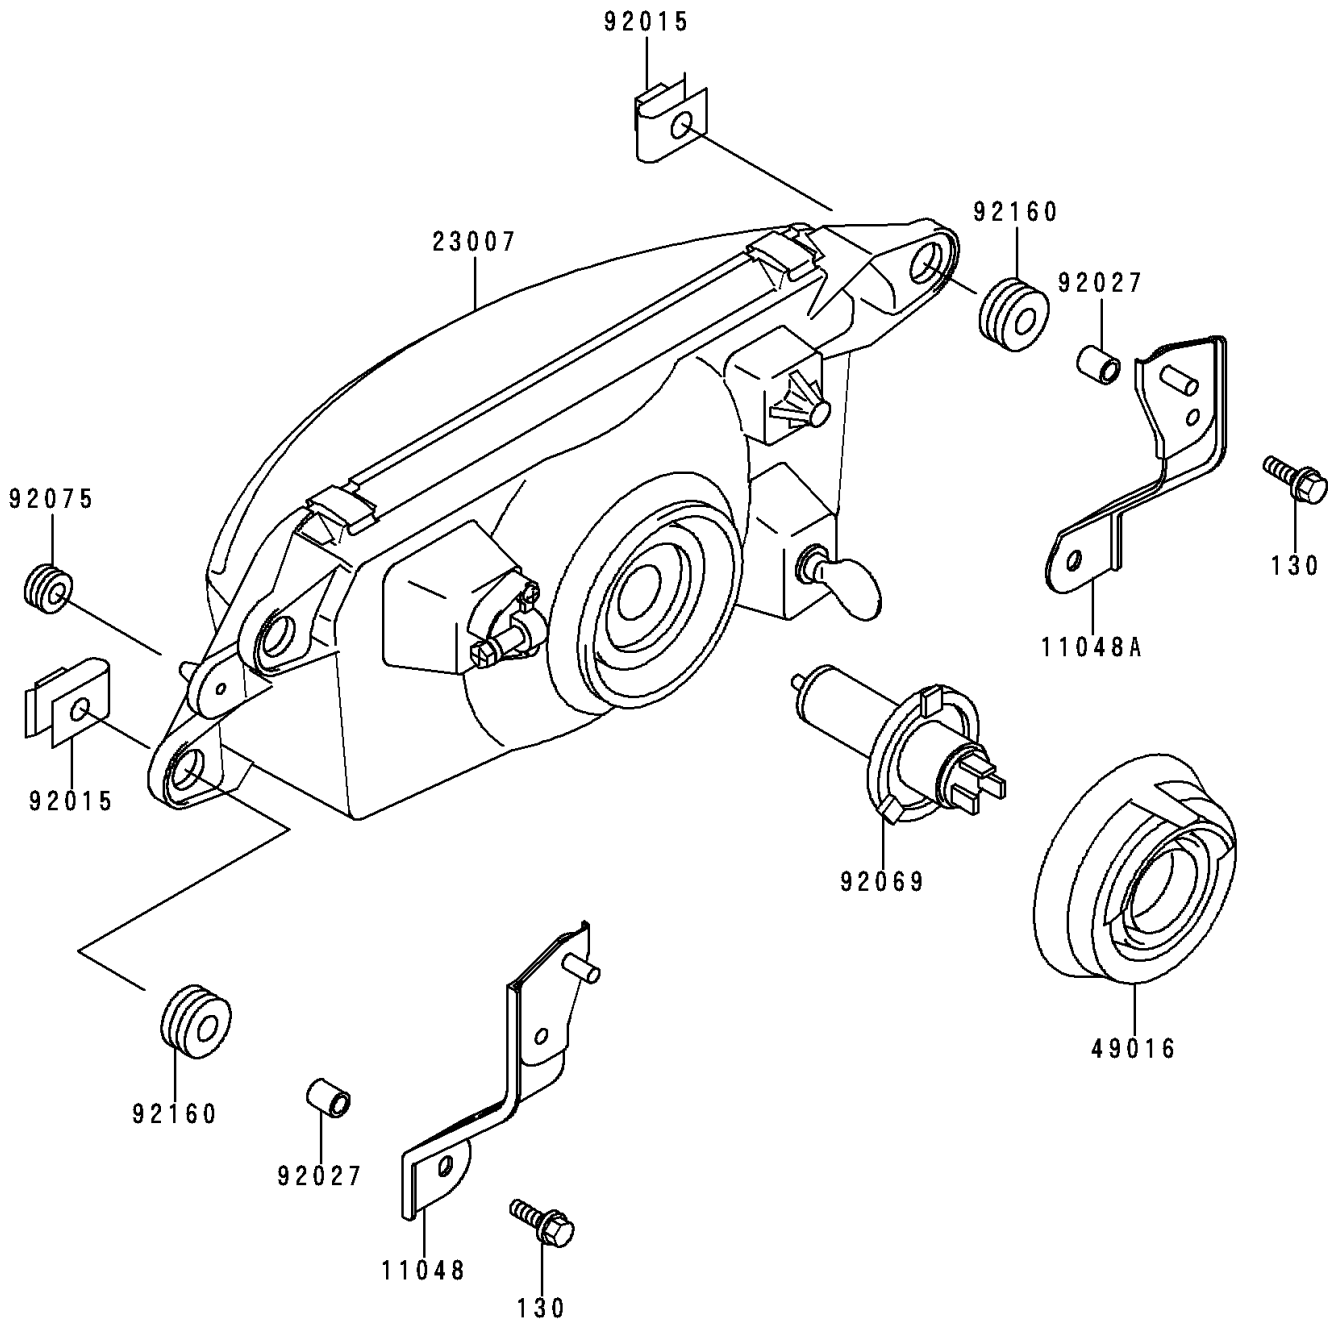

1997 Ninja® ZX™-6R PARTS DIAGRAM

Headlight(s)

F 27 10

1997 Ninja® ZX™-6R PARTS LIST

Headlight(s)

ITEM NAME	PART NUMBER	QUANTITY
BOLT-FLANGED,6X25 (Ref # 130)	130J0625	4
BRACKET,HEAD LAMP,LH (Ref # 11048)	11048-1895	1
BRACKET,HEAD LAMP,RH (Ref # 11048A)	11048-1896	1
LENS-COMP,HEAD LAMP (Ref # 23007)	23007-1312	1
COVER-SEAL,HEAD LAMP (Ref # 49016)	49016-1135	1
NUT,6MM (Ref # 92015)	92015-1094	4
COLLAR,6.8X10X12 (Ref # 92027)	92027-162	4
BULB,12V 60/55W,H4 (Ref # 92069)	92069-1002	1
DAMPER (Ref # 92075)	92075-1912	2
DAMPER (Ref # 92160)	92160-1162	4