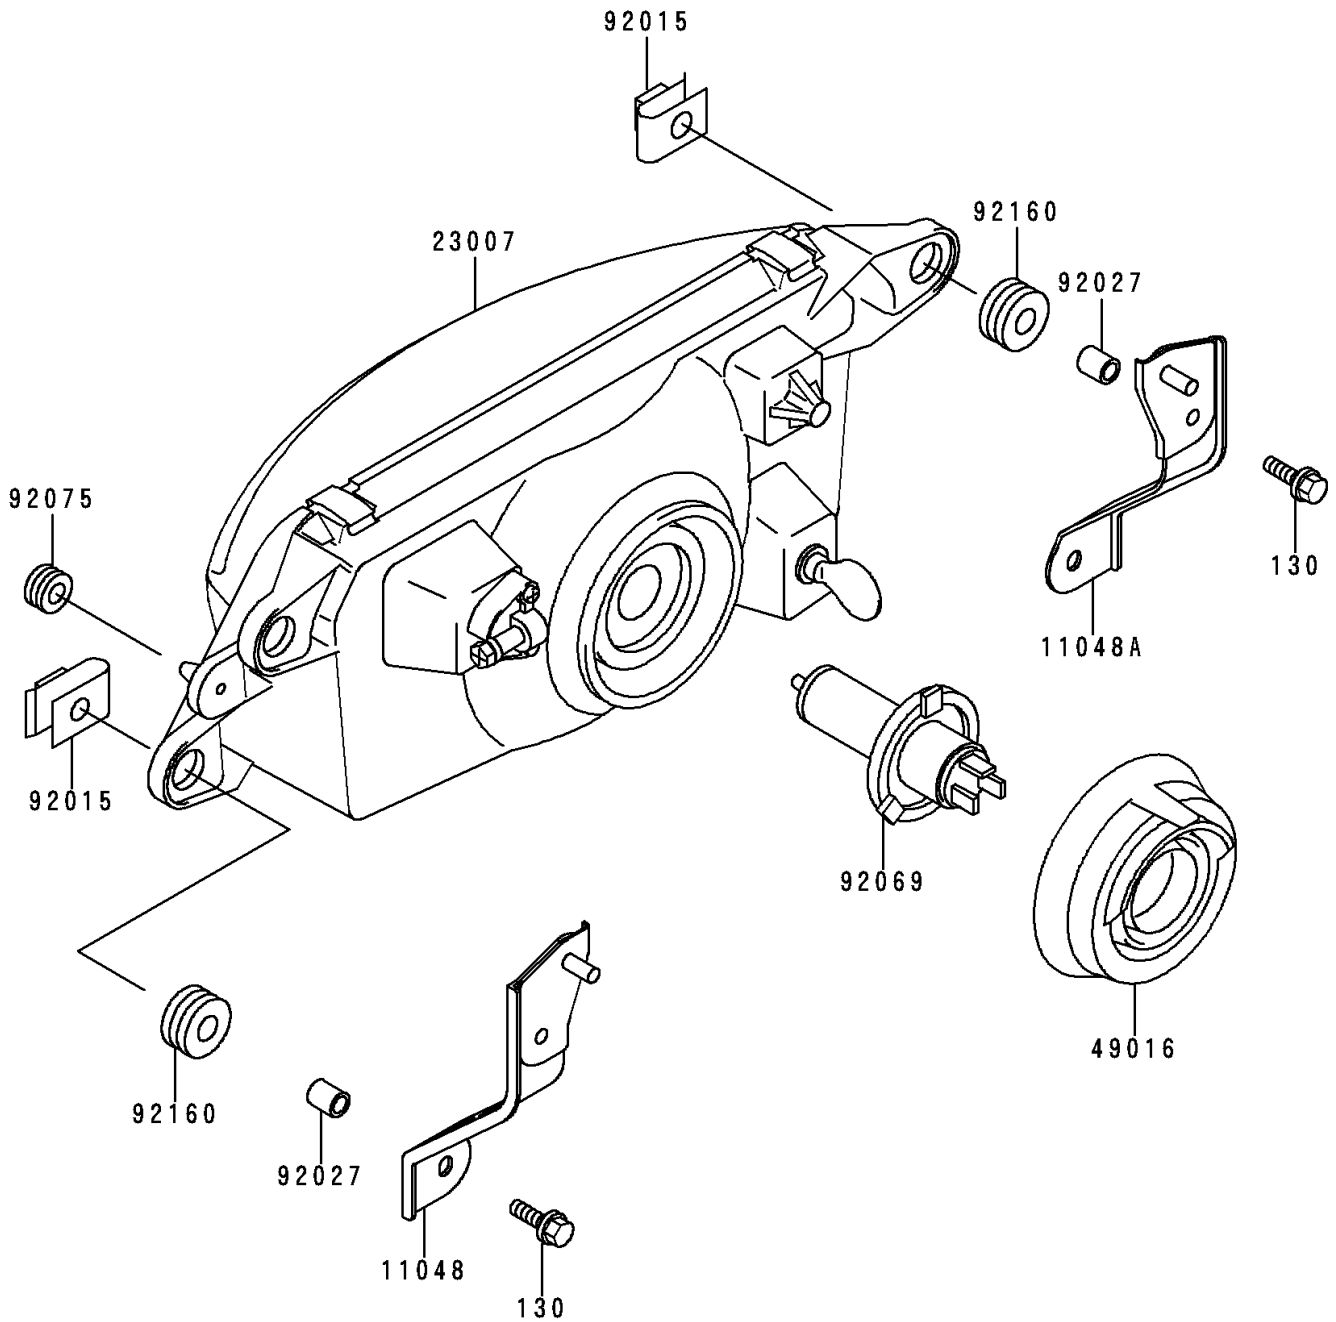

## 1996 Ninja® ZX™-6R PARTS DIAGRAM

Headlight(s)

F2710

## 1996 Ninja® ZX™-6R PARTS LIST

Headlight(s)

ITEM NAME	PART NUMBER	QUANTITY
BOLT-FLANGED,6X25 (Ref # 130)	130J0625	1
BRACKET,HEAD LAMP,LH (Ref # 11048)	11048-1895	1
BRACKET,HEAD LAMP,RH (Ref # 11048A)	11048-1896	1
LENS-COMP,HEAD LAMP (Ref # 23007)	23007-1312	1
COVER-SEAL,HEAD LAMP (Ref # 49016)	49016-1135	1
NUT,6MM (Ref # 92015)	92015-1094	1
COLLAR,6.8X10X12 (Ref # 92027)	92027-162	1
BULB,12V 60/55W,H4 (Ref # 92069)	92069-1002	1
DAMPER (Ref # 92075)	92075-1912	1
DAMPER (Ref # 92160)	92160-1162	1