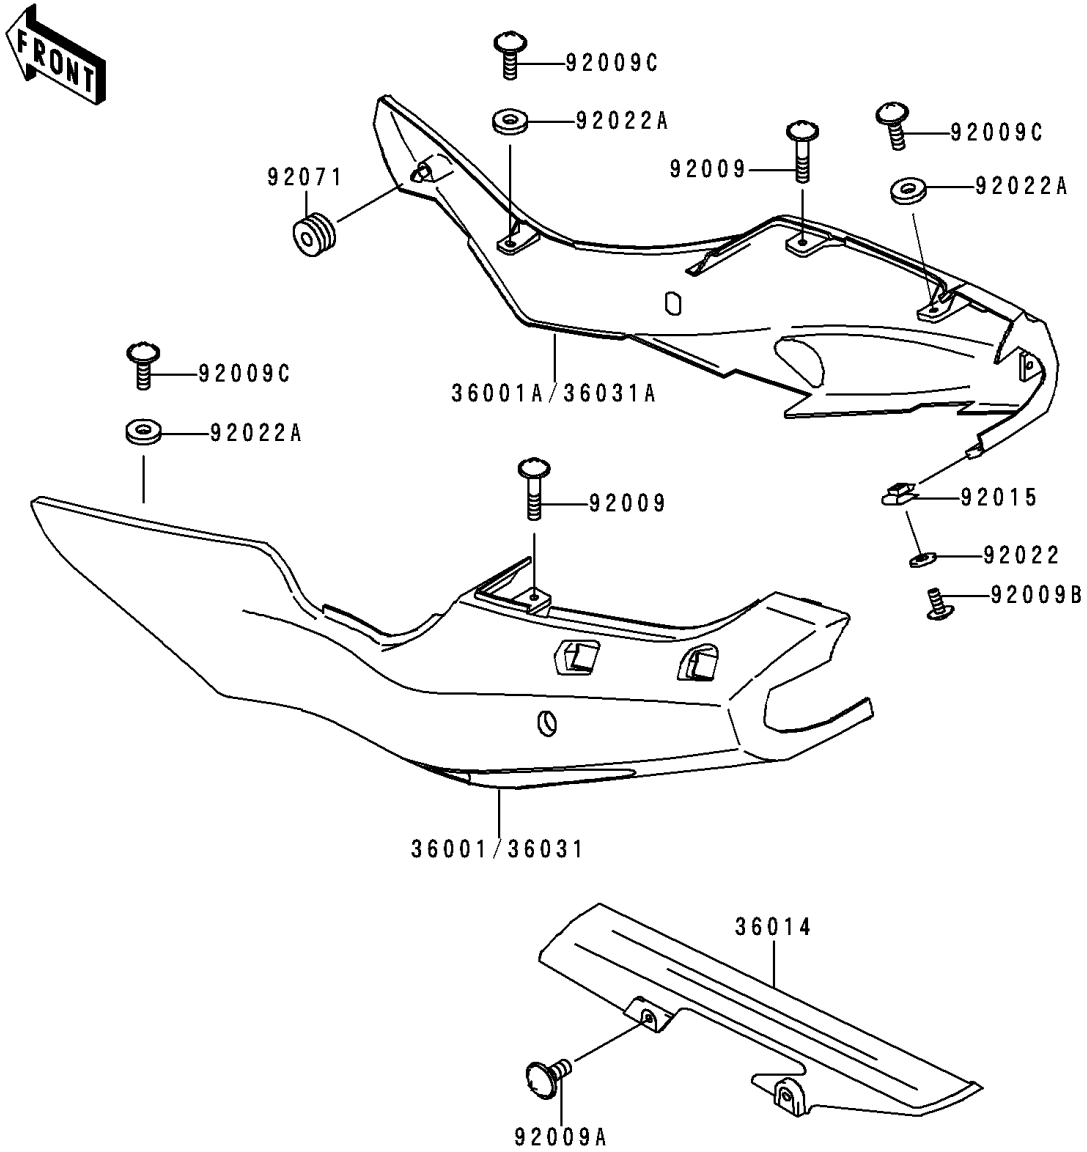

1996 Ninja® ZX™-6R PARTS DIAGRAM

Side Covers/Chain Cover(ZX600-F2)

F2610A

1996 Ninja® ZX™-6R PARTS LIST

Side Covers/Chain Cover(ZX600-F2)

ITEM NAME	PART NUMBER	QUANTITY
COVER-SIDE,LH,F.RED (Ref # 36001)	36001-1540-B1	1
COVER-SIDE,RH,F.RED (Ref # 36001A)	36001-1541-B1	1
CASE-CHAIN (Ref # 36014)	36014-1196	1
COVER-SIDE,LH,P.A.WHITE (Ref # 36031)	36031-5053-R1	1
COVER-SIDE,RH,P.A.WHITE (Ref # 36031A)	36031-5054-R1	1
SCREW,6X22,BLACK (Ref # 92009)	92009-1256	1
SCREW,6X10 (Ref # 92009A)	92009-1402	1
SCREW,5X16 (Ref # 92009B)	92009-1654	1
SCREW,6X18 (Ref # 92009C)	92009-1663	1
NUT,5MM (Ref # 92015)	92015-1798	1
WASHER,NYLON,5.3X11.5X1.5 (Ref # 92022)	92022-1521	1
WASHER,6.5X16X1.0 (Ref # 92022A)	92022-1654	1
GROMMET (Ref # 92071)	92071-056	1