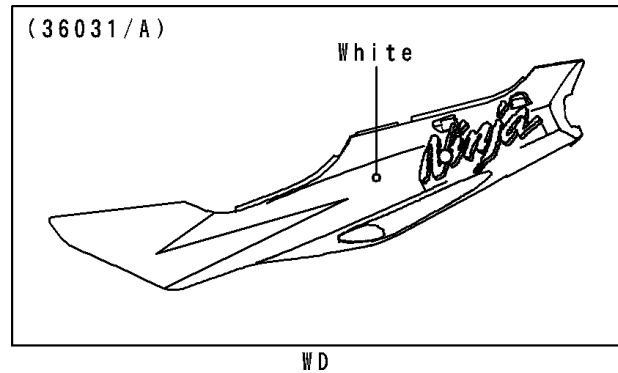

1996 Ninja® ZX™-6R PARTS DIAGRAM

Side Covers/Chain Cover(ZX600-F2)

F2610A

1996 Ninja® ZX™-6R PARTS LIST

Side Covers/Chain Cover(ZX600-F2)

ITEM NAME	PART NUMBER	QUANTITY
COVER-SIDE,LH,F.RED (Ref # 36001)	36001-1540-B1	1
COVER-SIDE,RH,F.RED (Ref # 36001A)	36001-1541-B1	1
CASE-CHAIN (Ref # 36014)	36014-1196	1
COVER-SIDE,LH,P.A.WHITE (Ref # 36031)	36031-5053-R1	1
COVER-SIDE,RH,P.A.WHITE (Ref # 36031A)	36031-5054-R1	1
SCREW,6X22,BLACK (Ref # 92009)	92009-1256	1
SCREW,6X10 (Ref # 92009A)	92009-1402	1
SCREW,5X16 (Ref # 92009B)	92009-1654	1
SCREW,6X18 (Ref # 92009C)	92009-1663	1
NUT,5MM (Ref # 92015)	92015-1798	1
WASHER,NYLON,5.3X11.5X1.5 (Ref # 92022)	92022-1521	1
WASHER,6.5X16X1.0 (Ref # 92022A)	92022-1654	1
GROMMET (Ref # 92071)	92071-056	1