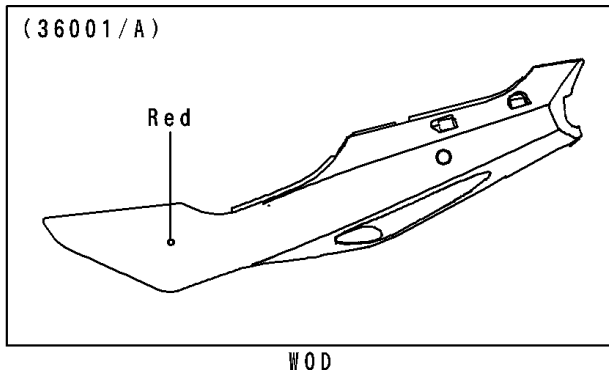

1996 Ninja® ZX™-6R PARTS DIAGRAM

Side Covers/Chain Cover(ZX600-F2)

F2610A

1996 Ninja® ZX™-6R PARTS LIST

Side Covers/Chain Cover(ZX600-F2)

ITEM NAME	PART NUMBER	QUANTITY
COVER-SIDE,LH,F.RED (Ref # 36001)	36001-1540-B1	1
COVER-SIDE,RH,F.RED (Ref # 36001A)	36001-1541-B1	1
CASE-CHAIN (Ref # 36014)	36014-1196	1
COVER-SIDE,LH,P.A.WHITE (Ref # 36031)	36031-5053-R1	1
COVER-SIDE,RH,P.A.WHITE (Ref # 36031A)	36031-5054-R1	1
SCREW,6X22,BLACK (Ref # 92009)	92009-1256	1
SCREW,6X10 (Ref # 92009A)	92009-1402	1
SCREW,5X16 (Ref # 92009B)	92009-1654	1
SCREW,6X18 (Ref # 92009C)	92009-1663	1
NUT,5MM (Ref # 92015)	92015-1798	1
WASHER,NYLON,5.3X11.5X1.5 (Ref # 92022)	92022-1521	1
WASHER,6.5X16X1.0 (Ref # 92022A)	92022-1654	1
GROMMET (Ref # 92071)	92071-056	1