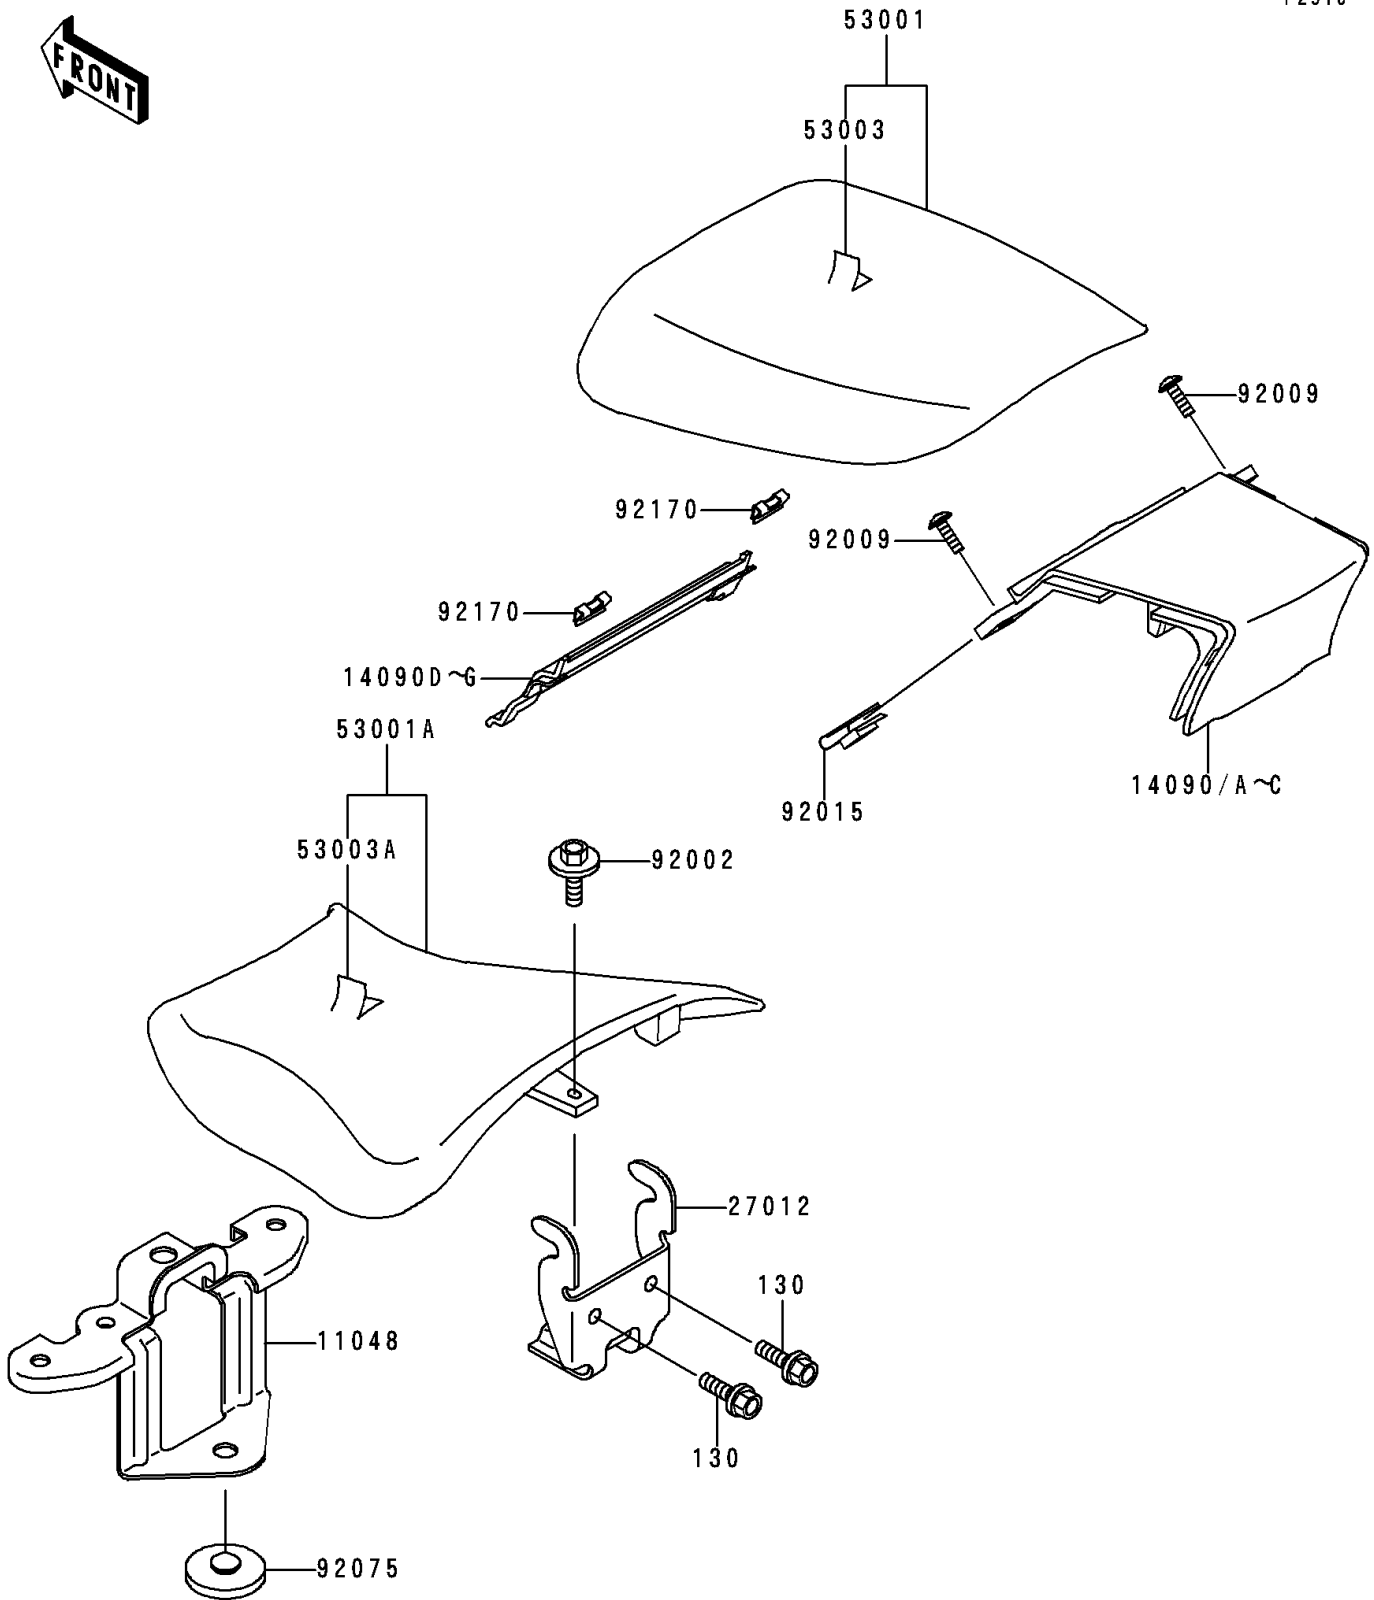

1997 Ninja® ZX™-6R PARTS DIAGRAM

Seat

F2510

1997 Ninja® ZX™ -6R PARTS LIST

Seat

ITEM NAME	PART NUMBER	QUANTITY
BOLT-FLANGED (Ref # 130)	130J0610	2
BRACKET,FRONT SEAT (Ref # 11048)	11048-1865	1
COVER,TAIL,CNT,C.P.RED (Ref # 14090)	14090-1523-A5	1
COVER,TAIL,CNT,L.GREEN (Ref # 14090C)	14090-1523-7F	1
COVER,TAIL,FR,CNT,C.P.RED (Ref # 14090D)	14090-1610-A5	1
COVER,TAIL,FR,CNT,L.GREEN (Ref # 14090G)	14090-1610-7F	1
HOOK,REAR SEAT (Ref # 27012)	27012-1486	1
SEAT-ASSY,RR,BLACK (Ref # 53001)	53001-1643-MA	1
SEAT-ASSY,FR,BLACK (Ref # 53001A)	53001-1770-MA	1
LEATHER,REAR SEAT,BLACK (Ref # 53003)	53003-1252-MA	1
LEATHER,FRONT SEAT,BLACK (Ref # 53003A)	53003-1323-MA	1
BOLT,6X14 (Ref # 92002)	92002-1351	1
SCREW,5X16 (Ref # 92009)	92009-1654	2
NUT,5MM (Ref # 92015)	92015-1798	2
DAMPER,RUBBER (Ref # 92075)	92075-078	1
CLAMP (Ref # 92170)	92170-1440	2