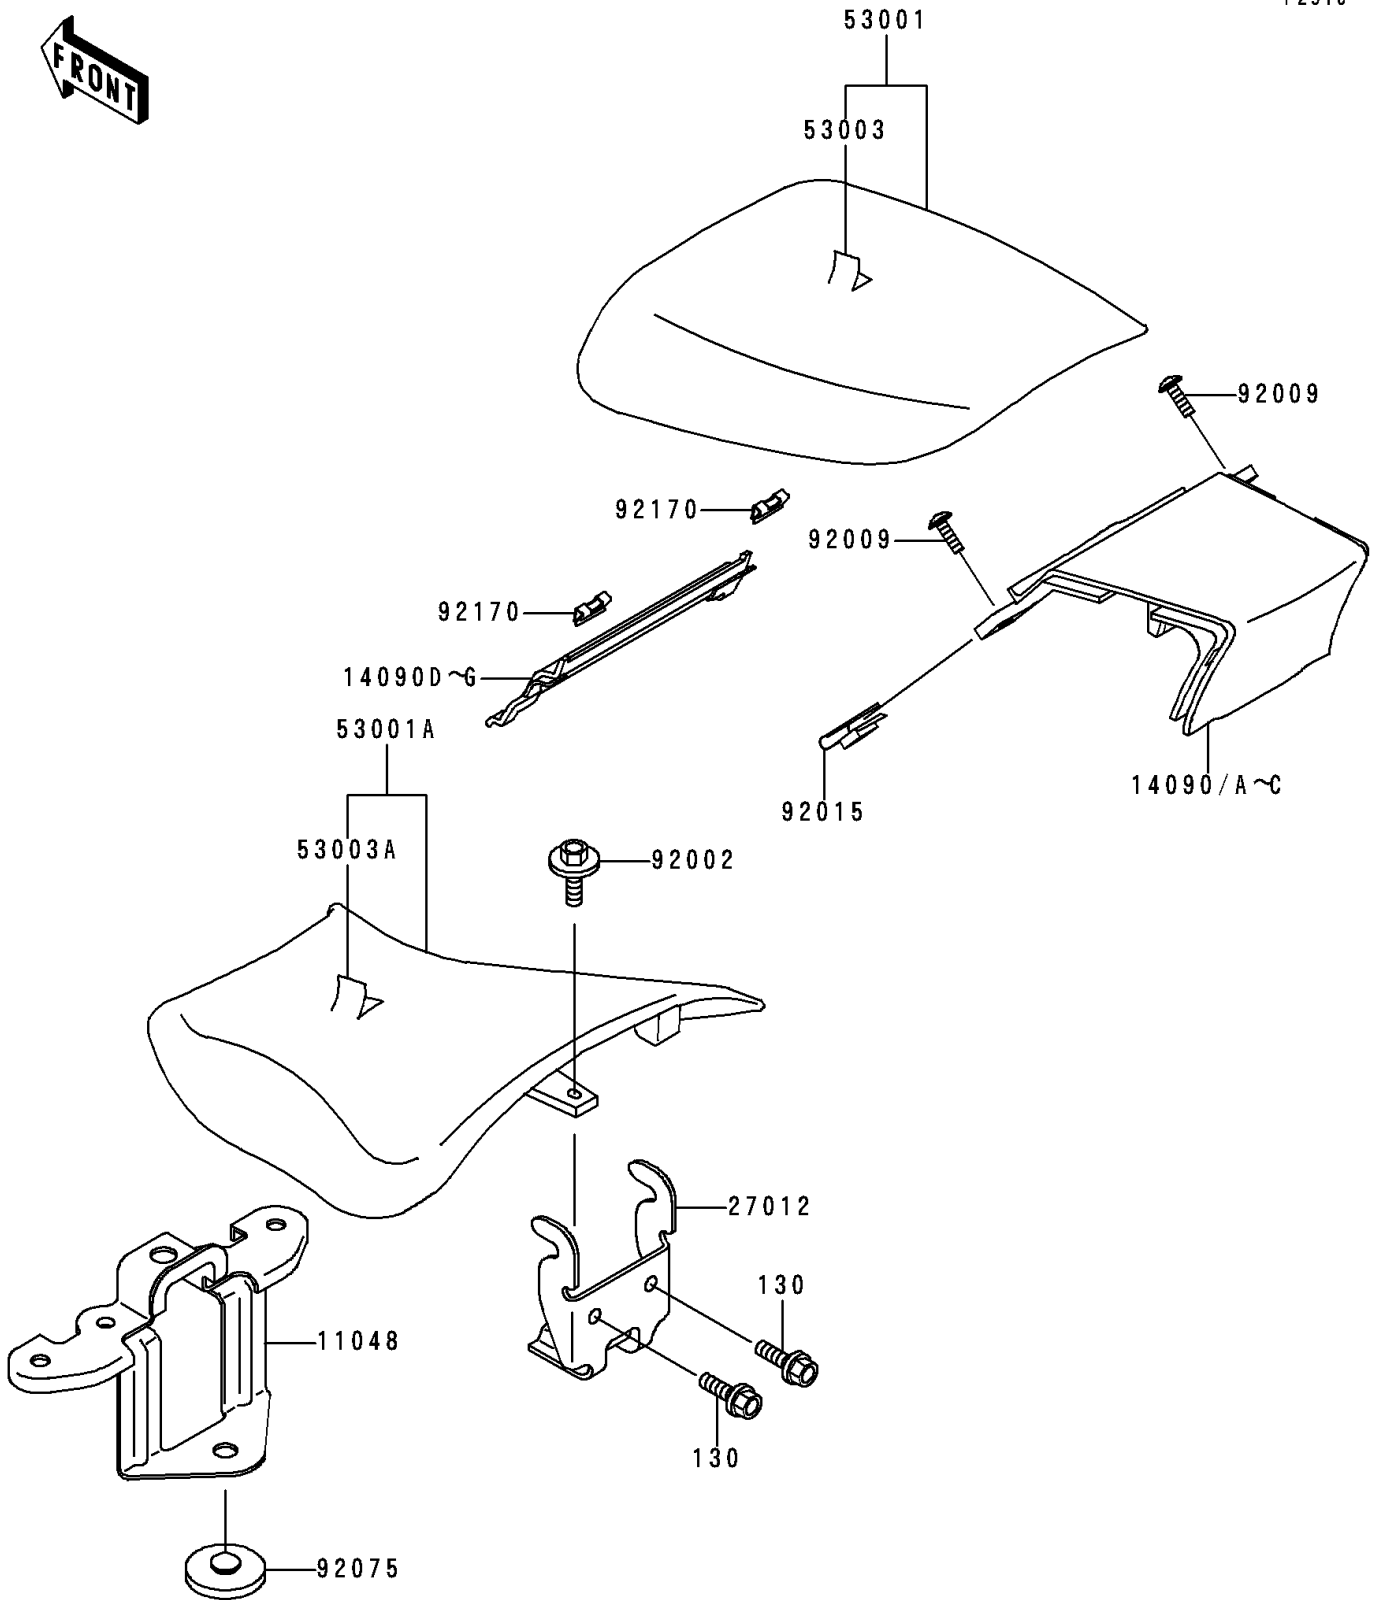

1996 Ninja® ZX™-6R PARTS DIAGRAM

Seat

F2510

1996 Ninja® ZX™-6R PARTS LIST

Seat

ITEM NAME	PART NUMBER	QUANTITY
BOLT-FLANGED (Ref # 130)	130J0610	1
BRACKET,FRONT SEAT (Ref # 11048)	11048-1865	1
COVER,TAIL,CNT,F.RED (Ref # 14090A)	14090-1523-B1	1
COVER,TAIL,CNT,P.A.WHITE (Ref # 14090B)	14090-1523-R1	1
COVER,TAIL,FR,CNT,F.RED (Ref # 14090E)	14090-1610-B1	1
COVER,TAIL,FR,CNT,P.A.WHITE (Ref # 14090F)	14090-1610-R1	1
HOOK,REAR SEAT (Ref # 27012)	27012-1486	1
SEAT-ASSY,RR,BLACK (Ref # 53001)	53001-1643-MA	1
SEAT-ASSY,FR,BLACK (Ref # 53001A)	53001-1770-MA	1
LEATHER,REAR SEAT,BLACK (Ref # 53003)	53003-1252-MA	1
LEATHER,FRONT SEAT,BLACK (Ref # 53003A)	53003-1323-MA	1
BOLT,6X14 (Ref # 92002)	92002-1351	1
SCREW,5X16 (Ref # 92009)	92009-1654	1
NUT,5MM (Ref # 92015)	92015-1798	1
DAMPER,RUBBER (Ref # 92075)	92075-078	1
CLAMP (Ref # 92170)	92170-1440	1