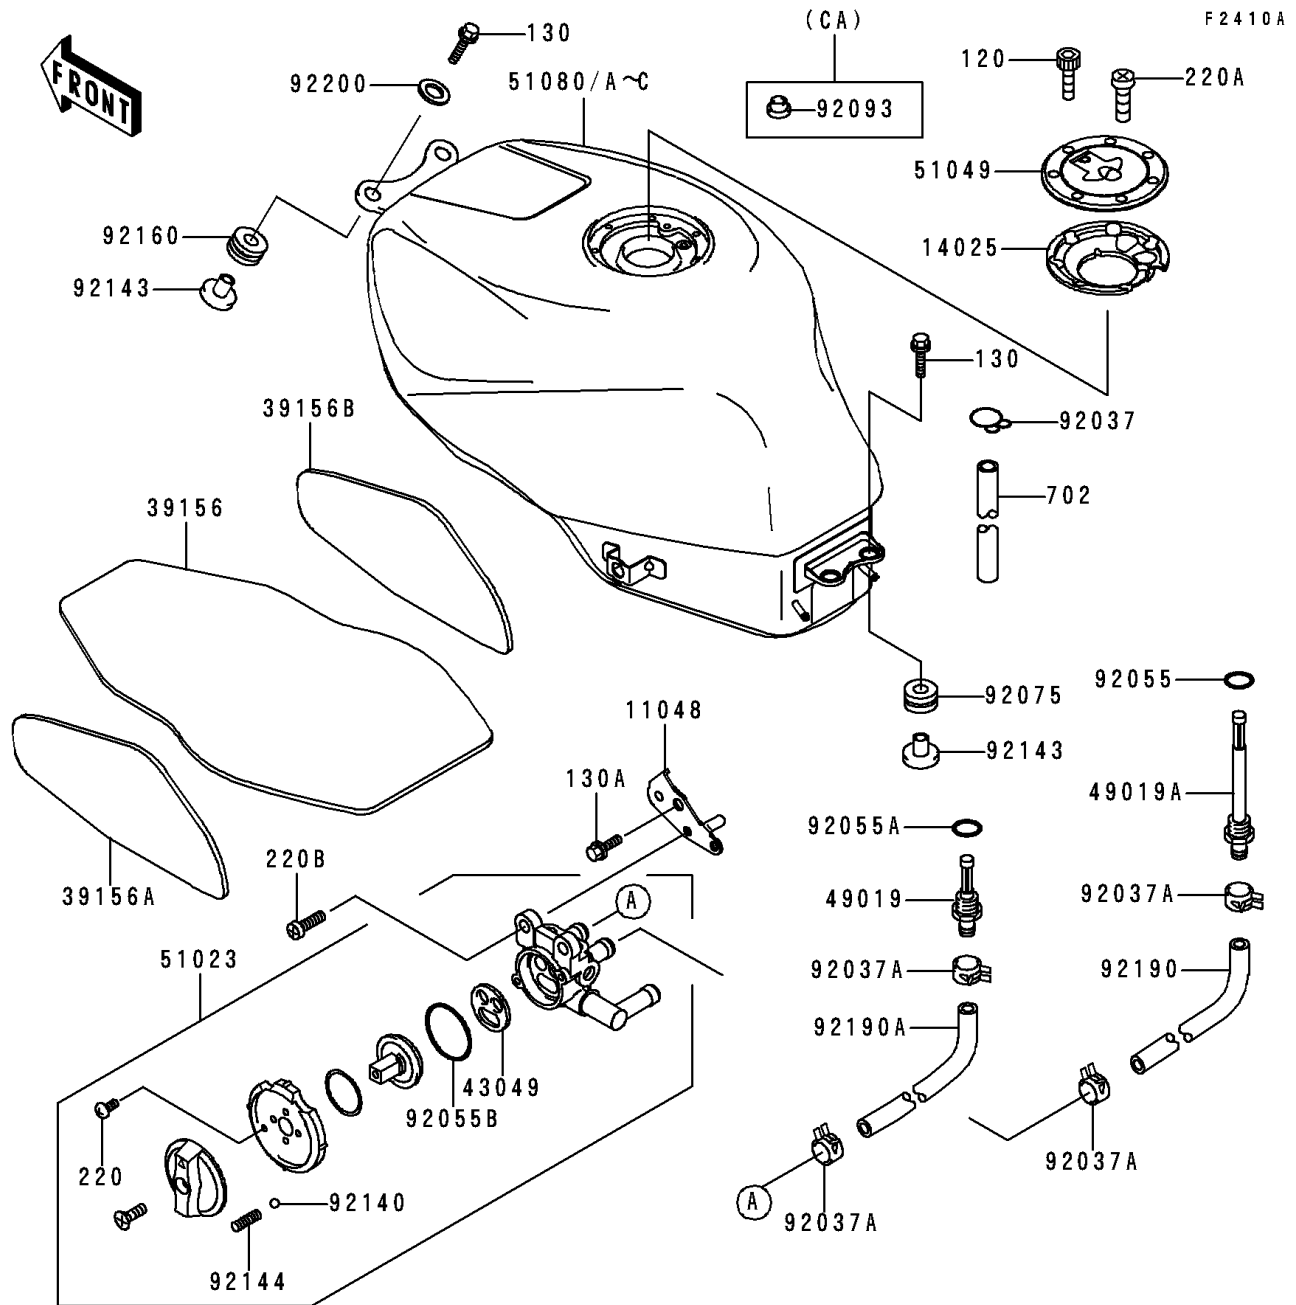

## 1996 Ninja® ZX™-6R PARTS DIAGRAM

Fuel Tank(ZX600-F2)

WD

WD

## 1996 Ninja® ZX™-6R PARTS LIST

Fuel Tank(ZX600-F2)

ITEM NAME	PART NUMBER	QUANTITY
BRACKET,FUEL TAP (Ref # 11048)	11048-1940	1
COVER,TANK CAP (Ref # 14025)	14025-1913	1
PAD,FUEL TANK,CNT (Ref # 39156)	39156-1448	1
PAD,FUEL TANK,LH (Ref # 39156A)	39156-1479	1
PAD,FUEL TANK,RH (Ref # 39156B)	39156-1480	1
PACKING,TAP VALVE (Ref # 43049)	43049-1066	1
FILTER-FUEL (Ref # 49019)	49019-1070	1
FILTER-FUEL,"ON" (Ref # 49019A)	49019-1079	1
TAP-ASSY,FUEL (Ref # 51023)	51023-1217	1
CAP-TANK,FUEL (Ref # 51049)	51049-1091	1
CLAMP,TUBE (Ref # 92037)	92037-010	1
CLAMP (Ref # 92037A)	92037-1181	1
BOLT-SOCKET (Ref # 120)	120S0512	1
BOLT-FLANGED,6X30,BLACK (Ref # 130)	130J0630	1
BOLT-FLANGED (Ref # 130A)	130J0812	1
SCREW-PAN-CROS (Ref # 220)	220B0308	1
SCREW-PAN-CROS (Ref # 220A)	220C0508	1
SCREW-PAN-CROS,6X8 (Ref # 220B)	220C0608	1
TUBE-RUBBER,6X520 (Ref # 702)	702A06520	1
RING-O,ID=9.5 (Ref # 92055)	92055-1386	1
RING-O,11.5X1.5 (Ref # 92055A)	92055-1387	1
RING-O,TAP LEVER (Ref # 92055B)	92055-1419	1
DAMPER (Ref # 92075)	92075-209	1
BALL,STAINLESS,5/32" (Ref # 92140)	92140-1051	1
COLLAR (Ref # 92143)	92143-1515	1
SPRING,FUEL TAP KNOB (Ref # 92144)	92144-1212	1
DAMPER (Ref # 92160)	92160-1162	1
TUBE,FUEL,"ON" (Ref # 92190)	92190-1586	1
TUBE,FUEL,"RES" (Ref # 92190A)	92190-1587	1

## 1996 Ninja® ZX™-6R PARTS LIST

Fuel Tank(ZX600-F2)

ITEM NAME	PART NUMBER	QUANTITY
WASHER,6.5X22X1.6 (Ref # 92200)	92200-1087	1
TANK-COMP-FUEL,GREEN/WHITE (Ref # 51080)	51080-5168-CK	1
TANK-COMP-FUEL,GREEN/WHITE (Ref # 51080A)	51080-5175-CK	1
TANK-COMP-FUEL,F.RED (Ref # 51080B)	51080-5248-B1	1
TANK-COMP-FUEL,F.RED (Ref # 51080C)	51080-5249-B1	1
SEAL,FUEL TANK CAP (Ref # 92093)	92093-1030	1