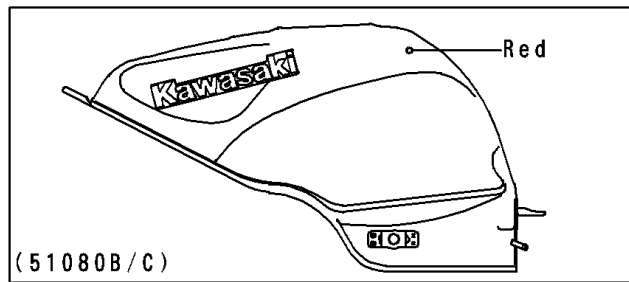

1996 Ninja® ZX™-6R PARTS DIAGRAM

Fuel Tank(ZX600-F2)

WD

WD