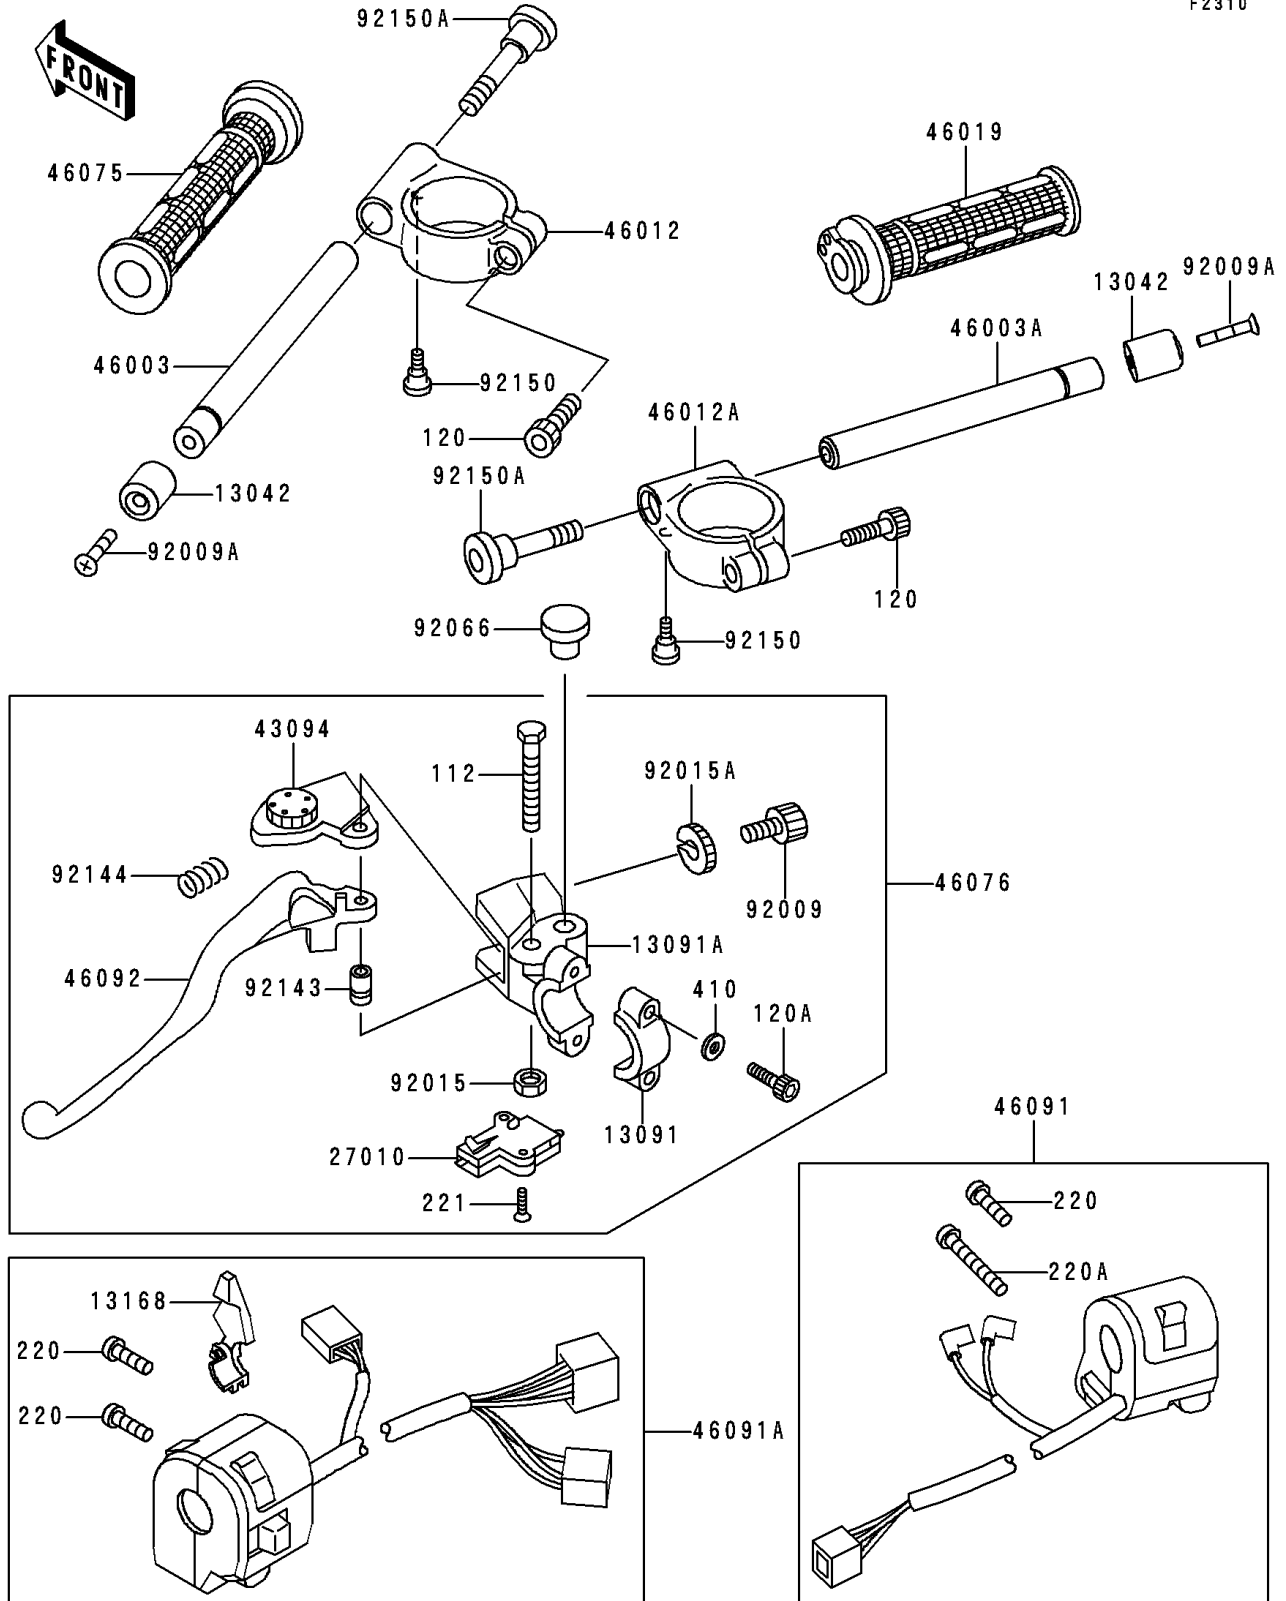

1997 Ninja® ZX™-6R PARTS DIAGRAM

Handlebar

F2310

1997 Ninja® ZX™ -6R PARTS LIST

Handlebar

ITEM NAME	PART NUMBER	QUANTITY
BOLT-UPSET (Ref # 112)	112C0640	1
BOLT-SOCKET,8X30 (Ref # 120)	120P0830	2
BOLT-SOCKET,6X20 (Ref # 120A)	120S0620	2
SCREW-PAN-CROS (Ref # 220)	220C0525	3
SCREW-PAN-CROS (Ref # 220A)	220C0540	1
SCREW-CSK-CROS (Ref # 221)	221C0316	2
WASHER-PLAIN-SMALL,6MM,BLACK (Ref # 410)	410F0600	2
WEIGHT,HANDLE (Ref # 13042)	13042-1069	2
HOLDER,CLUTCH LEVER (Ref # 13091)	13091-1624	1
HOLDER,CLUTCH LEVER (Ref # 13091A)	13091-1652	1
LEVER,CHOKE (Ref # 13168)	13168-1516	1
SWITCH,CLUTCH,BLACK (Ref # 27010)	27010-1094	1
ADJUSTER,CLUTCH LEVER (Ref # 43094)	43094-1053	1
HANDLE,LH (Ref # 46003)	46003-1388	1
HANDLE,RH (Ref # 46003A)	46003-1389	1
HOLDER-HANDLE,LH (Ref # 46012)	46012-1260	1
HOLDER-HANDLE,RH (Ref # 46012A)	46012-1261	1
GRIP-ASSY,THROTTLE (Ref # 46019)	46019-1077	1
GRIP,LH (Ref # 46075)	46075-1088	1
LEVER-ASSY-GRIP,CLUTCH (Ref # 46076)	46076-1165	1
HOUSING-ASSY-CONTROL,RH (Ref # 46091)	46091-1663	1
HOUSING-ASSY-CONTROL,LH (Ref # 46091A)	46091-1664	1
LEVER-GRIP,CLUTCH (Ref # 46092)	46092-1161	1
SCREW,CABLE ADJUST,8MM,BLACK (Ref # 92009)	92009-1134	1
SCREW,8X45 (Ref # 92009A)	92009-1257	2
NUT,LOCK,6MM,BLACK (Ref # 92015)	92015-1191	1
NUT,CABLE ADJUST LOCK,8MM,BLK (Ref # 92015A)	92015-1197	1
PLUG,9.5X8,POLYETHYLENE (Ref # 92066)	92066-1077	1
COLLAR (Ref # 92143)	92143-1379	1

1997 Ninja® ZX™ -6R PARTS LIST

Handlebar

ITEM NAME	PART NUMBER	QUANTITY
SPRING (Ref # 92144)	92144-1467	1
BOLT,6MM (Ref # 92150)	92150-1090	2
BOLT,SOCKET,10X37 (Ref # 92150A)	92150-1469	2