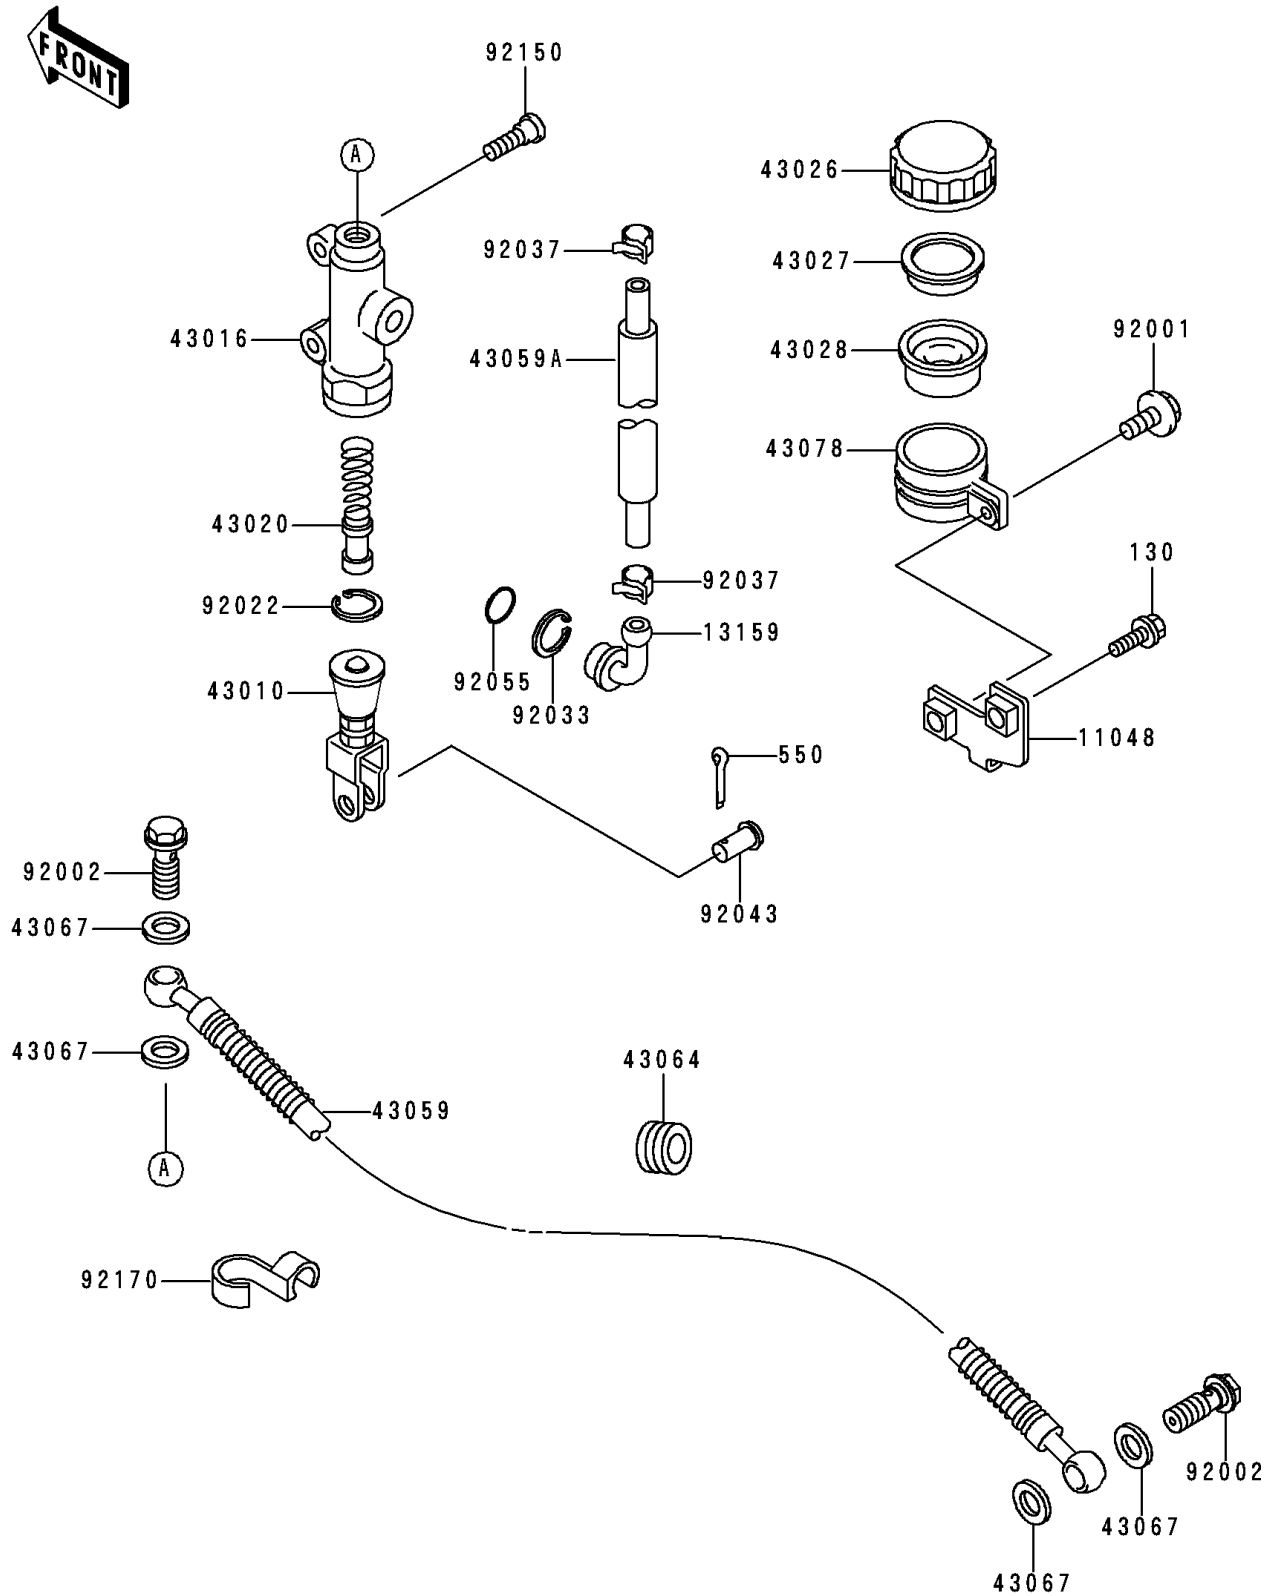

## 1996 Ninja® ZX™-6R PARTS DIAGRAM

Rear Master Cylinder

F2293

## 1996 Ninja® ZX™-6R PARTS LIST

### Rear Master Cylinder

ITEM NAME	PART NUMBER	QUANTITY
BOLT-FLANGED (Ref # 130)	130J0610	1
PIN-COTTER,2.0X15 (Ref # 550)	550D2015	1
BRACKET,RESERVOIR TANK,RR (Ref # 11048)	11048-1863	1
CONNECTOR,RR MASTER CYLINDER (Ref # 13159)	13159-1052	1
ROD-ASSY-BRAKE (Ref # 43010)	43010-1074	1
CYLINDER-MASTER (Ref # 43016)	43016-1154	1
PISTON-COMP-BRAKE (Ref # 43020)	43020-1094	1
CAP-BRAKE (Ref # 43026)	43026-1051	1
PLATE-DIAPHRAGM (Ref # 43027)	43027-1051	1
DIAPHRAGM,MASTER CYLINDER (Ref # 43028)	43028-1057	1
HOSE-BRAKE,RR (Ref # 43059)	43059-1907	1
HOSE-BRAKE,RR MASTER CYLINDER (Ref # 43059A)	43059-1911	1
GROMMET,HOSE CLAMP (Ref # 43064)	43064-006	1
WASHER,10.5X15X1.5 (Ref # 43067)	43067-001	1
RESERVOIR,RR MASTER CYLINDER (Ref # 43078)	43078-1082	1
BOLT,W/P,6X16 (Ref # 92001)	92001-1860	1
BOLT,OIL,L=23 (Ref # 92002)	92002-1888	1
WASHER,CIRCRIP (Ref # 92022)	92022-1601	1
RING-SNAP,20.5MM (Ref # 92033)	92033-1186	1
CLAMP,BRAKE HOSE (Ref # 92037)	92037-1547	1
PIN,8MM (Ref # 92043)	92043-1303	1
RING-O,MASTER CYLINDER (Ref # 92055)	92055-1251	1
BOLT,SOCKET,8X25 (Ref # 92150)	92150-1837	1
CLAMP,HOSE (Ref # 92170)	92170-1097	1