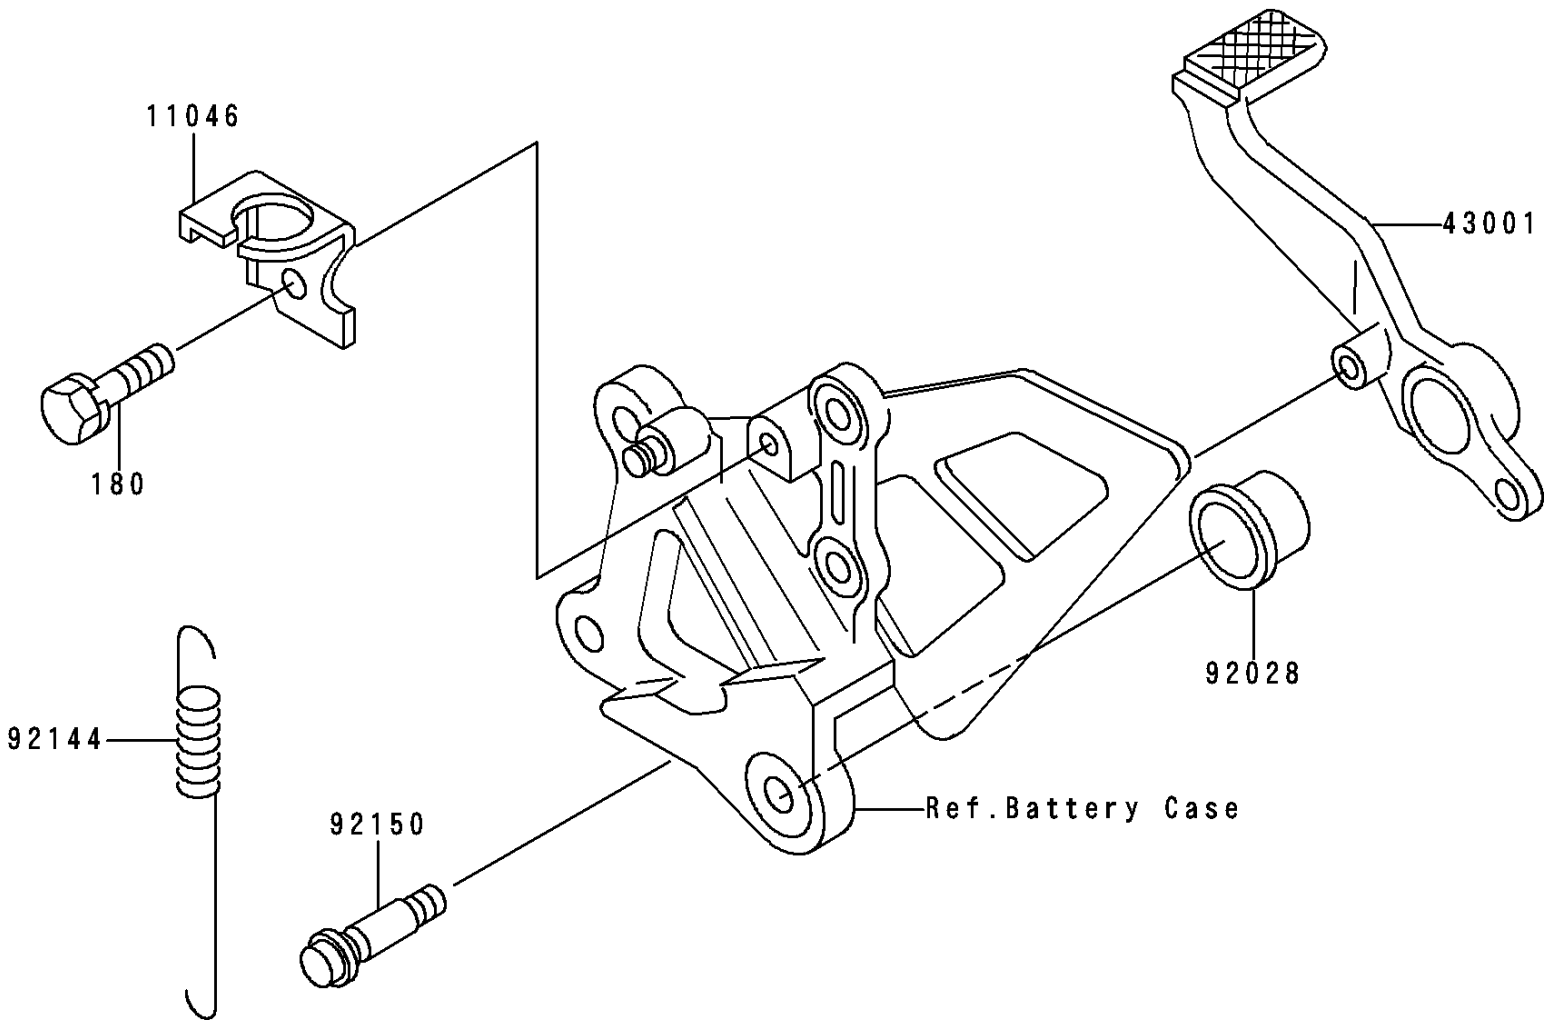

1997 Ninja® ZX™-6R PARTS DIAGRAM

Brake Pedal/Torque Link

F2260

1997 Ninja® ZX™-6R PARTS LIST

Brake Pedal/Torque Link

| ITEM NAME | PART NUMBER | QUANTITY |
|---|--------------------|-----------------|
| BOLT-UPSET-WS (Ref # 180) | 180H0614 | 1 |
| BRACKET,REAR BRAKE SWITCH (Ref # 11046) | 11046-1252 | 1 |
| LEVER-BRAKE,PEDAL (Ref # 43001) | 43001-1274 | 1 |
| BUSHING (Ref # 92028) | 92028-1576 | 1 |
| SPRING,BRAKE PEDAL RETURN (Ref # 92144) | 92144-1421 | 1 |
| BOLT (Ref # 92150) | 92150-1439 | 1 |