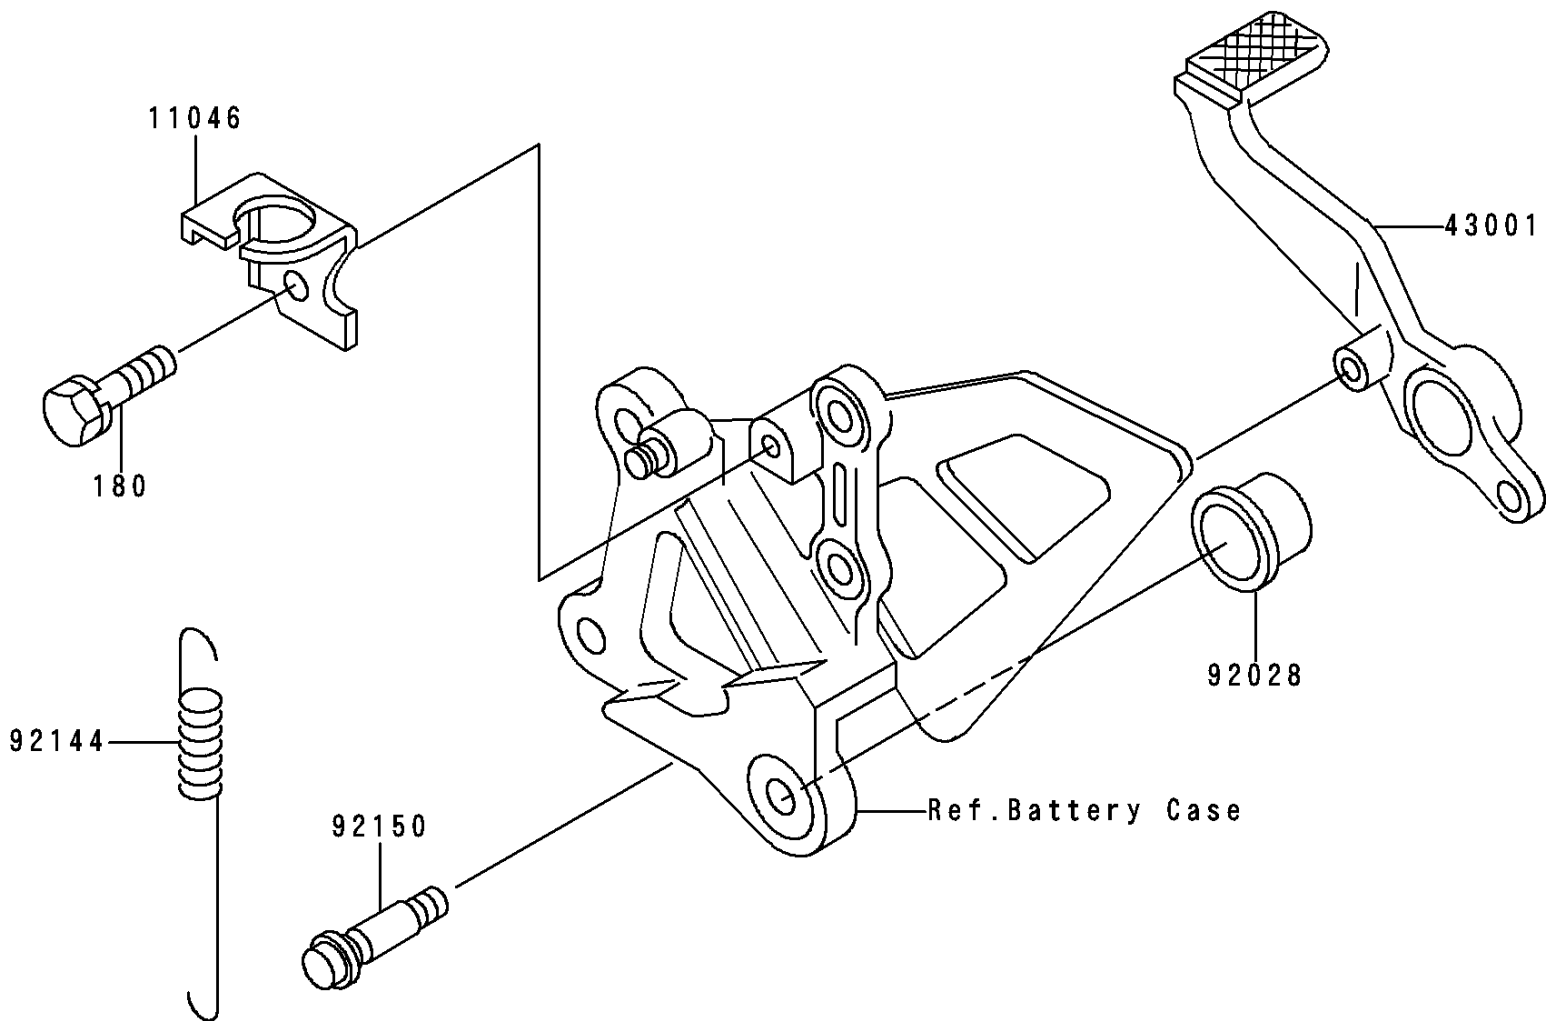

1996 Ninja® ZX™-6R PARTS DIAGRAM

Brake Pedal/Torque Link

F2260

1996 Ninja® ZX™-6R PARTS LIST

Brake Pedal/Torque Link

ITEM NAME	PART NUMBER	QUANTITY
BOLT-UPSET-WS (Ref # 180)	180H0614	1
BRACKET,REAR BRAKE SWITCH (Ref # 11046)	11046-1252	1
LEVER-BRAKE,PEDAL (Ref # 43001)	43001-1274	1
BUSHING (Ref # 92028)	92028-1576	1
SPRING,BRAKE PEDAL RETURN (Ref # 92144)	92144-1421	1
BOLT (Ref # 92150)	92150-1439	1