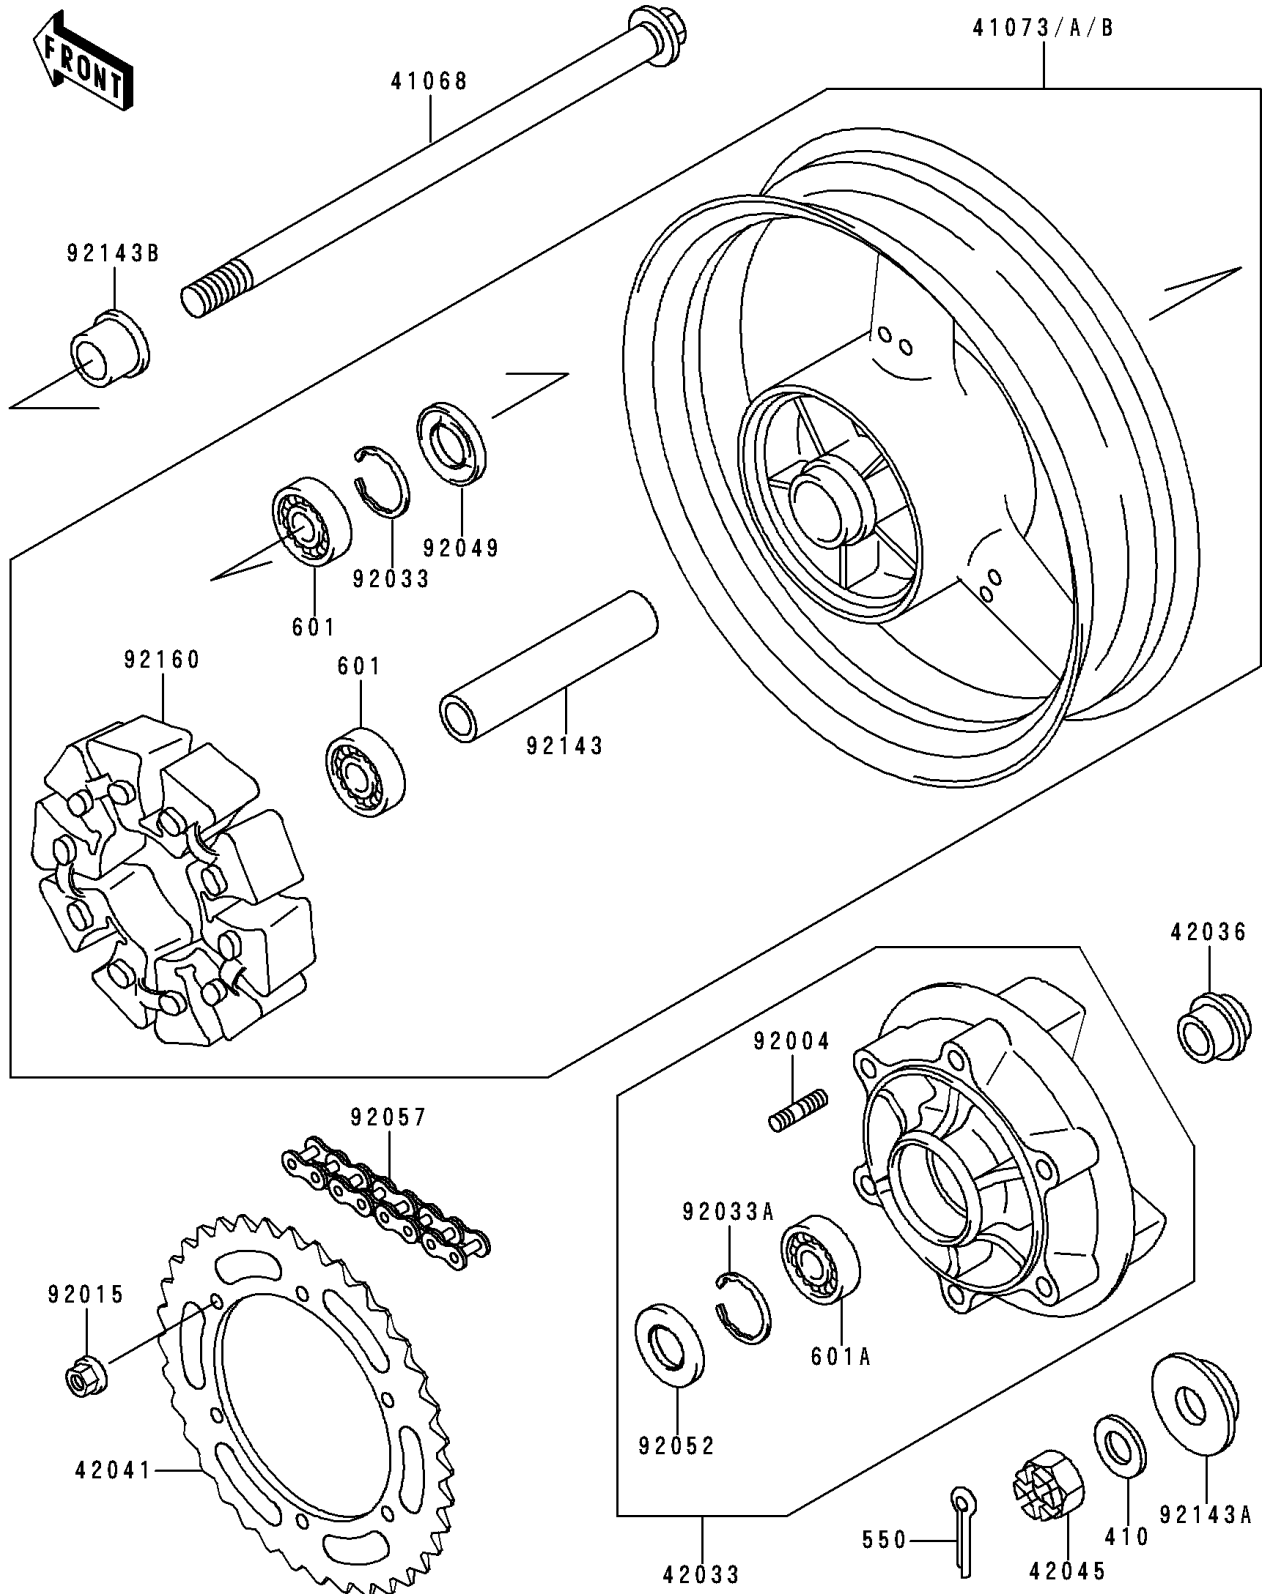

1997 Ninja® ZX™-6R PARTS DIAGRAM

Rear Wheel/Chain

F2240

1997 Ninja® ZX™ -6R PARTS LIST

Rear Wheel/Chain

ITEM NAME	PART NUMBER	QUANTITY
W-PLAIN-S,18MM (Ref # 410)	410D1800	1
PIN-COTTER,4.0X35 (Ref # 550)	550D4035	1
BEARING-BALL,6204UUC3 (Ref # 601)	601B6204UU	2
BEARING-BALL,#6205G (Ref # 601A)	601B6205G	1
AXLE,RR (Ref # 41068)	41068-1350	1
WHEEL-ASSY,RR,C.GRAY (Ref # 41073A)	41073-1589-DH	1
WHEEL-ASSY,RR,BLUE VIOLET (Ref # 41073B)	41073-1589-5G	1
COUPLING-ASSY,RR HUB (Ref # 42033)	42033-1171	1
SLEEVE,RR HUB,L=23 (Ref # 42036)	42036-1251	1
SPROCKET-HUB,40T (Ref # 42041)	42041-1435	1
NUT,CASTLE,18MM (Ref # 42045)	42045-018	1
STUD,10X19.5 (Ref # 92004)	92004-1151	6
NUT,10MM (Ref # 92015)	92015-1720	6
RING-SNAP,47MM (Ref # 92033)	92033-1042	1
RING-SNAP,52MM (Ref # 92033A)	92033-1043	1
SEAL-OIL,BJN28475 (Ref # 92049)	92049-1056	1
SEAL-OIL,TWC35527 (Ref # 92052)	92052-006	1
CHAIN,DRIVE,EK525MV-XX108L (Ref # 92057)	92057-1398	1
COLLAR,RR HUB,L=133 (Ref # 92143)	92143-1303	1
COLLAR,RR AXLE,LH,L=15.5 (Ref # 92143A)	92143-1808	1
COLLAR,RR AXLE,RH,L=22.5 (Ref # 92143B)	92143-1809	1
DAMPER,SHOCK,RR HUB (Ref # 92160)	92160-1524	1