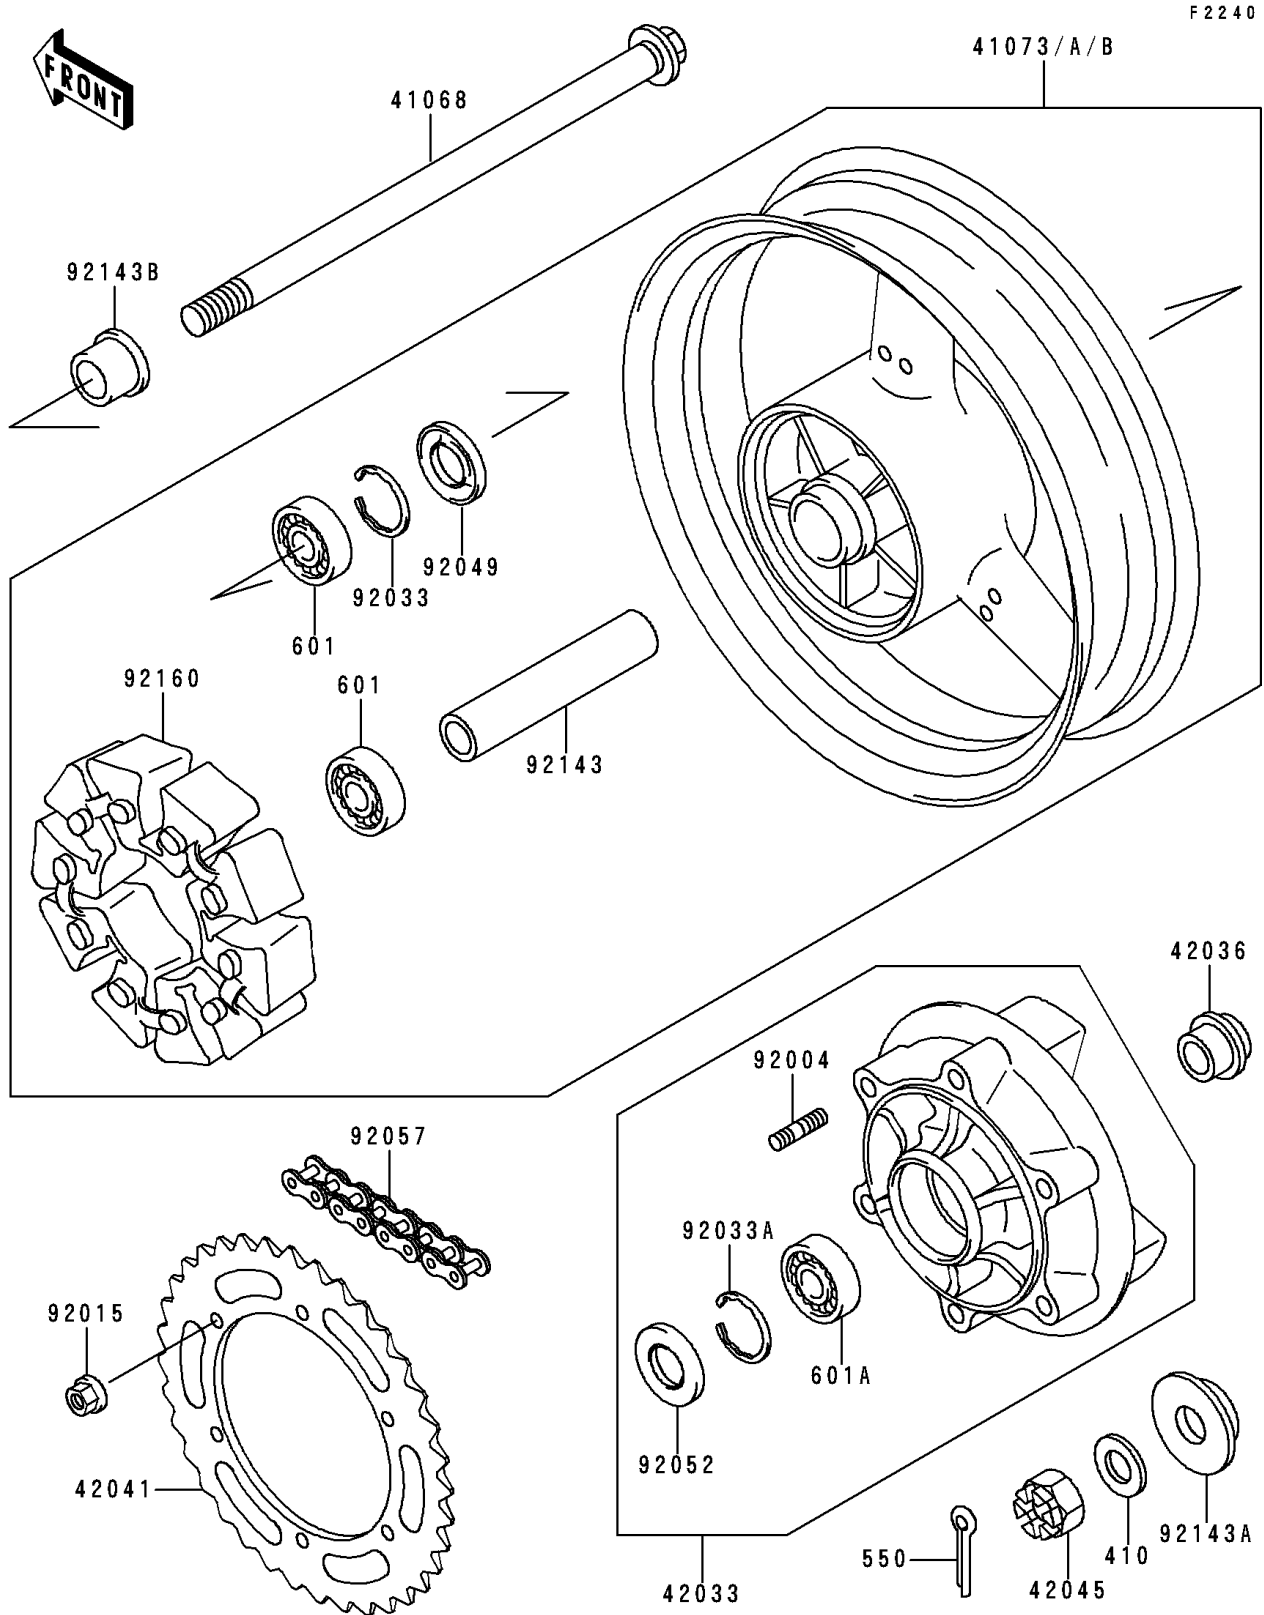

1996 Ninja® ZX™-6R PARTS DIAGRAM

Rear Wheel/Chain

1996 Ninja® ZX™-6R PARTS LIST

Rear Wheel/Chain

ITEM NAME	PART NUMBER	QUANTITY
W-PLAIN-S,18MM (Ref # 410)	410D1800	1
PIN-COTTER,4.0X35 (Ref # 550)	550D4035	1
BEARING-BALL,6204UUC3 (Ref # 601)	601B6204UU	1
BEARING-BALL,#6205G (Ref # 601A)	601B6205G	1
AXLE,RR (Ref # 41068)	41068-1350	1
WHEEL-ASSY,RR,L.GREEN (Ref # 41073)	41073-1589-CJ	1
WHEEL-ASSY,RR,C.GRAY (Ref # 41073A)	41073-1589-DH	1
COUPLING-ASSY,RR HUB (Ref # 42033)	42033-1171	1
SLEEVE,RR HUB,L=23 (Ref # 42036)	42036-1251	1
SPROCKET-HUB,40T (Ref # 42041)	42041-1435	1
NUT,CASTLE,18MM (Ref # 42045)	42045-018	1
STUD,10X19.5 (Ref # 92004)	92004-1151	1
NUT,10MM (Ref # 92015)	92015-1720	1
RING-SNAP,47MM (Ref # 92033)	92033-1042	1
RING-SNAP,52MM (Ref # 92033A)	92033-1043	1
SEAL-OIL,BJN28475 (Ref # 92049)	92049-1056	1
SEAL-OIL,TWC35527 (Ref # 92052)	92052-006	1
CHAIN,DRIVE,EK525MV-XX108L (Ref # 92057)	92057-1398	1
COLLAR,RR HUB,L=133 (Ref # 92143)	92143-1303	1
COLLAR,RR AXLE,LH,L=15.5 (Ref # 92143A)	92143-1808	1
COLLAR,RR AXLE,RH,L=22.5 (Ref # 92143B)	92143-1809	1
DAMPER,SHOCK,RR HUB (Ref # 92160)	92160-1524	1