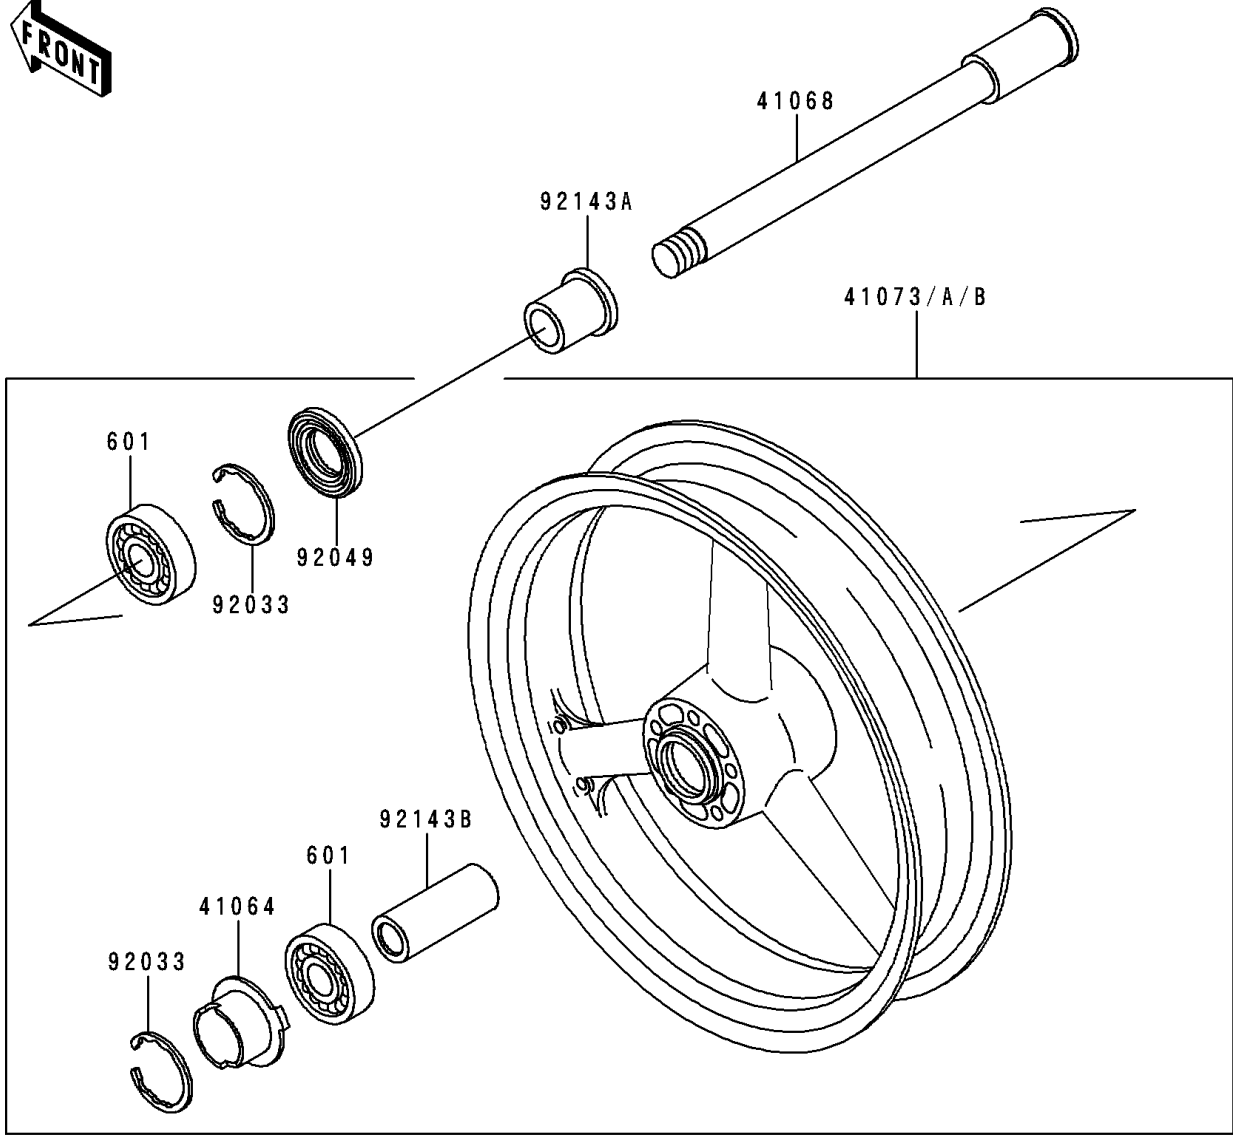

# 1997 Ninja® ZX™-6R PARTS DIAGRAM

Front Wheel

F2230

# 1997 Ninja® ZX™ -6R PARTS LIST

## Front Wheel

ITEM NAME	PART NUMBER	QUANTITY
BEARING-BALL,#6004UUC3 (Ref # 601)	601B6004UU	2
GEAR-METER SCREW,9T (Ref # 41060)	41060-1123	1
GEAR-METER SCREW,23T (Ref # 41060A)	41060-1138	1
WASHER,5.1X9X0.4 (Ref # 41063)	41063-001	2
RECEIVER-SPEEDOMETER (Ref # 41064)	41064-1006	1
AXLE,FR (Ref # 41068)	41068-1311	1
WHEEL-ASSY,FR,P.C.GRAY (Ref # 41073A)	41073-1497-DH	1
WHEEL-ASSY,FR,BLUE VIOLET (Ref # 41073B)	41073-1497-5G	1
CASE-ASSY-METER GEAR (Ref # 41078)	41078-1076	1
PIN,SPRING (Ref # 41082)	41082-001	1
BUSHING,SPEEDOMETER (Ref # 92028)	92028-1066	1
RING-SNAP,42MM (Ref # 92033)	92033-1041	2
SEAL-OIL,BJN30427-C3 (Ref # 92049)	92049-1057	2
COLLAR,FR AXLE,L=43.5 (Ref # 92143)	92143-1301	1
COLLAR,FR AXLE,L=25.5 (Ref # 92143A)	92143-1359	1
COLLAR,FR HUB,L=86.5 (Ref # 92143B)	92143-1479	1