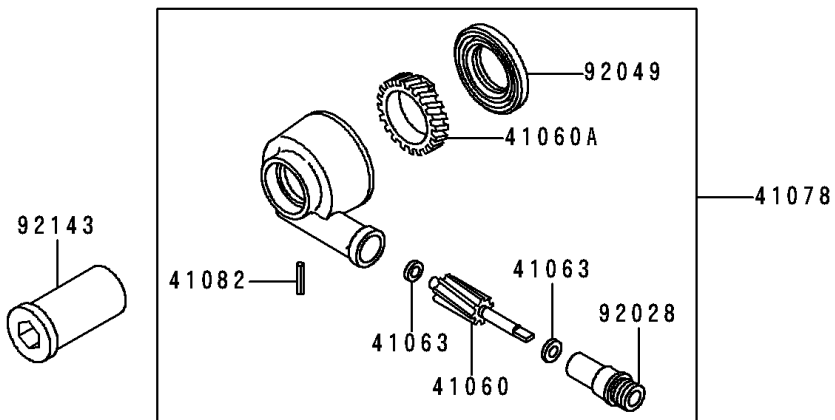

# 1997 Ninja® ZX™-6R PARTS DIAGRAM

Front Wheel

F2230

## Front Wheel

ITEM NAME	PART NUMBER	QUANTITY
BEARING-BALL,#6004UUC3 (Ref # 601)	601B6004UU	2
GEAR-METER SCREW,9T (Ref # 41060)	41060-1123	1
GEAR-METER SCREW,23T (Ref # 41060A)	41060-1138	1
WASHER,5.1X9X0.4 (Ref # 41063)	41063-001	2
RECEIVER-SPEEDOMETER (Ref # 41064)	41064-1006	1
AXLE,FR (Ref # 41068)	41068-1311	1
WHEEL-ASSY,FR,P.C.GRAY (Ref # 41073A)	41073-1497-DH	1
WHEEL-ASSY,FR,BLUE VIOLET (Ref # 41073B)	41073-1497-5G	1
CASE-ASSY-METER GEAR (Ref # 41078)	41078-1076	1
PIN,SPRING (Ref # 41082)	41082-001	1
BUSHING,SPEEDOMETER (Ref # 92028)	92028-1066	1
RING-SNAP,42MM (Ref # 92033)	92033-1041	2
SEAL-OIL,BJN30427-C3 (Ref # 92049)	92049-1057	2
COLLAR,FR AXLE,L=43.5 (Ref # 92143)	92143-1301	1
COLLAR,FR AXLE,L=25.5 (Ref # 92143A)	92143-1359	1
COLLAR,FR HUB,L=86.5 (Ref # 92143B)	92143-1479	1