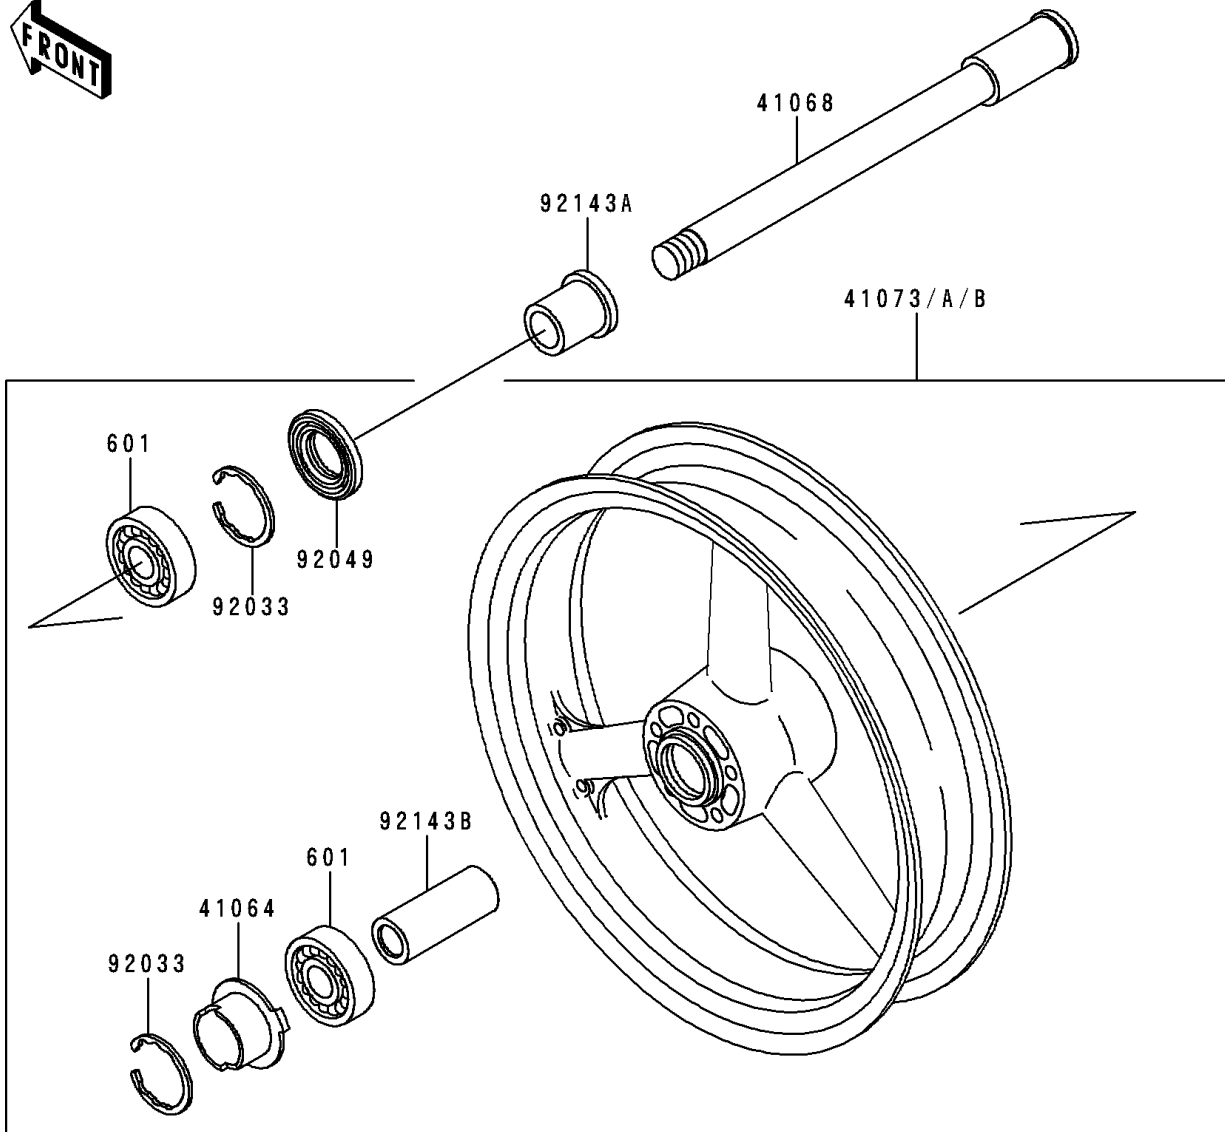

1996 Ninja® ZX™-6R PARTS DIAGRAM

Front Wheel

F2230

1996 Ninja® ZX™-6R PARTS LIST

Front Wheel

ITEM NAME	PART NUMBER	QUANTITY
BEARING-BALL,#6004UUC3 (Ref # 601)	601B6004UU	1
GEAR-METER SCREW,9T (Ref # 41060)	41060-1123	1
GEAR-METER SCREW,23T (Ref # 41060A)	41060-1138	1
WASHER,5.1X9X0.4 (Ref # 41063)	41063-001	1
RECEIVER-SPEEDOMETER (Ref # 41064)	41064-1006	1
AXLE,FR (Ref # 41068)	41068-1311	1
WHEEL-ASSY,FR,L.GREEN (Ref # 41073)	41073-1497-CJ	1
WHEEL-ASSY,FR,P.C.GRAY (Ref # 41073A)	41073-1497-DH	1
CASE-ASSY-METER GEAR (Ref # 41078)	41078-1076	1
PIN,SPRING (Ref # 41082)	41082-001	1
BUSHING,SPEEDOMETER (Ref # 92028)	92028-1066	1
RING-SNAP,42MM (Ref # 92033)	92033-1041	1
SEAL-OIL,BJN30427-C3 (Ref # 92049)	92049-1057	1
COLLAR,FR AXLE,L=43.5 (Ref # 92143)	92143-1301	1
COLLAR,FR AXLE,L=25.5 (Ref # 92143A)	92143-1359	1
COLLAR,FR HUB,L=86.5 (Ref # 92143B)	92143-1479	1