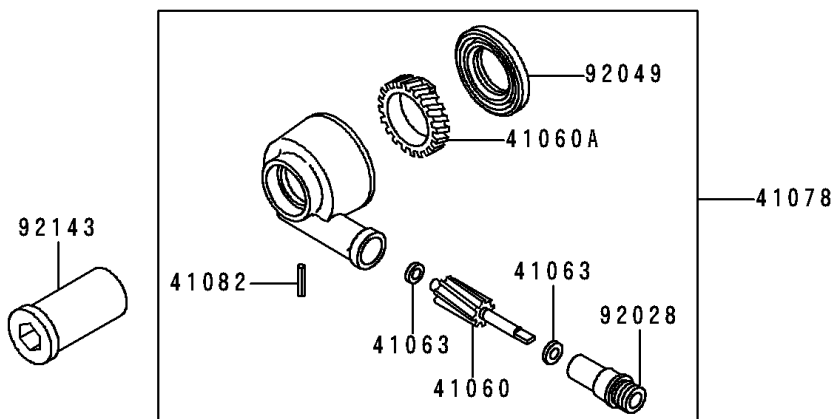

1996 Ninja® ZX™-6R PARTS DIAGRAM

Front Wheel

F2230

1996 Ninja® ZX™-6R PARTS LIST

Front Wheel

ITEM NAME	PART NUMBER	QUANTITY
BEARING-BALL,#6004UUC3 (Ref # 601)	601B6004UU	1
GEAR-METER SCREW,9T (Ref # 41060)	41060-1123	1
GEAR-METER SCREW,23T (Ref # 41060A)	41060-1138	1
WASHER,5.1X9X0.4 (Ref # 41063)	41063-001	1
RECEIVER-SPEEDOMETER (Ref # 41064)	41064-1006	1
AXLE,FR (Ref # 41068)	41068-1311	1
WHEEL-ASSY,FR,L.GREEN (Ref # 41073)	41073-1497-CJ	1
WHEEL-ASSY,FR,P.C.GRAY (Ref # 41073A)	41073-1497-DH	1
CASE-ASSY-METER GEAR (Ref # 41078)	41078-1076	1
PIN,SPRING (Ref # 41082)	41082-001	1
BUSHING,SPEEDOMETER (Ref # 92028)	92028-1066	1
RING-SNAP,42MM (Ref # 92033)	92033-1041	1
SEAL-OIL,BJN30427-C3 (Ref # 92049)	92049-1057	1
COLLAR,FR AXLE,L=43.5 (Ref # 92143)	92143-1301	1
COLLAR,FR AXLE,L=25.5 (Ref # 92143A)	92143-1359	1
COLLAR,FR HUB,L=86.5 (Ref # 92143B)	92143-1479	1