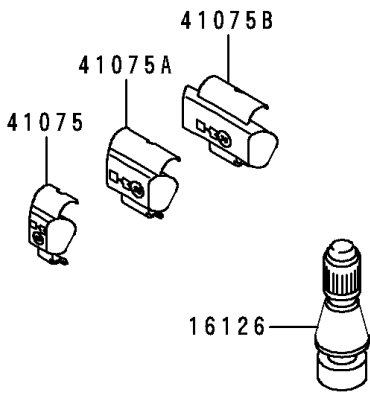

# 1997 Ninja® ZX™-6R PARTS DIAGRAM

Tires

F2210

### Tires

ITEM NAME	PART NUMBER	QUANTITY
VALVE,TIRE (Ref # 16126)	16126-1140	2
TIRE,FR,120/60ZR17,BT-50F(BS) (Ref # 41002)	41002-1991	1
TIRE,RR,160/60ZR17,BT-50R(BS) (Ref # 41002A)	41002-1992	1
BALANCER-WHEEL,10G,SILVER (Ref # 41075)	41075-1014	AR
BALANCER-WHEEL,20G,SILVER (Ref # 41075A)	41075-1015	AR
BALANCER-WHEEL,30G,SILVER (Ref # 41075B)	41075-1016	AR