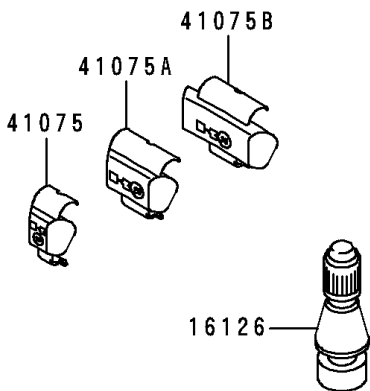

# 1997 Ninja® ZX™-6R PARTS DIAGRAM

Tires

F2210

### Tires

ITEM NAME	PART NUMBER	QUANTITY
VALVE,TIRE (Ref # 16126)	16126-1140	2
TIRE,FR,120/60ZR17,BT-50F(BS) (Ref # 41002)	41002-1991	1
TIRE,RR,160/60ZR17,BT-50R(BS) (Ref # 41002A)	41002-1992	1
BALANCER-WHEEL,10G,SILVER (Ref # 41075)	41075-1014	AR
BALANCER-WHEEL,20G,SILVER (Ref # 41075A)	41075-1015	AR
BALANCER-WHEEL,30G,SILVER (Ref # 41075B)	41075-1016	AR