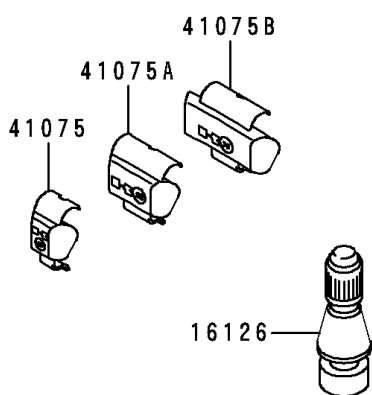

## 1996 Ninja® ZX™-6R PARTS DIAGRAM

Tires

F2210

## 1996 Ninja® ZX™-6R PARTS LIST

Tires

ITEM NAME	PART NUMBER	QUANTITY
VALVE,TIRE (Ref # 16126)	16126-1140	1
TIRE,FR,120/60ZR17,BT-50F(BS) (Ref # 41002)	41002-1991	1
TIRE,RR,160/60ZR17,BT-50R(BS) (Ref # 41002A)	41002-1992	1
BALANCER-WHEEL,10G,SILVER (Ref # 41075)	41075-1014	1
BALANCER-WHEEL,20G,SILVER (Ref # 41075A)	41075-1015	1
BALANCER-WHEEL,30G,SILVER (Ref # 41075B)	41075-1016	1