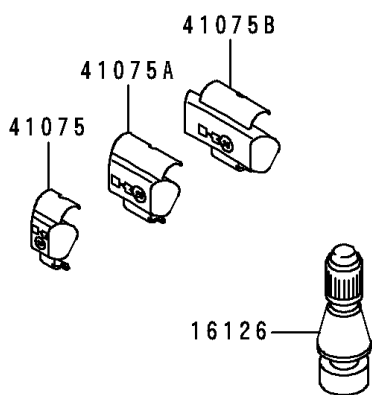

## 1996 Ninja® ZX™-6R PARTS DIAGRAM

Tires

F2210

## 1996 Ninja® ZX™-6R PARTS LIST

Tires

ITEM NAME	PART NUMBER	QUANTITY
VALVE,TIRE (Ref # 16126)	16126-1140	1
TIRE,FR,120/60ZR17,BT-50F(BS) (Ref # 41002)	41002-1991	1
TIRE,RR,160/60ZR17,BT-50R(BS) (Ref # 41002A)	41002-1992	1
BALANCER-WHEEL,10G,SILVER (Ref # 41075)	41075-1014	1
BALANCER-WHEEL,20G,SILVER (Ref # 41075A)	41075-1015	1
BALANCER-WHEEL,30G,SILVER (Ref # 41075B)	41075-1016	1