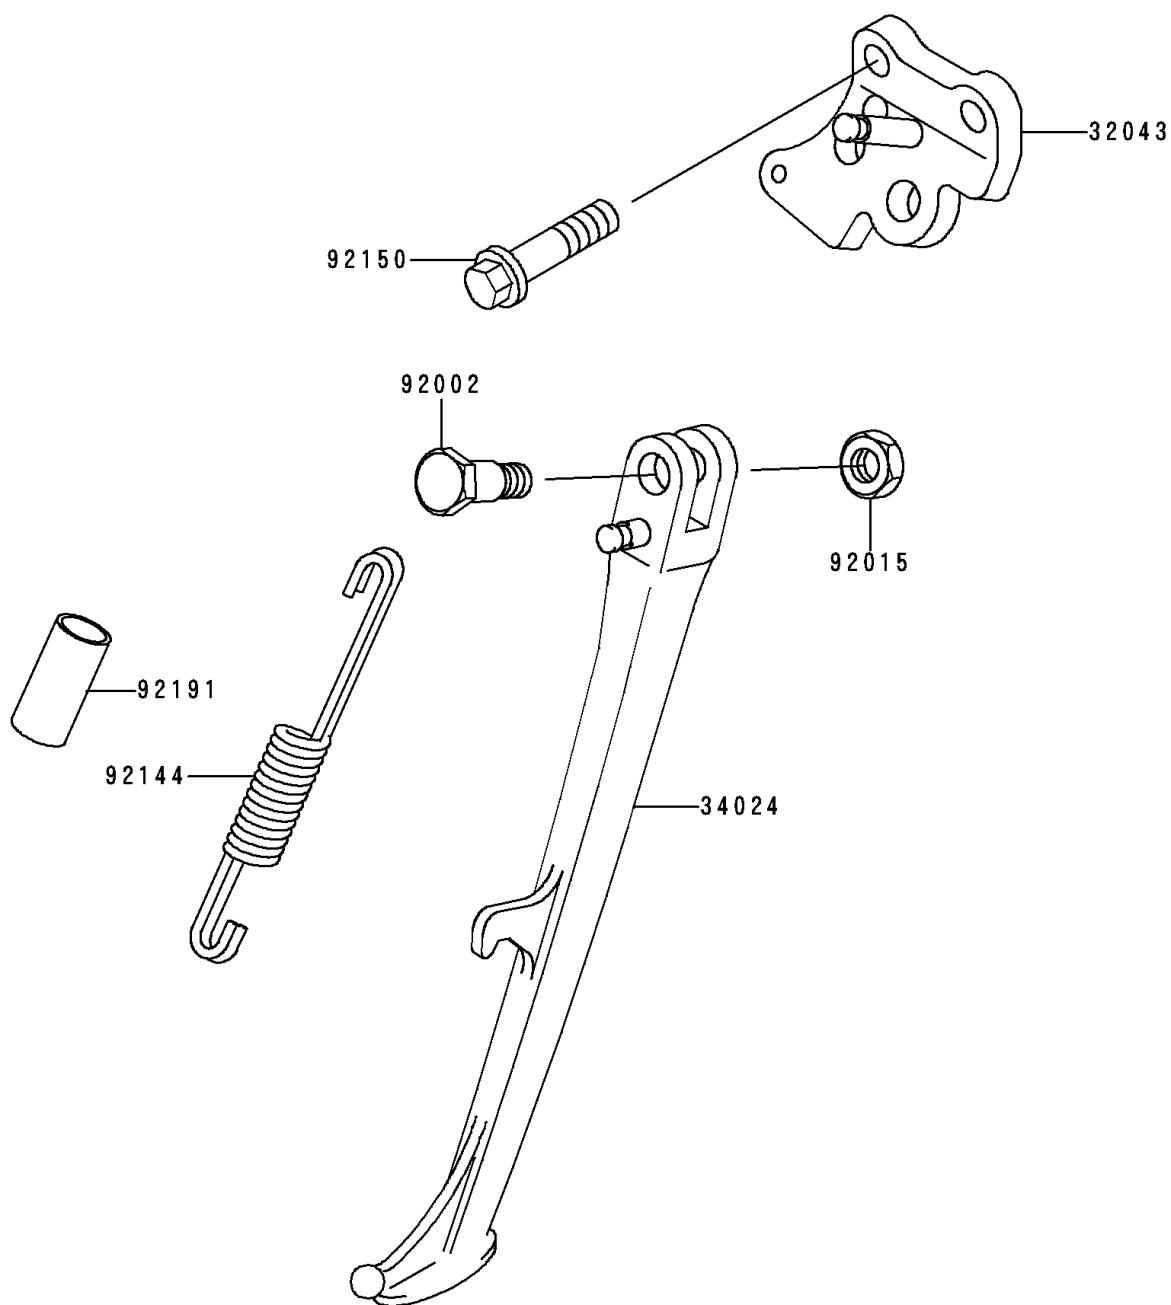

## 1996 Ninja® ZX™-6R PARTS DIAGRAM

Stand(s)

F 2190

## 1996 Ninja® ZX™-6R PARTS LIST

Stand(s)

ITEM NAME	PART NUMBER	QUANTITY
BRACKET-STAND,SIDE (Ref # 32043)	32043-1396	1
STAND-SIDE (Ref # 34024)	34024-1306	1
BOLT,SIDE STAND (Ref # 92002)	92002-1813	1
NUT,LOCK,10MM,BLACK (Ref # 92015)	92015-1188	1
SPRING,SIDE STAND (Ref # 92144)	92144-1818	1
BOLT,FLANGED,10X35 (Ref # 92150)	92150-1646	1
TUBE,13X16X60 (Ref # 92191)	92191-1001	1