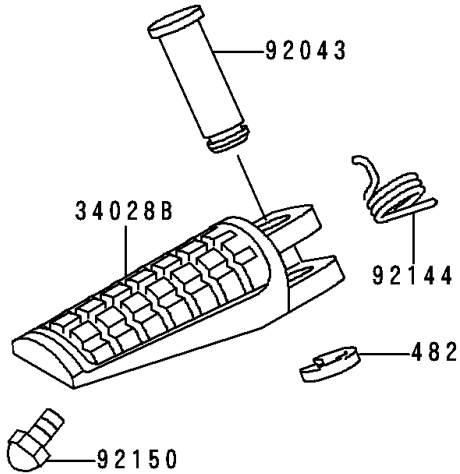

1997 Ninja® ZX™-6R PARTS DIAGRAM

Footrests

F2160

1997 Ninja® ZX™ -6R PARTS LIST

Footrests

ITEM NAME	PART NUMBER	QUANTITY
CIRCLIP-TYPE-E,10MM (Ref # 482)	482L0100	2
CIRCLIP-TYPE-E,5MM (Ref # 482A)	482L5000	2
STEP,RR,LH (Ref # 34028)	34028-1191	1
STEP,RR,RH (Ref # 34028A)	34028-1192	1
STEP,FR,LH (Ref # 34028B)	34028-1338	1
STEP,FR,RH (Ref # 34028C)	34028-1339	1
WASHER,STEP,RR (Ref # 92022)	92022-1507	2
COLLAR,STEP (Ref # 92027)	92027-1732	2
PIN,12X37 (Ref # 92043)	92043-1144	2
PIN,6X38.5 (Ref # 92043A)	92043-1328	2
SPRING,STEP,RR (Ref # 92081)	92081-1612	2
SPRING,STEP RETURN,LH (Ref # 92144)	92144-1567	1
SPRING,STEP RETURN (Ref # 92144A)	92144-1568	1
BOLT,BANK SENSOR (Ref # 92150)	92150-1114	2