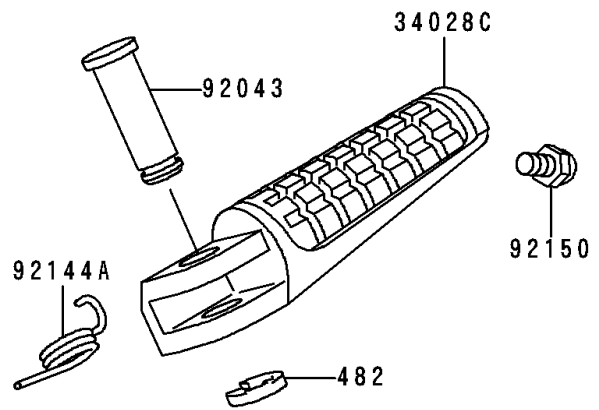

1997 Ninja® ZX™-6R PARTS DIAGRAM

Footrests

F2160

1997 Ninja® ZX™ -6R PARTS LIST

Footrests

ITEM NAME	PART NUMBER	QUANTITY
CIRCLIP-TYPE-E,10MM (Ref # 482)	482L0100	2
CIRCLIP-TYPE-E,5MM (Ref # 482A)	482L5000	2
STEP,RR,LH (Ref # 34028)	34028-1191	1
STEP,RR,RH (Ref # 34028A)	34028-1192	1
STEP,FR,LH (Ref # 34028B)	34028-1338	1
STEP,FR,RH (Ref # 34028C)	34028-1339	1
WASHER,STEP,RR (Ref # 92022)	92022-1507	2
COLLAR,STEP (Ref # 92027)	92027-1732	2
PIN,12X37 (Ref # 92043)	92043-1144	2
PIN,6X38.5 (Ref # 92043A)	92043-1328	2
SPRING,STEP,RR (Ref # 92081)	92081-1612	2
SPRING,STEP RETURN,LH (Ref # 92144)	92144-1567	1
SPRING,STEP RETURN (Ref # 92144A)	92144-1568	1
BOLT,BANK SENSOR (Ref # 92150)	92150-1114	2