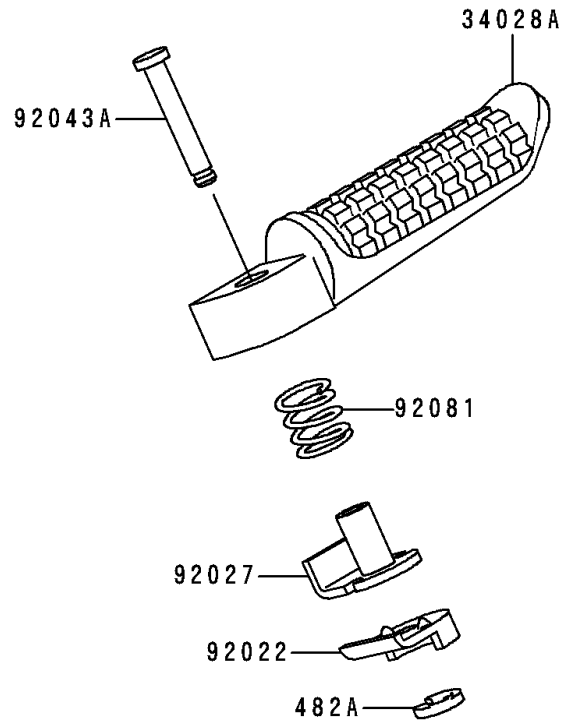

1997 Ninja® ZX™-6R PARTS DIAGRAM

Footrests

F2160

1997 Ninja® ZX™ -6R PARTS LIST

Footrests

ITEM NAME	PART NUMBER	QUANTITY
CIRCLIP-TYPE-E,10MM (Ref # 482)	482L0100	2
CIRCLIP-TYPE-E,5MM (Ref # 482A)	482L5000	2
STEP,RR,LH (Ref # 34028)	34028-1191	1
STEP,RR,RH (Ref # 34028A)	34028-1192	1
STEP,FR,LH (Ref # 34028B)	34028-1338	1
STEP,FR,RH (Ref # 34028C)	34028-1339	1
WASHER,STEP,RR (Ref # 92022)	92022-1507	2
COLLAR,STEP (Ref # 92027)	92027-1732	2
PIN,12X37 (Ref # 92043)	92043-1144	2
PIN,6X38.5 (Ref # 92043A)	92043-1328	2
SPRING,STEP,RR (Ref # 92081)	92081-1612	2
SPRING,STEP RETURN,LH (Ref # 92144)	92144-1567	1
SPRING,STEP RETURN (Ref # 92144A)	92144-1568	1
BOLT,BANK SENSOR (Ref # 92150)	92150-1114	2