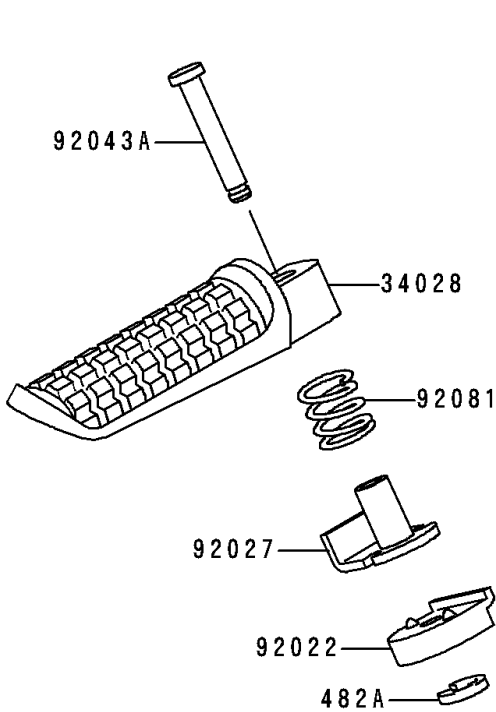

1997 Ninja® ZX™-6R PARTS DIAGRAM

Footrests

F2160

1997 Ninja® ZX™ -6R PARTS LIST

Footrests

ITEM NAME	PART NUMBER	QUANTITY
CIRCLIP-TYPE-E,10MM (Ref # 482)	482L0100	2
CIRCLIP-TYPE-E,5MM (Ref # 482A)	482L5000	2
STEP,RR,LH (Ref # 34028)	34028-1191	1
STEP,RR,RH (Ref # 34028A)	34028-1192	1
STEP,FR,LH (Ref # 34028B)	34028-1338	1
STEP,FR,RH (Ref # 34028C)	34028-1339	1
WASHER,STEP,RR (Ref # 92022)	92022-1507	2
COLLAR,STEP (Ref # 92027)	92027-1732	2
PIN,12X37 (Ref # 92043)	92043-1144	2
PIN,6X38.5 (Ref # 92043A)	92043-1328	2
SPRING,STEP,RR (Ref # 92081)	92081-1612	2
SPRING,STEP RETURN,LH (Ref # 92144)	92144-1567	1
SPRING,STEP RETURN (Ref # 92144A)	92144-1568	1
BOLT,BANK SENSOR (Ref # 92150)	92150-1114	2