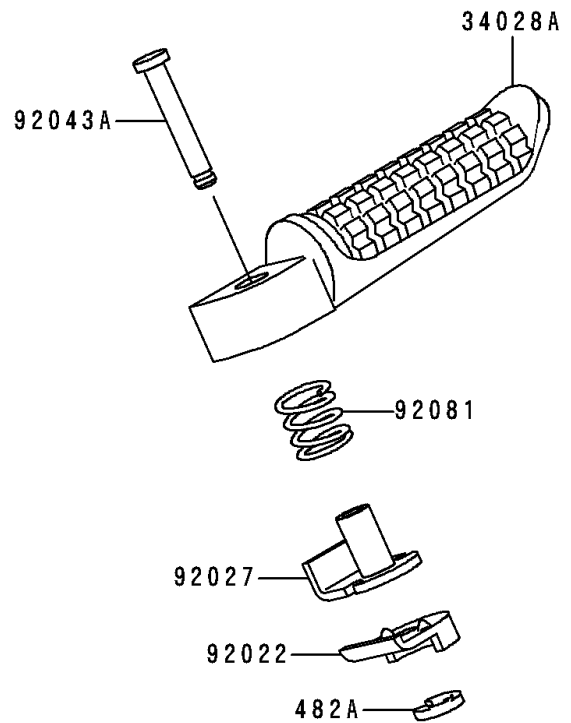

1996 Ninja® ZX™-6R PARTS DIAGRAM

Footrests

F2160

1996 Ninja® ZX™-6R PARTS LIST

Footrests

ITEM NAME	PART NUMBER	QUANTITY
CIRCLIP-TYPE-E,10MM (Ref # 482)	482L0100	1
CIRCLIP-TYPE-E,5MM (Ref # 482A)	482L5000	1
STEP,RR,LH (Ref # 34028)	34028-1191	1
STEP,RR,RH (Ref # 34028A)	34028-1192	1
STEP,FR,LH (Ref # 34028B)	34028-1338	1
STEP,FR,RH (Ref # 34028C)	34028-1339	1
WASHER,STEP,RR (Ref # 92022)	92022-1507	1
COLLAR,STEP (Ref # 92027)	92027-1732	1
PIN,12X37 (Ref # 92043)	92043-1144	1
PIN,6X38.5 (Ref # 92043A)	92043-1328	1
SPRING,STEP,RR (Ref # 92081)	92081-1612	1
SPRING,STEP RETURN,LH (Ref # 92144)	92144-1567	1
SPRING,STEP RETURN (Ref # 92144A)	92144-1568	1
BOLT,BANK SENSOR (Ref # 92150)	92150-1114	1