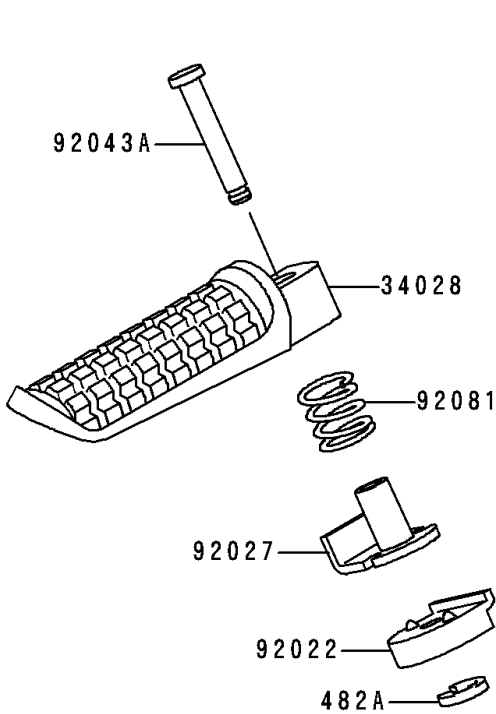

1996 Ninja® ZX™-6R PARTS DIAGRAM

Footrests

F2160

1996 Ninja® ZX™-6R PARTS LIST

Footrests

ITEM NAME	PART NUMBER	QUANTITY
CIRCLIP-TYPE-E,10MM (Ref # 482)	482L0100	1
CIRCLIP-TYPE-E,5MM (Ref # 482A)	482L5000	1
STEP,RR,LH (Ref # 34028)	34028-1191	1
STEP,RR,RH (Ref # 34028A)	34028-1192	1
STEP,FR,LH (Ref # 34028B)	34028-1338	1
STEP,FR,RH (Ref # 34028C)	34028-1339	1
WASHER,STEP,RR (Ref # 92022)	92022-1507	1
COLLAR,STEP (Ref # 92027)	92027-1732	1
PIN,12X37 (Ref # 92043)	92043-1144	1
PIN,6X38.5 (Ref # 92043A)	92043-1328	1
SPRING,STEP,RR (Ref # 92081)	92081-1612	1
SPRING,STEP RETURN,LH (Ref # 92144)	92144-1567	1
SPRING,STEP RETURN (Ref # 92144A)	92144-1568	1
BOLT,BANK SENSOR (Ref # 92150)	92150-1114	1