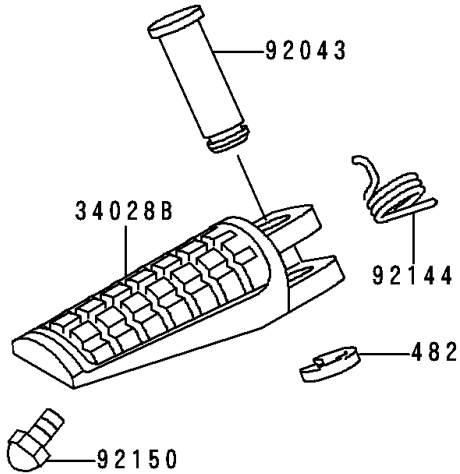

1996 Ninja® ZX™-6R PARTS DIAGRAM

Footrests

F2160

1996 Ninja® ZX™-6R PARTS LIST

Footrests

ITEM NAME	PART NUMBER	QUANTITY
CIRCLIP-TYPE-E,10MM (Ref # 482)	482L0100	1
CIRCLIP-TYPE-E,5MM (Ref # 482A)	482L5000	1
STEP,RR,LH (Ref # 34028)	34028-1191	1
STEP,RR,RH (Ref # 34028A)	34028-1192	1
STEP,FR,LH (Ref # 34028B)	34028-1338	1
STEP,FR,RH (Ref # 34028C)	34028-1339	1
WASHER,STEP,RR (Ref # 92022)	92022-1507	1
COLLAR,STEP (Ref # 92027)	92027-1732	1
PIN,12X37 (Ref # 92043)	92043-1144	1
PIN,6X38.5 (Ref # 92043A)	92043-1328	1
SPRING,STEP,RR (Ref # 92081)	92081-1612	1
SPRING,STEP RETURN,LH (Ref # 92144)	92144-1567	1
SPRING,STEP RETURN (Ref # 92144A)	92144-1568	1
BOLT,BANK SENSOR (Ref # 92150)	92150-1114	1