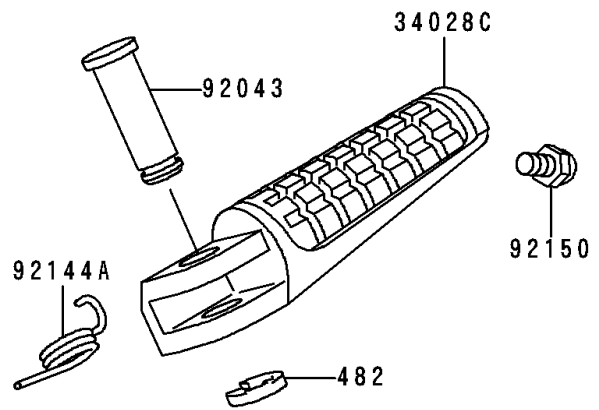

1996 Ninja® ZX™-6R PARTS DIAGRAM

Footrests

F2160

1996 Ninja® ZX™-6R PARTS LIST

Footrests

ITEM NAME	PART NUMBER	QUANTITY
CIRCLIP-TYPE-E,10MM (Ref # 482)	482L0100	1
CIRCLIP-TYPE-E,5MM (Ref # 482A)	482L5000	1
STEP,RR,LH (Ref # 34028)	34028-1191	1
STEP,RR,RH (Ref # 34028A)	34028-1192	1
STEP,FR,LH (Ref # 34028B)	34028-1338	1
STEP,FR,RH (Ref # 34028C)	34028-1339	1
WASHER,STEP,RR (Ref # 92022)	92022-1507	1
COLLAR,STEP (Ref # 92027)	92027-1732	1
PIN,12X37 (Ref # 92043)	92043-1144	1
PIN,6X38.5 (Ref # 92043A)	92043-1328	1
SPRING,STEP,RR (Ref # 92081)	92081-1612	1
SPRING,STEP RETURN,LH (Ref # 92144)	92144-1567	1
SPRING,STEP RETURN (Ref # 92144A)	92144-1568	1
BOLT,BANK SENSOR (Ref # 92150)	92150-1114	1