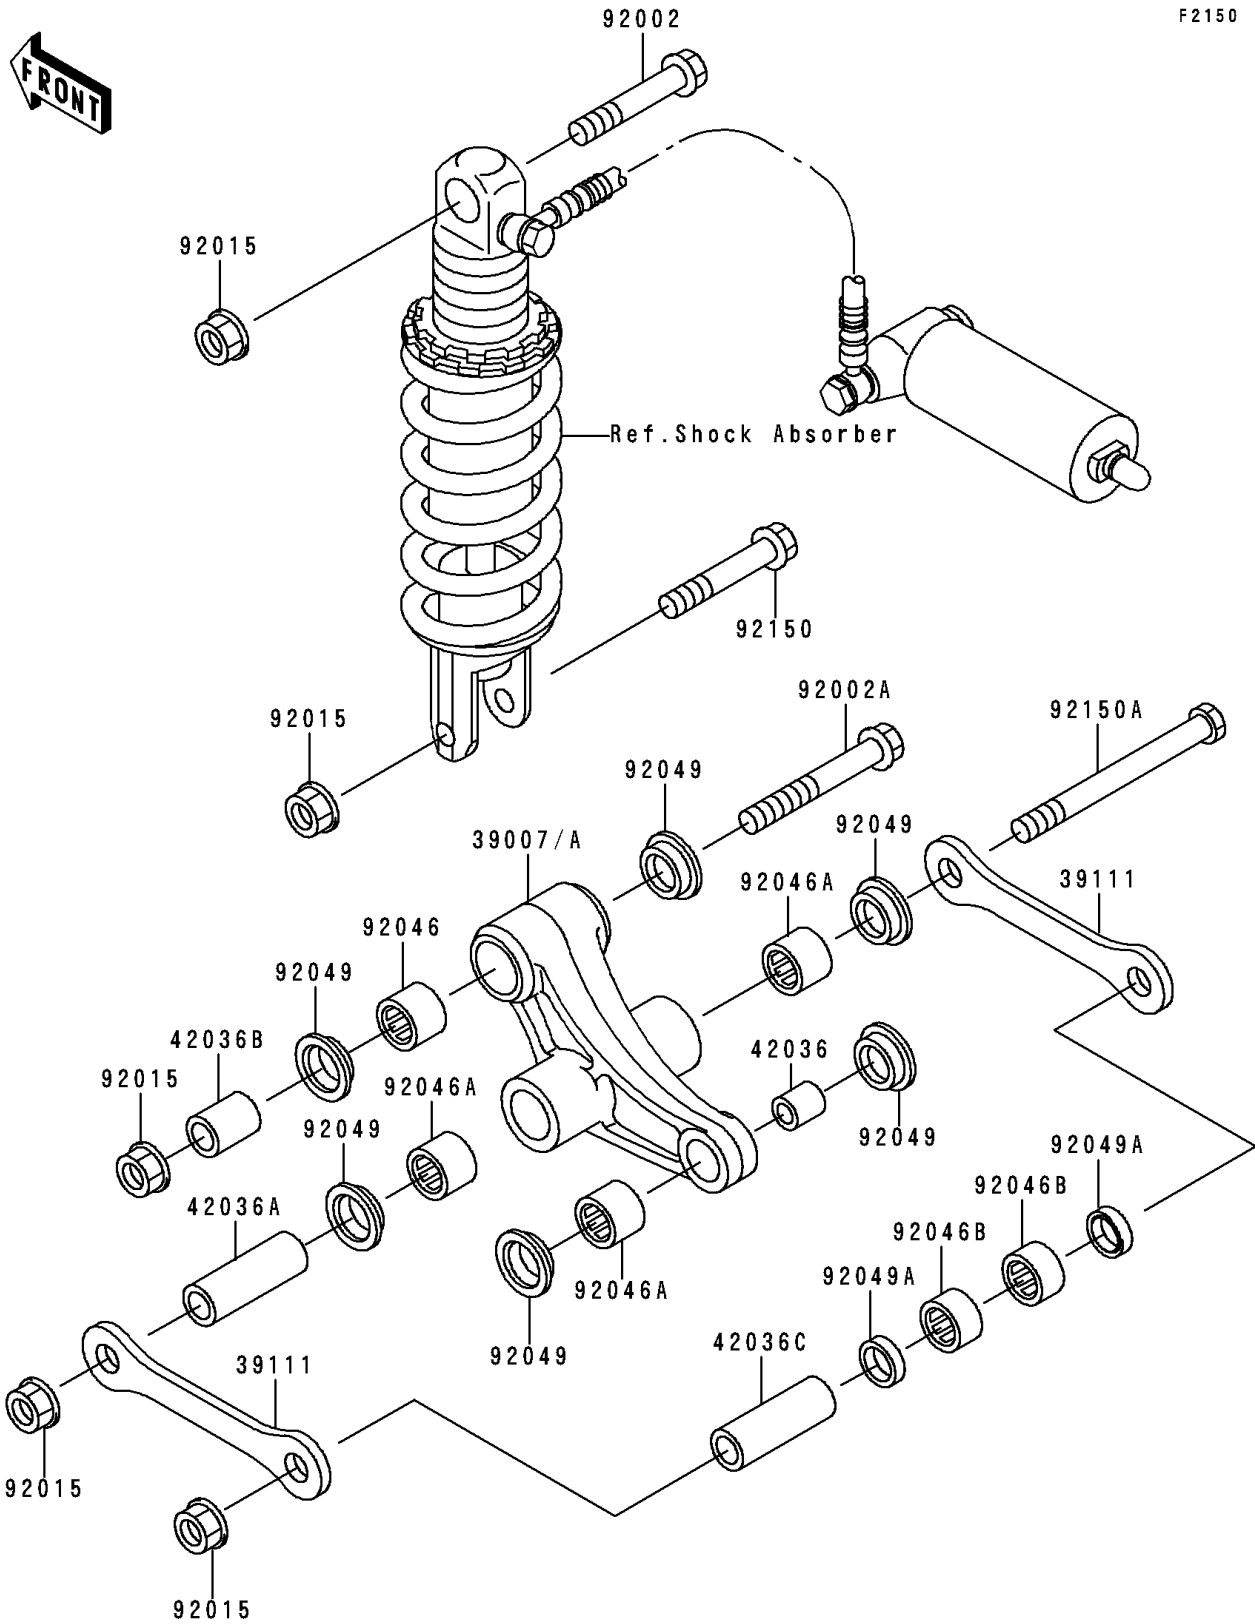

1996 Ninja® ZX™-6R PARTS DIAGRAM

Rear Suspension

F2150

1996 Ninja® ZX™-6R PARTS LIST

Rear Suspension

ITEM NAME	PART NUMBER	QUANTITY
ARM-SUSP,UNI TRAK (Ref # 39007A)	39007-1240	1
ROD-TIE,SUSPENSION (Ref # 39111)	39111-1139	1
SLEEVE,ARM,RR (Ref # 42036)	42036-1077	1
SLEEVE,12.1X20X88 (Ref # 42036A)	42036-1250	1
SLEEVE,12.1X20X44.5 (Ref # 42036B)	42036-1288	1
SLEEVE,12.1X18X88 (Ref # 42036C)	42036-1321	1
BOLT,12X55 (Ref # 92002)	92002-1130	1
BOLT,FLANGED,12X78 (Ref # 92002A)	92002-1739	1
NUT,FLANGED,12MM (Ref # 92015)	92015-1433	1
BEARING-NEEDLE,BM202726 (Ref # 92046)	92046-1110	1
BEARING-NEEDLE,BM202715 (Ref # 92046A)	92046-1112	1
BEARING-NEEDLE,18BM2416 (Ref # 92046B)	92046-1144	1
SEAL-OIL,ARM,CNT (Ref # 92049)	92049-1109	1
SEAL-OIL,MHA18244 (Ref # 92049A)	92049-1225	1
BOLT,FLANGED,12X63 (Ref # 92150)	92150-1258	1
BOLT,12X114 (Ref # 92150A)	92150-1878	1