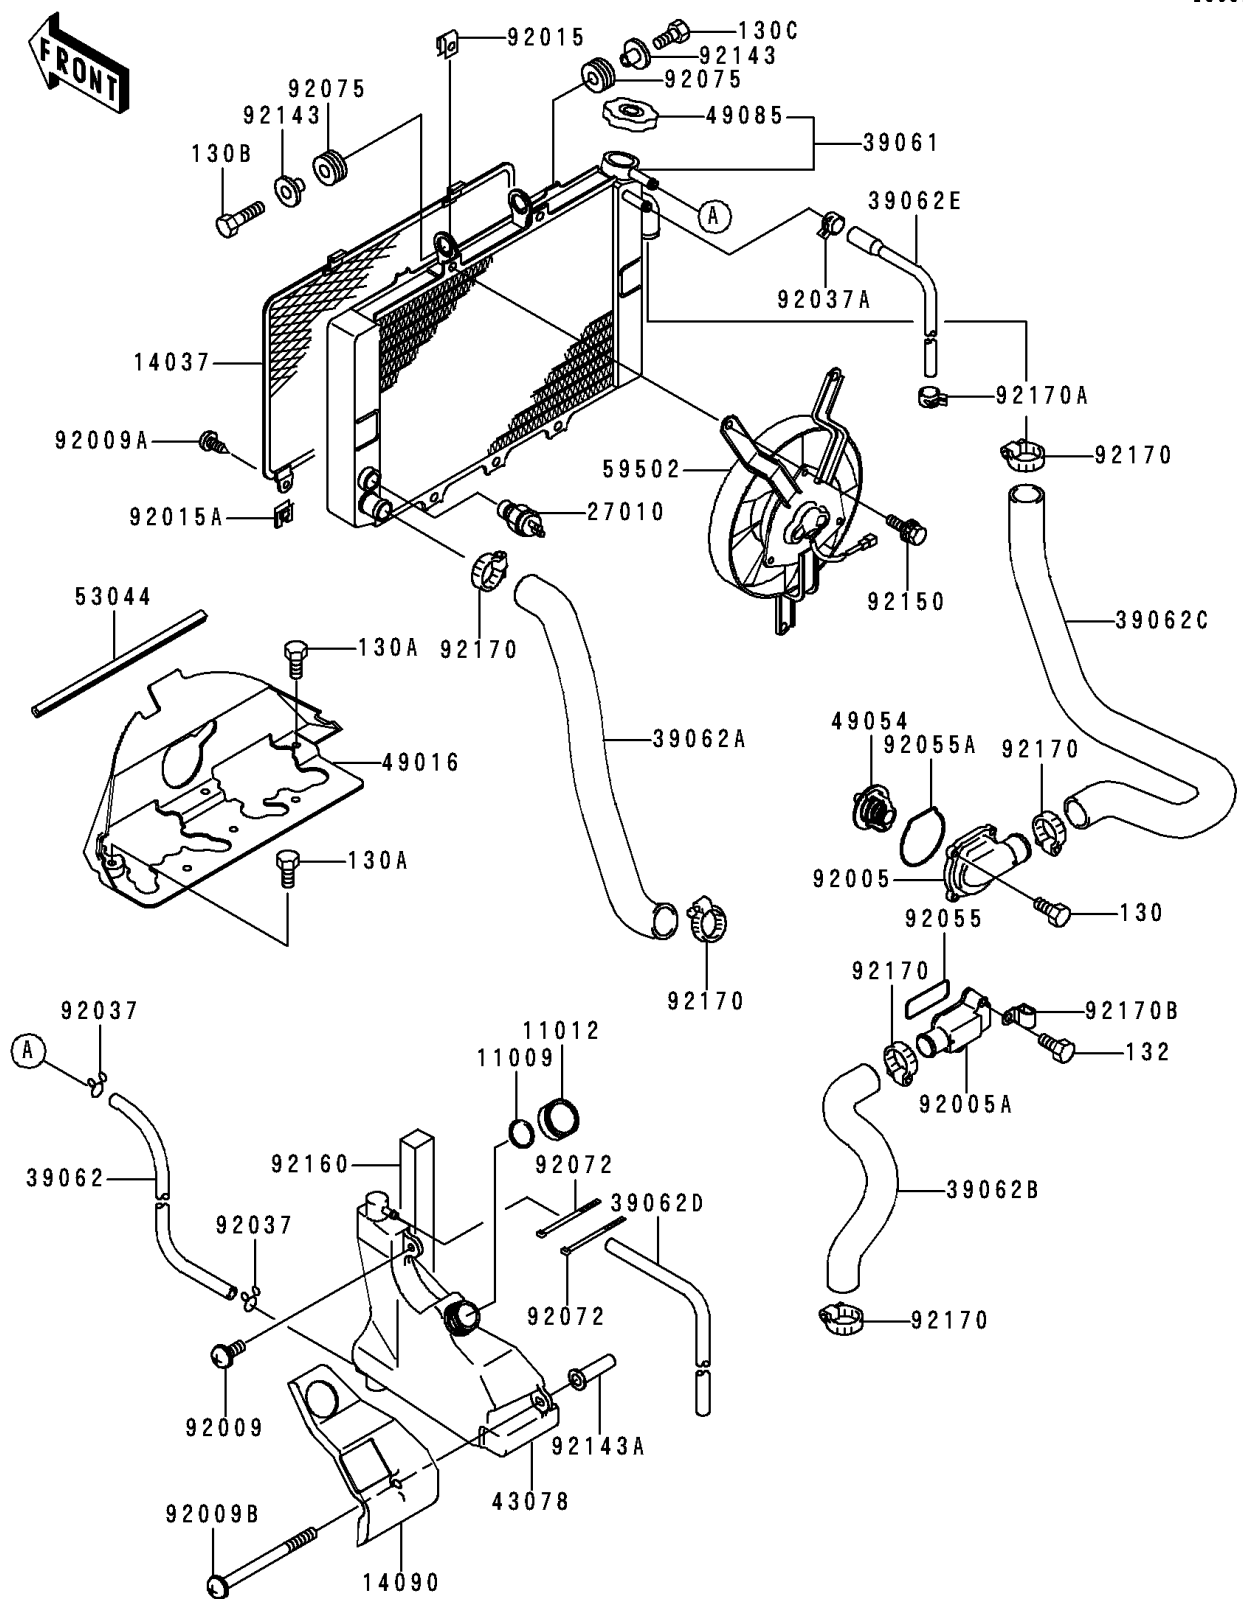

1997 Ninja® ZX™-6R PARTS DIAGRAM

Radiator

E3032

1997 Ninja® ZX™ -6R PARTS LIST

Radiator

ITEM NAME	PART NUMBER	QUANTITY
BOLT-FLANGED (Ref # 130)	130J0514	4
BOLT-FLANGED (Ref # 130A)	130J0612	6
GASKET,RESERVOIR TANK CAP (Ref # 11009)	11009-1145	1
CAP (Ref # 11012)	11012-1084	1
SCREEN,RADIATOR (Ref # 14037)	14037-1196	1
COVER,RESERVEIR (Ref # 14090)	14090-1598	1
SWITCH,THERMOSTAT (Ref # 27010)	27010-1304	1
RADIATOR-ASSY (Ref # 39061)	39061-1219	1
HOSE-COOLING,RESERVOIR (Ref # 39062)	39062-1613	1
HOSE-COOLING,RADIATOR-PUMP (Ref # 39062A)	39062-1631	1
HOSE-COOLING,PUMP-CYLINDER (Ref # 39062B)	39062-1633	1
HOSE-COOLING,HEAD-RADIATOR (Ref # 39062C)	39062-1634	1
HOSE-COOLING (Ref # 39062D)	39062-1637	1
HOSE-COOLING,HEAD-RADIATOR (Ref # 39062E)	39062-1659	1
RESERVOIR (Ref # 43078)	43078-1147	1
COVER-SEAL,HEAT (Ref # 49016)	49016-1188	1
THERMOSTAT (Ref # 49054)	49054-1067	1
CAP-ASSY-PRESSURE (Ref # 49085)	49085-1067	1
TRIM (Ref # 53044)	53044-1174	1
FAN-ASSY (Ref # 59502)	59502-1112	1
FITTING,THERMOSTAT (Ref # 92005)	92005-1275	1
FITTING (Ref # 92005A)	92005-1276	1
SCREW,6X14 (Ref # 92009)	92009-1288	1
SCREW,TAPPING,6X16 (Ref # 92009A)	92009-1436	2
SCREW,6X55 (Ref # 92009B)	92009-1754	1
NUT (Ref # 92015)	92015-1487	3
NUT,6MM (Ref # 92015A)	92015-1758	2
CLAMP,TUBE (Ref # 92037)	92037-147	2
CLAMP,TUBE (Ref # 92037A)	92037-1505	1

1997 Ninja® ZX™-6R PARTS LIST

Radiator

ITEM NAME	PART NUMBER	QUANTITY
RING-O (Ref # 92055)	92055-1402	1
RING-O,THERMOSTAT CAP (Ref # 92055A)	92055-1533	1
BAND,L=185 (Ref # 92072)	92072-1195	2
DAMPER,RUBBER (Ref # 92075)	92075-1123	2
COLLAR (Ref # 92143)	92143-1353	2
COLLAR (Ref # 92143A)	92143-1428	1
BOLT,6X12 (Ref # 92150)	92150-1186	3
DAMPER,RESERVOIR (Ref # 92160)	92160-1621	1
CLAMP,COOLING HOSE (Ref # 92170)	92170-1284	6
CLAMP (Ref # 92170A)	92170-1493	1
CLAMP (Ref # 92170B)	92170-1577	1
BOLT-FLANGED (Ref # 130B)	130J0620	1
BOLT-FLANGED,6X25 (Ref # 130C)	130J0625	1
BOLT-FLANGED-SMALL (Ref # 132)	132J0630	2