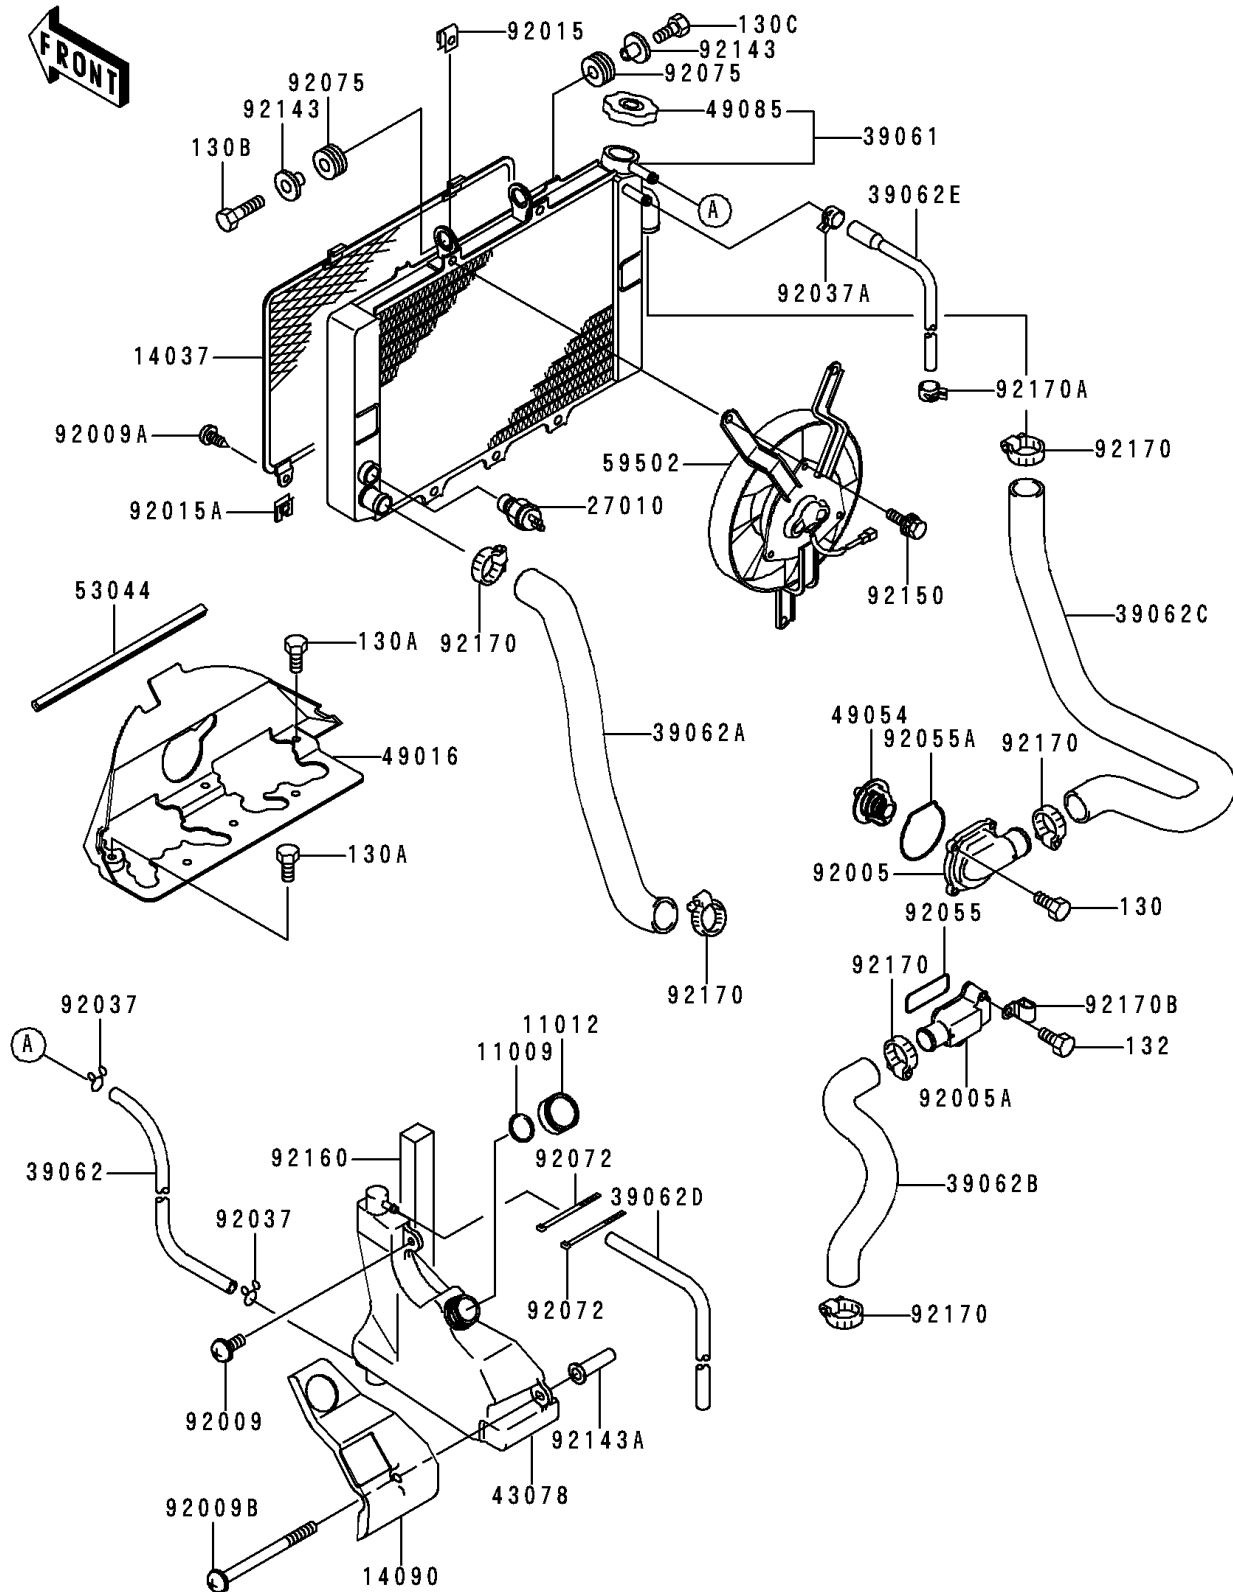

## 1996 Ninja® ZX™-6R PARTS DIAGRAM

Radiator

E3032

## 1996 Ninja® ZX™-6R PARTS LIST

### Radiator

ITEM NAME	PART NUMBER	QUANTITY
BOLT-FLANGED (Ref # 130)	130J0514	1
BOLT-FLANGED (Ref # 130A)	130J0612	1
GASKET,RESERVOIR TANK CAP (Ref # 11009)	11009-1145	1
CAP (Ref # 11012)	11012-1084	1
SCREEN,RADIATOR (Ref # 14037)	14037-1196	1
COVER,RESERVEIR (Ref # 14090)	14090-1598	1
SWITCH,THERMOSTAT (Ref # 27010)	27010-1304	1
RADIATOR-ASSY (Ref # 39061)	39061-1219	1
HOSE-COOLING,RESERVOIR (Ref # 39062)	39062-1613	1
HOSE-COOLING,RADIATOR-PUMP (Ref # 39062A)	39062-1631	1
HOSE-COOLING,PUMP-CYLINDER (Ref # 39062B)	39062-1633	1
HOSE-COOLING,HEAD-RADIATOR (Ref # 39062C)	39062-1634	1
HOSE-COOLING (Ref # 39062D)	39062-1637	1
HOSE-COOLING,HEAD-RADIATOR (Ref # 39062E)	39062-1659	1
RESERVOIR (Ref # 43078)	43078-1147	1
COVER-SEAL,HEAT (Ref # 49016)	49016-1188	1
THERMOSTAT (Ref # 49054)	49054-1067	1
CAP-ASSY-PRESSURE (Ref # 49085)	49085-1067	1
TRIM (Ref # 53044)	53044-1174	1
FAN-ASSY (Ref # 59502)	59502-1112	1
FITTING,THERMOSTAT (Ref # 92005)	92005-1275	1
FITTING (Ref # 92005A)	92005-1276	1
SCREW,6X14 (Ref # 92009)	92009-1288	1
SCREW,TAPPING,6X16 (Ref # 92009A)	92009-1436	1
SCREW,6X55 (Ref # 92009B)	92009-1754	1
NUT (Ref # 92015)	92015-1487	1
NUT,6MM (Ref # 92015A)	92015-1758	1
CLAMP,TUBE (Ref # 92037)	92037-147	1
CLAMP,TUBE (Ref # 92037A)	92037-1505	1