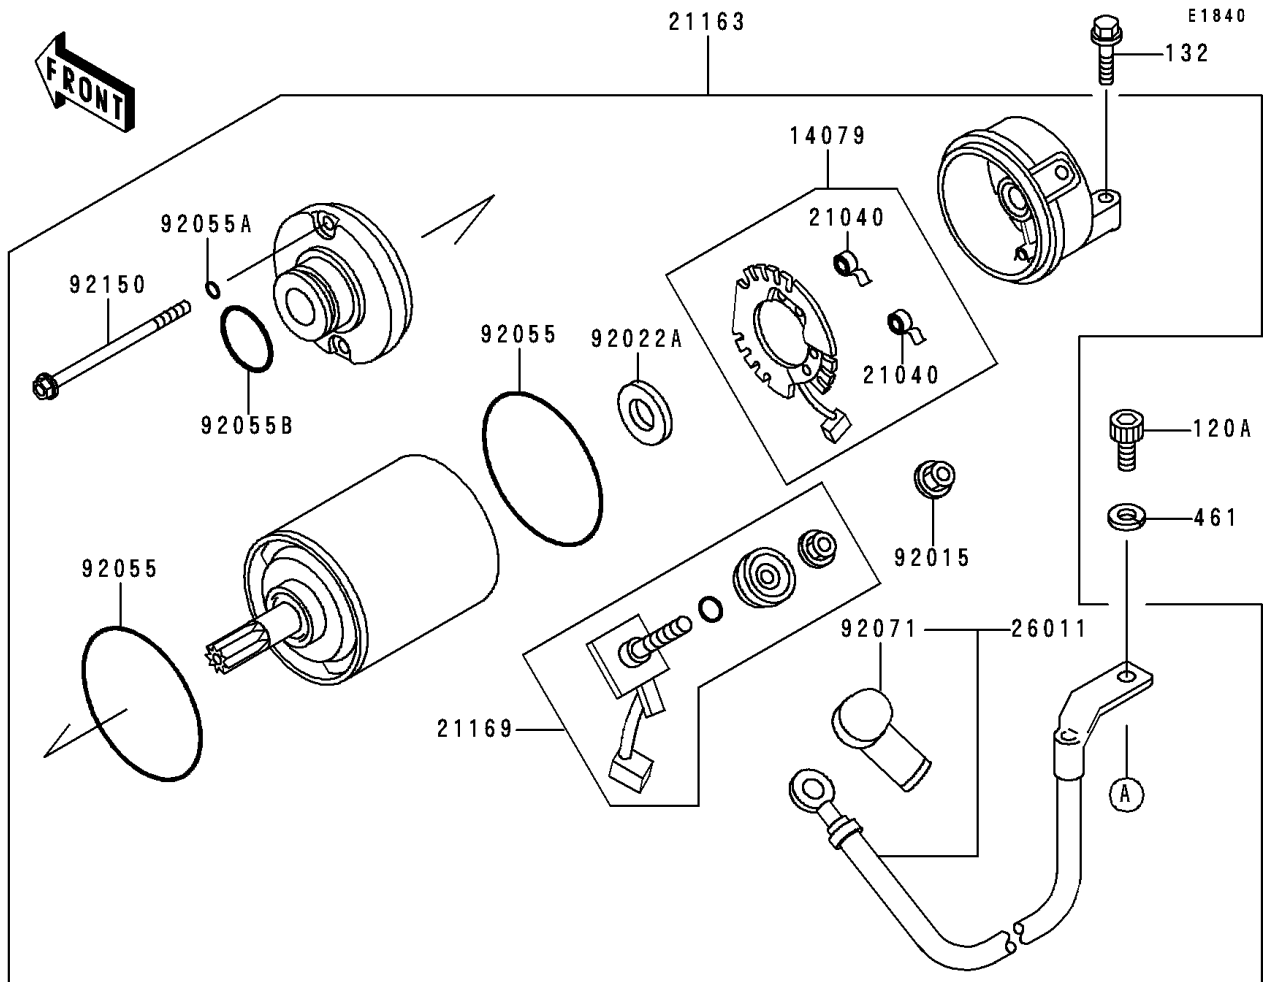

1997 Ninja® ZX™-6R PARTS DIAGRAM

Starter Motor

1997 Ninja® ZX™ -6R PARTS LIST

Starter Motor

ITEM NAME	PART NUMBER	QUANTITY
BOLT-SOCKET,8X14 (Ref # 120)	120P0814	3
BOLT-SOCKET (Ref # 120A)	120S0510	2
BOLT-FLANGED-SMALL (Ref # 132)	132J0625	2
WASHER-SPRING,5MM,BLACK (Ref # 461)	461K0500	2
HOLDER,MAGNETIC SWITCH (Ref # 13091)	13091-1884	1
SHAFT,7.8X12X26.5 (Ref # 13107)	13107-1176	1
CLUTCH-ASSY-ONEWAY (Ref # 13193)	13193-1002	1
HOLDER-ASSY,CARBON BRUSH (Ref # 14079)	14079-1082	1
GEAR,ONEWAY CLUTCH,65T (Ref # 16085)	16085-1166	1
SPRING-BRUSH (Ref # 21040)	21040-1051	2
STARTER-ELECTRIC (Ref # 21163)	21163-1258	1
TERMINAL,STARTER (Ref # 21169)	21169-1058	1
WIRE-LEAD,STARTER (Ref # 26011)	26011-1603	1
SWITCH,MAGNETIC (Ref # 27010)	27010-1327	1
GEAR-SPUR,IDLE,48T&14T (Ref # 59051)	59051-1200	1
NUT (Ref # 92015)	92015-1623	1
WASHER,25.5X38X1 (Ref # 92022)	92022-145	1
WASHER (Ref # 92022A)	92022-2200	1
PIN (Ref # 92043)	92043-132	3
RING-O,62MM (Ref # 92055)	92055-1260	2
RING-O,4.5MM (Ref # 92055A)	92055-1261	2
RING-O,24.4MM (Ref # 92055B)	92055-1262	1
GROMMET,STARTER TERMINAL (Ref # 92071)	92071-1120	1
SPRING,COIL (Ref # 92081)	92081-159	3
ROLLER (Ref # 92122)	92122-006	3
BOLT (Ref # 92150)	92150-1237	2