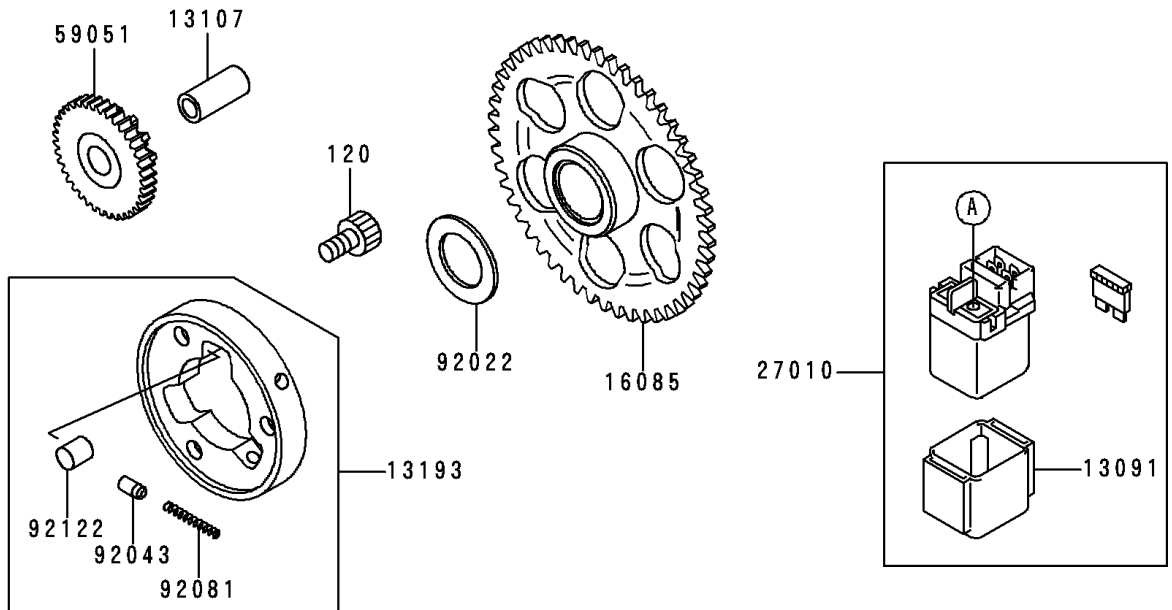

1997 Ninja® ZX™-6R PARTS DIAGRAM

Starter Motor

1997 Ninja® ZX™ -6R PARTS LIST

Starter Motor

ITEM NAME	PART NUMBER	QUANTITY
BOLT-SOCKET,8X14 (Ref # 120)	120P0814	3
BOLT-SOCKET (Ref # 120A)	120S0510	2
BOLT-FLANGED-SMALL (Ref # 132)	132J0625	2
WASHER-SPRING,5MM,BLACK (Ref # 461)	461K0500	2
HOLDER,MAGNETIC SWITCH (Ref # 13091)	13091-1884	1
SHAFT,7.8X12X26.5 (Ref # 13107)	13107-1176	1
CLUTCH-ASSY-ONEWAY (Ref # 13193)	13193-1002	1
HOLDER-ASSY,CARBON BRUSH (Ref # 14079)	14079-1082	1
GEAR,ONEWAY CLUTCH,65T (Ref # 16085)	16085-1166	1
SPRING-BRUSH (Ref # 21040)	21040-1051	2
STARTER-ELECTRIC (Ref # 21163)	21163-1258	1
TERMINAL,STARTER (Ref # 21169)	21169-1058	1
WIRE-LEAD,STARTER (Ref # 26011)	26011-1603	1
SWITCH,MAGNETIC (Ref # 27010)	27010-1327	1
GEAR-SPUR,IDLE,48T&14T (Ref # 59051)	59051-1200	1
NUT (Ref # 92015)	92015-1623	1
WASHER,25.5X38X1 (Ref # 92022)	92022-145	1
WASHER (Ref # 92022A)	92022-2200	1
PIN (Ref # 92043)	92043-132	3
RING-O,62MM (Ref # 92055)	92055-1260	2
RING-O,4.5MM (Ref # 92055A)	92055-1261	2
RING-O,24.4MM (Ref # 92055B)	92055-1262	1
GROMMET,STARTER TERMINAL (Ref # 92071)	92071-1120	1
SPRING,COIL (Ref # 92081)	92081-159	3
ROLLER (Ref # 92122)	92122-006	3
BOLT (Ref # 92150)	92150-1237	2