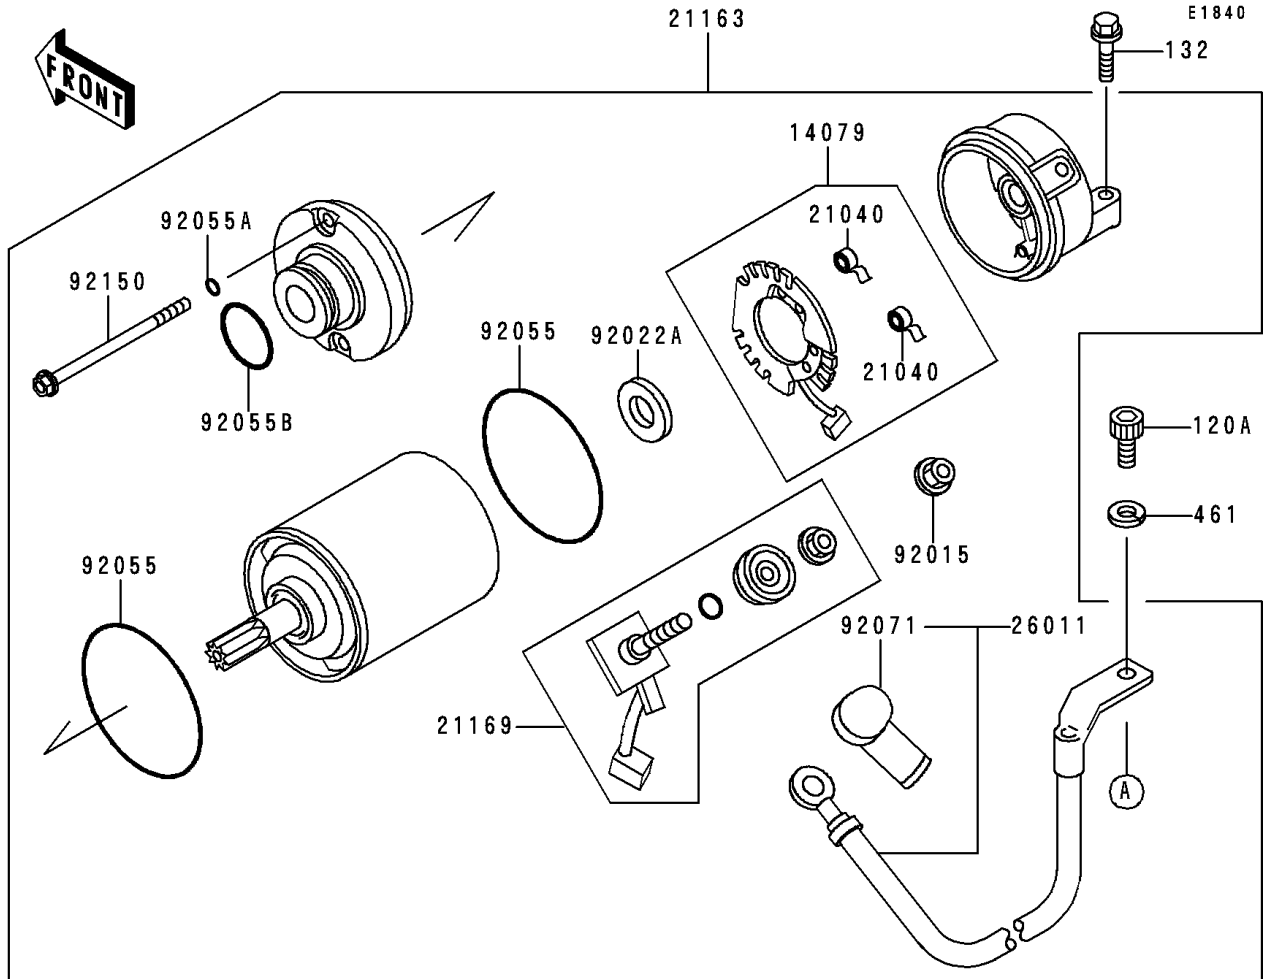

1996 Ninja® ZX™-6R PARTS DIAGRAM

Starter Motor

1996 Ninja® ZX™-6R PARTS LIST

Starter Motor

ITEM NAME	PART NUMBER	QUANTITY
BOLT-SOCKET,8X14 (Ref # 120)	120P0814	1
BOLT-SOCKET (Ref # 120A)	120S0510	1
BOLT-FLANGED-SMALL (Ref # 132)	132J0625	1
WASHER-SPRING,5MM,BLACK (Ref # 461)	461K0500	1
HOLDER,MAGNETIC SWITCH (Ref # 13091)	13091-1884	1
SHAFT,7.8X12X26.5 (Ref # 13107)	13107-1176	1
CLUTCH-ASSY-ONEWAY (Ref # 13193)	13193-1002	1
HOLDER-ASSY,CARBON BRUSH (Ref # 14079)	14079-1082	1
GEAR,ONEWAY CLUTCH,65T (Ref # 16085)	16085-1166	1
SPRING-BRUSH (Ref # 21040)	21040-1051	1
STARTER-ELECTRIC (Ref # 21163)	21163-1258	1
TERMINAL,STARTER (Ref # 21169)	21169-1058	1
WIRE-LEAD,STARTER (Ref # 26011)	26011-1603	1
SWITCH,MAGNETIC (Ref # 27010)	27010-1327	1
GEAR-SPUR,IDLE,48T&14T (Ref # 59051)	59051-1200	1
NUT (Ref # 92015)	92015-1623	1
WASHER,25.5X38X1 (Ref # 92022)	92022-145	1
WASHER (Ref # 92022A)	92022-2200	1
PIN (Ref # 92043)	92043-132	1
RING-O,62MM (Ref # 92055)	92055-1260	1
RING-O,4.5MM (Ref # 92055A)	92055-1261	1
RING-O,24.4MM (Ref # 92055B)	92055-1262	1
GROMMET,STARTER TERMINAL (Ref # 92071)	92071-1120	1
SPRING,COIL (Ref # 92081)	92081-159	1
ROLLER (Ref # 92122)	92122-006	1
BOLT (Ref # 92150)	92150-1237	1