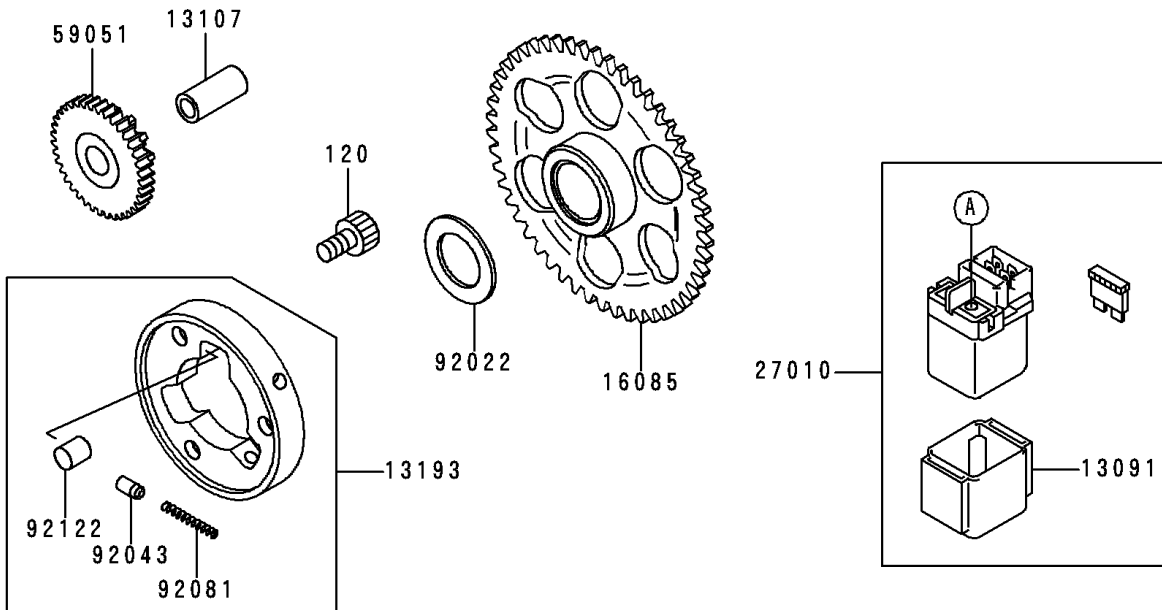

1996 Ninja® ZX™-6R PARTS DIAGRAM

Starter Motor

1996 Ninja® ZX™-6R PARTS LIST

Starter Motor

ITEM NAME	PART NUMBER	QUANTITY
BOLT-SOCKET,8X14 (Ref # 120)	120P0814	1
BOLT-SOCKET (Ref # 120A)	120S0510	1
BOLT-FLANGED-SMALL (Ref # 132)	132J0625	1
WASHER-SPRING,5MM,BLACK (Ref # 461)	461K0500	1
HOLDER,MAGNETIC SWITCH (Ref # 13091)	13091-1884	1
SHAFT,7.8X12X26.5 (Ref # 13107)	13107-1176	1
CLUTCH-ASSY-ONEWAY (Ref # 13193)	13193-1002	1
HOLDER-ASSY,CARBON BRUSH (Ref # 14079)	14079-1082	1
GEAR,ONEWAY CLUTCH,65T (Ref # 16085)	16085-1166	1
SPRING-BRUSH (Ref # 21040)	21040-1051	1
STARTER-ELECTRIC (Ref # 21163)	21163-1258	1
TERMINAL,STARTER (Ref # 21169)	21169-1058	1
WIRE-LEAD,STARTER (Ref # 26011)	26011-1603	1
SWITCH,MAGNETIC (Ref # 27010)	27010-1327	1
GEAR-SPUR,IDLE,48T&14T (Ref # 59051)	59051-1200	1
NUT (Ref # 92015)	92015-1623	1
WASHER,25.5X38X1 (Ref # 92022)	92022-145	1
WASHER (Ref # 92022A)	92022-2200	1
PIN (Ref # 92043)	92043-132	1
RING-O,62MM (Ref # 92055)	92055-1260	1
RING-O,4.5MM (Ref # 92055A)	92055-1261	1
RING-O,24.4MM (Ref # 92055B)	92055-1262	1
GROMMET,STARTER TERMINAL (Ref # 92071)	92071-1120	1
SPRING,COIL (Ref # 92081)	92081-159	1
ROLLER (Ref # 92122)	92122-006	1
BOLT (Ref # 92150)	92150-1237	1