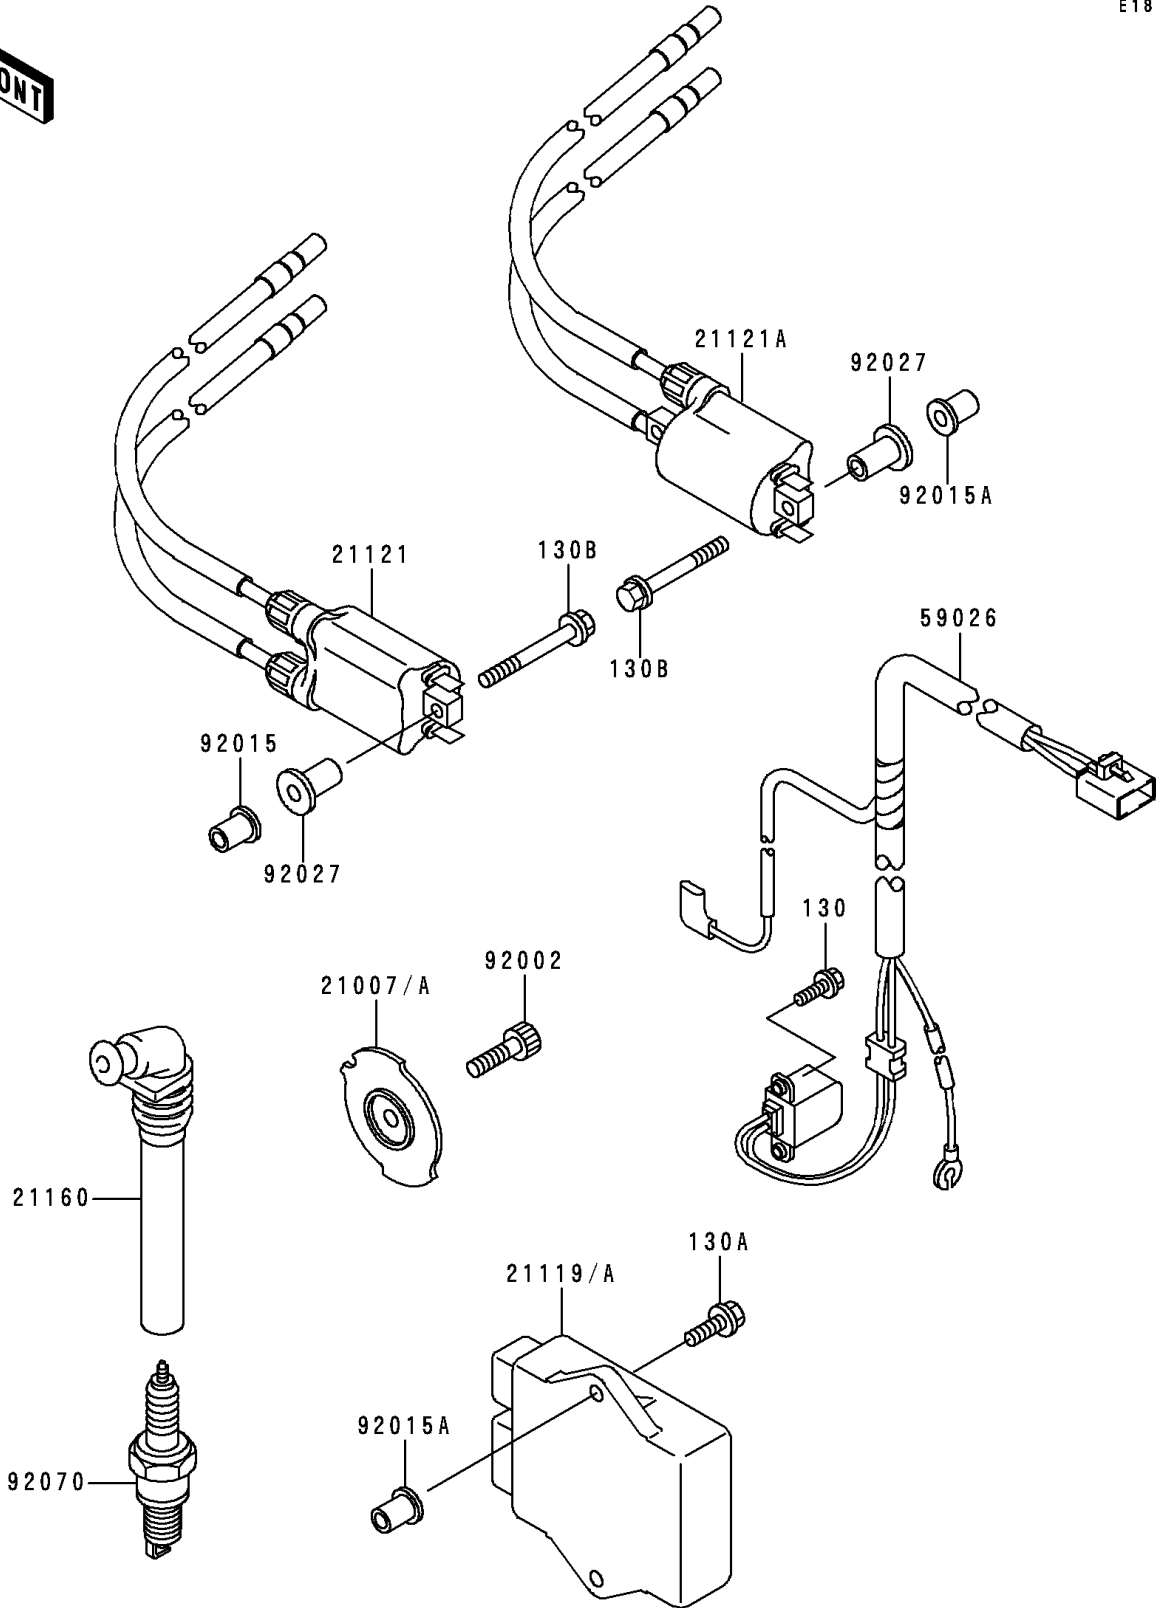

1997 Ninja® ZX™-6R PARTS DIAGRAM

Ignition System

E1830

1997 Ninja® ZX™-6R PARTS LIST

Ignition System

ITEM NAME	PART NUMBER	QUANTITY
BOLT-FLANGED (Ref # 130)	130G0512	2
BOLT-FLANGED (Ref # 130A)	130J0620	2
BOLT-FLANGED,6X50,BLACK (Ref # 130B)	130J0650	4
COIL-IGNITION (Ref # 21121)	21121-1241	1
COIL-IGNITION (Ref # 21121A)	21121-1242	1
CAP-ASSY-PLUG (Ref # 21160)	21160-1088	4
COIL-PULSING (Ref # 59026)	59026-1129	1
BOLT,SOCKET,8X25 (Ref # 92002)	92002-1442	1
NUT (Ref # 92015)	92015-1692	2
NUT (Ref # 92015A)	92015-1700	4
COLLAR,L=21 (Ref # 92027)	92027-195	4
PLUG-SPARK,CR9E(NGK) (Ref # 92070)	92070-1143	4
ROTOR,PULSING (Ref # 21007)	21007-1275	1
ROTOR,PULSING (Ref # 21007A)	21007-1278	1
IGNITER (Ref # 21119)	21119-1433	1
IGNITER (Ref # 21119A)	21119-1434	1